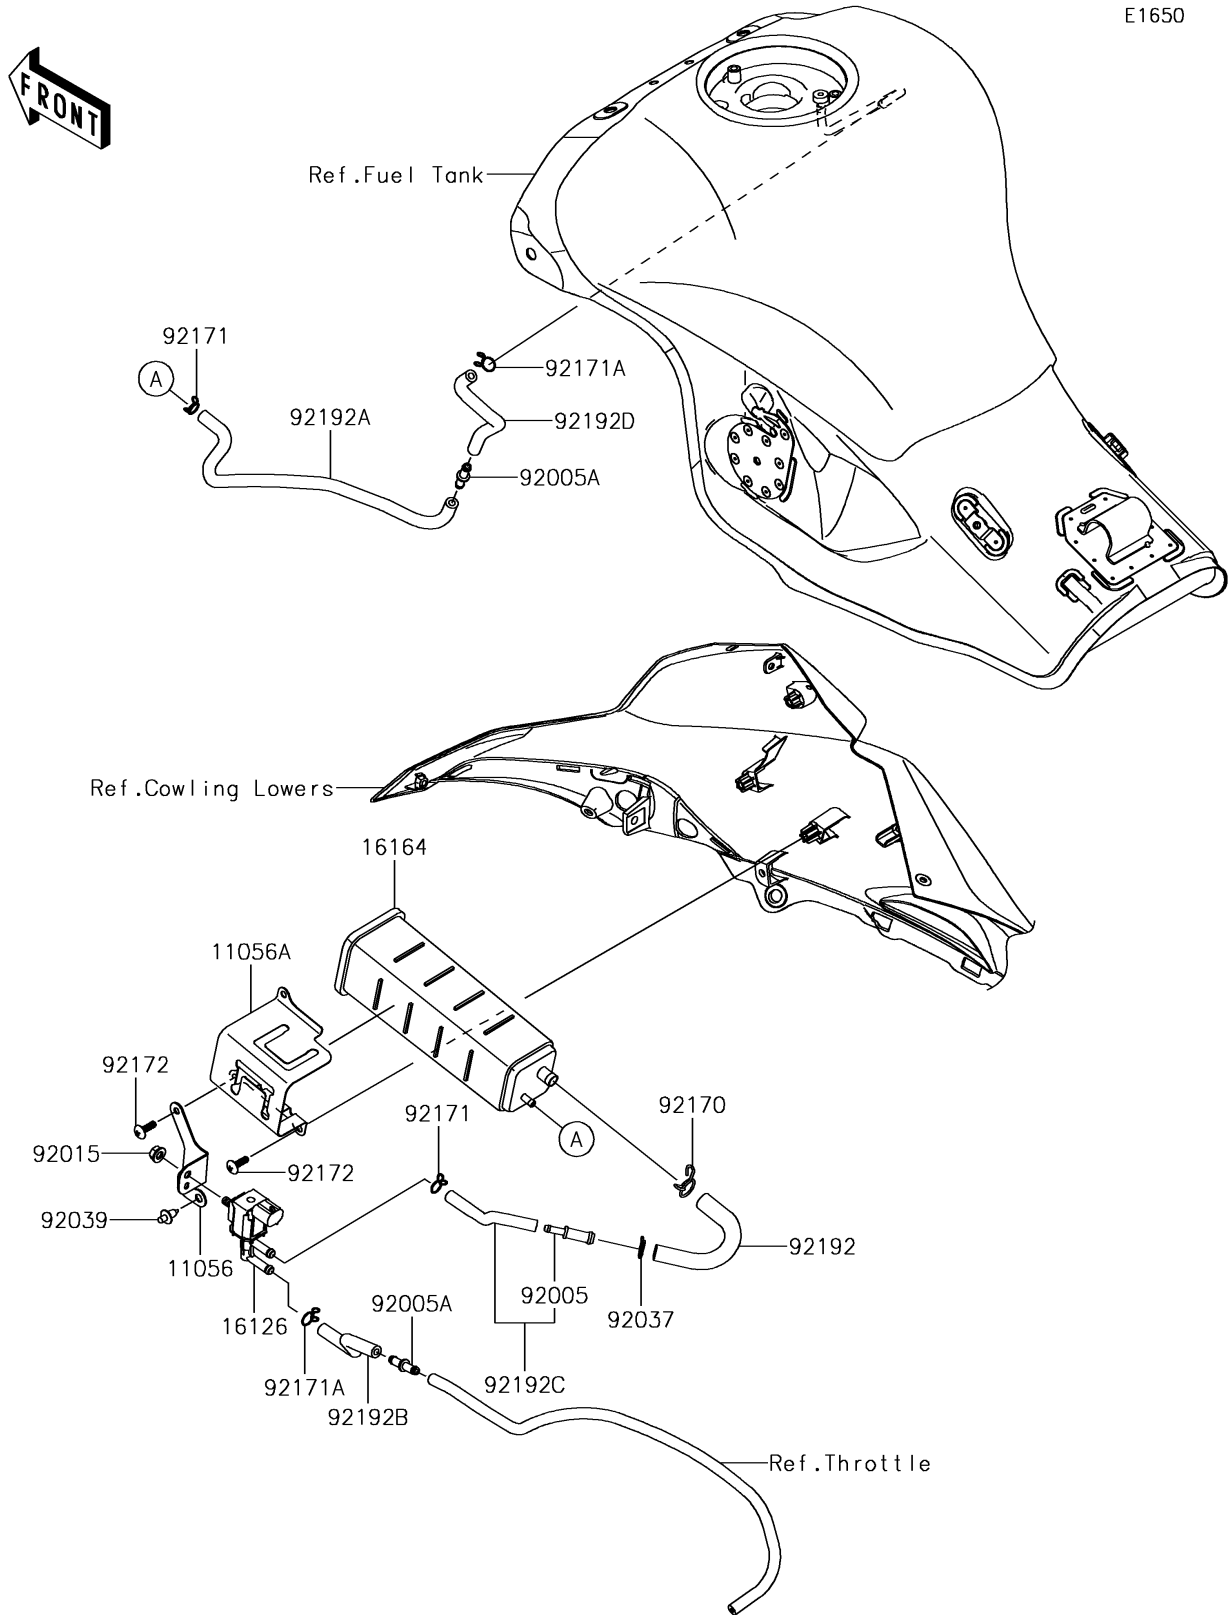

## 2018 PARTS DIAGRAM

Fuel Evaporative System(CA)

E1650

## 2018 PARTS LIST

Fuel Evaporative System(CA)

ITEM NAME	PART NUMBER	QUANTITY
BRACKET,SOLENOID VALVE (Ref # 11056)	11056-7697	1
BRACKET,CANISTER (Ref # 11056A)	11056-7751	1
VALVE,SOLENOID (Ref # 16126)	16126-0705	1
CANISTER (Ref # 16164)	16164-0009	1
FITTING (Ref # 92005)	92005-0032	1
FITTING (Ref # 92005A)	92005-0721	1
NUT,FLANGED,6MM (Ref # 92015)	92015-1367	1
CLAMP,12.5MM (Ref # 92037)	92037-1271	1
RIVET (Ref # 92039)	92039-0068	1
CLAMP (Ref # 92170)	92170-1695	1
CLAMP (Ref # 92171)	92171-0576	1
CLAMP (Ref # 92171A)	92171-0718	1
SCREW,TAPPING,5X16 (Ref # 92172)	92172-0175	1
TUBE,TUBE(VALVE)-CANISTER (Ref # 92192)	92192-1502	1
TUBE,CANISTER-FITTING(TANK) (Ref # 92192A)	92192-1503	1
TUBE,VALVE-THROTTLE BODY (Ref # 92192B)	92192-1504	1
TUBE,VALVE-TUBE(CANISTER) (Ref # 92192C)	92192-1505	1
TUBE,FITTING(CANISTER)-TANK (Ref # 92192D)	92192-1506	1