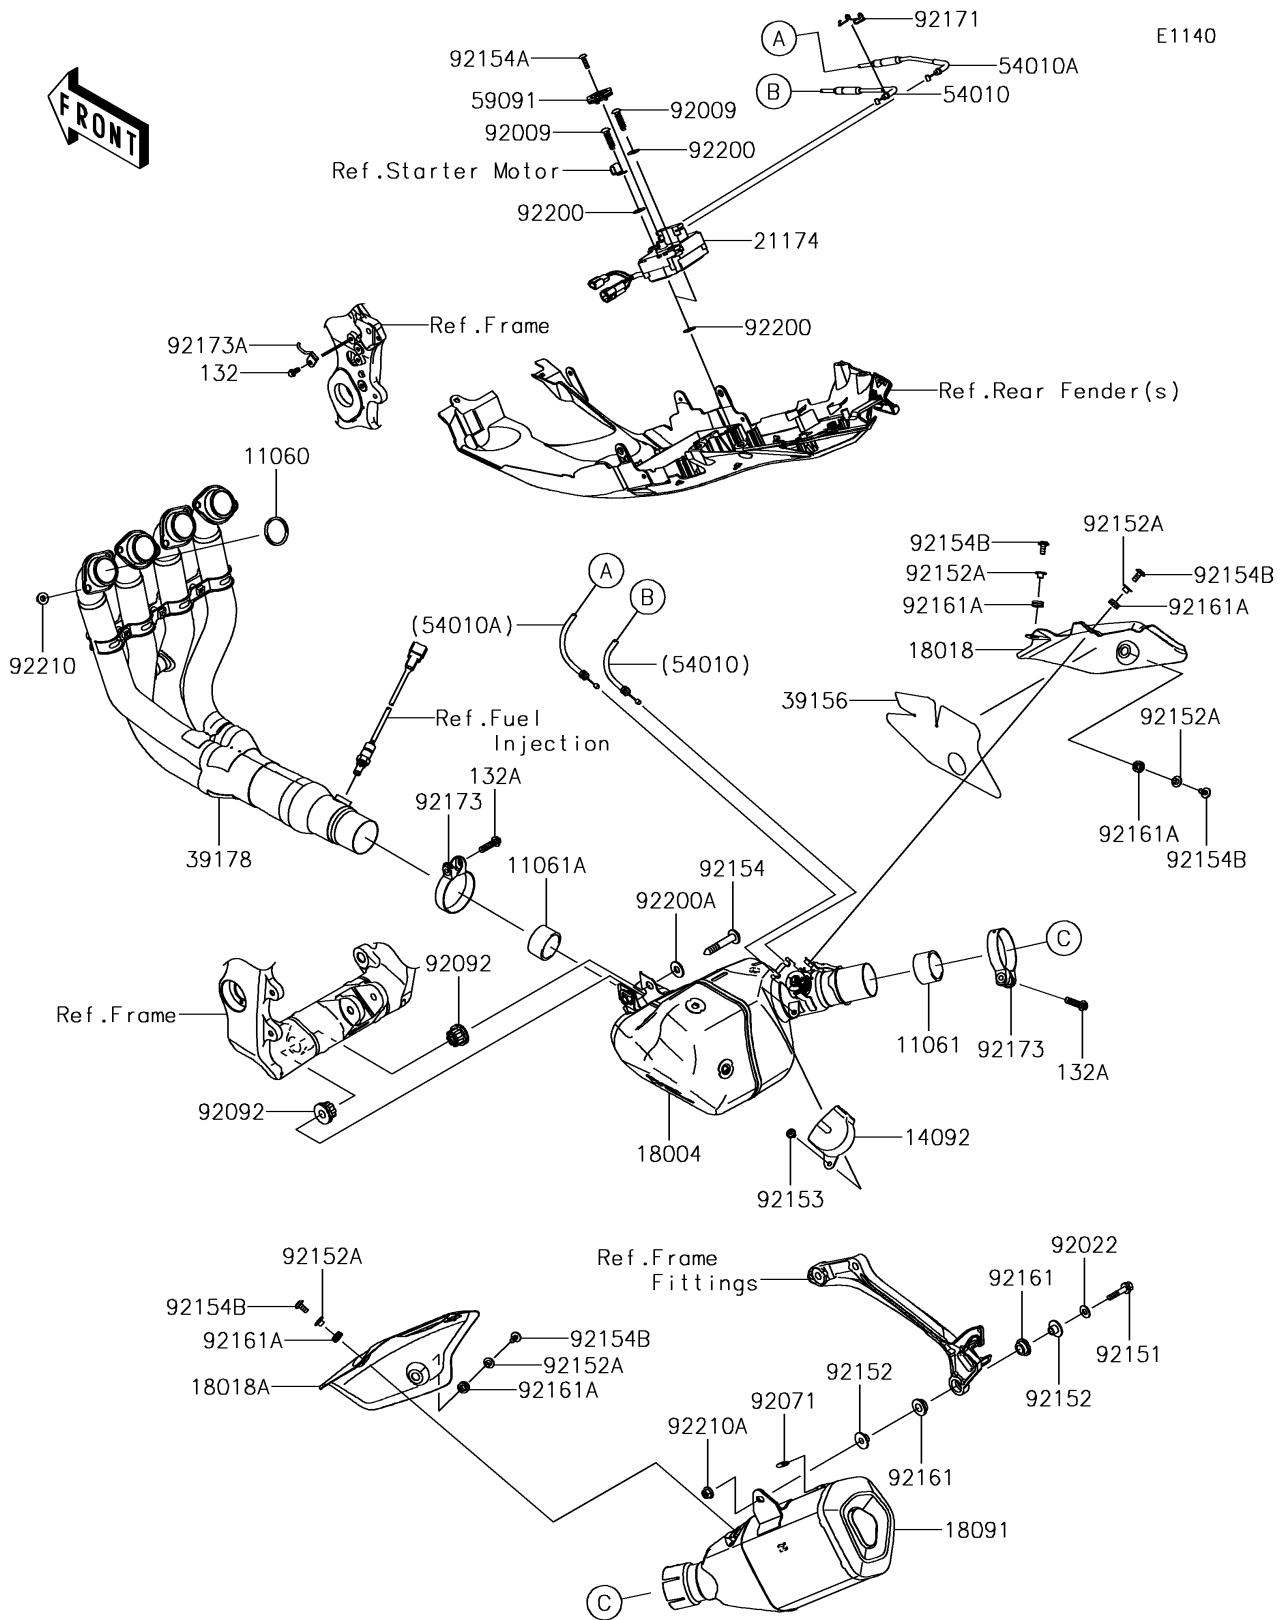

## 2018 PARTS DIAGRAM

Muffler(s)

## 2018 PARTS LIST

Muffler(s)

ITEM NAME	PART NUMBER	QUANTITY
GASKET,EXHAUST PIPE (Ref # 11060)	11060-1203	1
GASKET,50.8X62X30 (Ref # 11061)	11061-0447	1
GASKET,54X62X30 (Ref # 11061A)	11061-0448	1
BOLT-FLANGED-SMALL,6X12 (Ref # 132)	132BA0612	1
BOLT-FLANGED-SMALL,8X30 (Ref # 132A)	132BC0830	1
COVER,PULLEY (Ref # 14092)	14092-0705	1
CHAMBER-PREMUFLER (Ref # 18004)	18004-0022	1
PLATE-HEAT GUARD,CHAMBER (Ref # 18018)	18018-0600	1
PLATE-HEAT GUARD,MUFFLER (Ref # 18018A)	18018-0601	1
BODY-COMP-MUFFLER (Ref # 18091)	18091-0970	1
MOTOR-ELECTRIC (Ref # 21174)	21174-0009	1
PAD (Ref # 39156)	39156-1937	1
MANIFOLD-COMP-EXHAUST (Ref # 39178)	39178-0248	1
CABLE,OPEN (Ref # 54010)	54010-0610	1
CABLE,CLOSE (Ref # 54010A)	54010-0611	1
PULLEY (Ref # 59091)	59091-0007	1
SCREW,TAPPING,6X30 (Ref # 92009)	92009-1481	1
WASHER,8.5X19X1.2 (Ref # 92022)	92022-3730	1
GROMMET (Ref # 92071)	92071-1270	1
BUSHING-RUBBER,MUFFLER (Ref # 92092)	92092-1087	1
BOLT,FLANGED,8X40 (Ref # 92151)	92151-1532	1
COLLAR (Ref # 92152)	92152-0188	1
COLLAR,6.3X8.3X16 (Ref # 92152A)	92152-2180	1
BOLT,SOCKET,6X10 (Ref # 92153)	92153-1527	1
BOLT,SOCKET,10X61 (Ref # 92154)	92154-0125	1
BOLT,TORX,5X18 (Ref # 92154A)	92154-0217	1
BOLT,SOCKET,6X14 (Ref # 92154B)	92154-0907	1
DAMPER (Ref # 92161)	92161-0135	1
DAMPER (Ref # 92161A)	92161-0308	1

## 2018 PARTS LIST

Muffler(s)

ITEM NAME	PART NUMBER	QUANTITY
CLAMP (Ref # 92171)	92171-0292	1
CLAMP,64.5MM (Ref # 92173)	92173-0284	1
CLAMP (Ref # 92173A)	92173-1528	1
WASHER (Ref # 92200)	92200-0078	1
WASHER,10.5X25X2.0 (Ref # 92200A)	92200-1377	1
NUT,8MM (Ref # 92210)	92210-0076	1
NUT,8MM (Ref # 92210A)	92210-0121	1