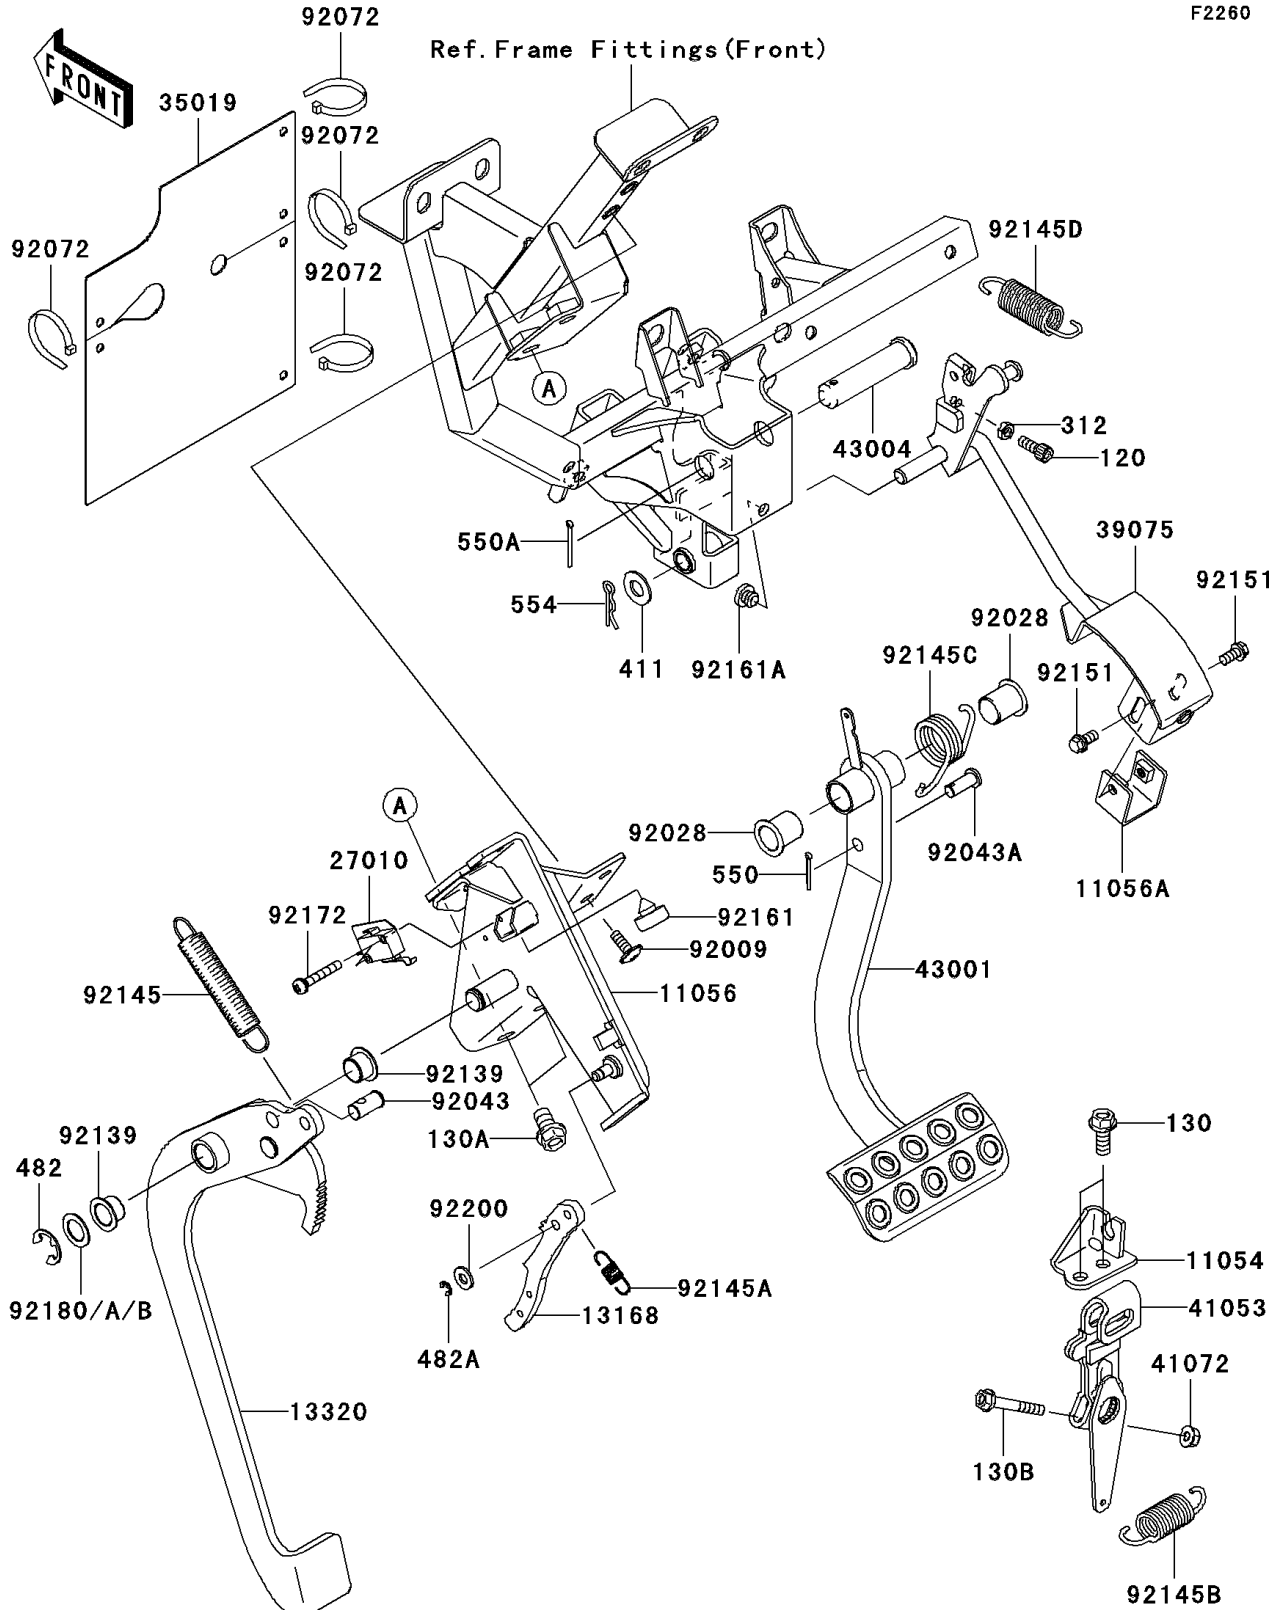

## 2010 Teryx® 750 FI 4x4 SGE PARTS DIAGRAM

Brake Pedal/Throttle Lever

F2260

## 2010 Teryx® 750 FI 4x4 SGE PARTS LIST

Brake Pedal/Throttle Lever

ITEM NAME	PART NUMBER	QUANTITY
BOLT-SOCKET,6X16 (Ref # 120)	120CA0616	1
BOLT-FLANGED,8X20 (Ref # 130)	130BA0820	1
BOLT-FLANGED,10X16 (Ref # 130A)	130BA1016	1
BOLT-FLANGED,6X40 (Ref # 130B)	130CA0640	1
NUT-HEX (Ref # 312)	312BA0600	1
WASHER-PLAIN,10MM (Ref # 411)	411AA1000	1
CIRCLIP-TYPE-E,10MM (Ref # 482)	482J0100	1
CIRCLIP-TYPE-E,4MM (Ref # 482A)	482J4000	1
PIN-COTTER,2.5X18 (Ref # 550)	550AA2518	1
BRACKET,BRAKE CABLE (Ref # 11054)	11054-0933	1
BRACKET,BRAKE LEVER (Ref # 11056)	11056-0007	1
BRACKET (Ref # 11056A)	11056-0054	1
LEVER (Ref # 13168)	13168-0174	1
LEVER-ASSY,BRAKE PEDAL (Ref # 13320)	13320-0025	1
SWITCH (Ref # 27010)	27010-0084	1
FLAP (Ref # 35019)	35019-0079	1
LEVER-THROTTLE (Ref # 39075)	39075-0015	1
LEVER-BRAKE CAM (Ref # 41053)	41053-0010	1
NUT,6MM (Ref # 41072)	41072-007	1
LEVER-BRAKE,PEDAL (Ref # 43001)	43001-0103	1
SHAFT-BRAKE (Ref # 43004)	43004-1128	1
SCREW,6X16 (Ref # 92009)	92009-1621	1
BUSHING (Ref # 92028)	92028-1571	1
PIN (Ref # 92043)	92043-0124	1
PIN (Ref # 92043A)	92043-1039	1
BAND,L=188 (Ref # 92072)	92072-1239	1
BUSHING (Ref # 92139)	92139-0182	1
SPRING (Ref # 92145)	92145-0446	1
SPRING (Ref # 92145A)	92145-0447	1

## 2010 Teryx® 750 FI 4x4 SGE PARTS LIST

Brake Pedal/Throttle Lever

ITEM NAME	PART NUMBER	QUANTITY
SPRING (Ref # 92145B)	92145-0563	1
SPRING,BRAKE PEDAL RETURN (Ref # 92145C)	92145-0575	1
SPRING (Ref # 92145D)	92145-0636	1
BOLT,6X12 (Ref # 92151)	92151-1997	1
DAMPER (Ref # 92161)	92161-0590	1
DAMPER (Ref # 92161A)	92161-1084	1
SCREW,3X20 (Ref # 92172)	92172-0419	1
SHIM,T=0.8 (Ref # 92180)	92180-0279	1
SHIM,T=1.0 (Ref # 92180A)	92180-0281	1
SHIM,T=1.2 (Ref # 92180B)	92180-0282	1
WASHER,6.5X14.5X1.5 (Ref # 92200)	92200-3775	1
PIN-COTTER,2.5X25 (Ref # 550A)	550AA2525	1
PIN-SNAP,10MM (Ref # 554)	554DA1000	1