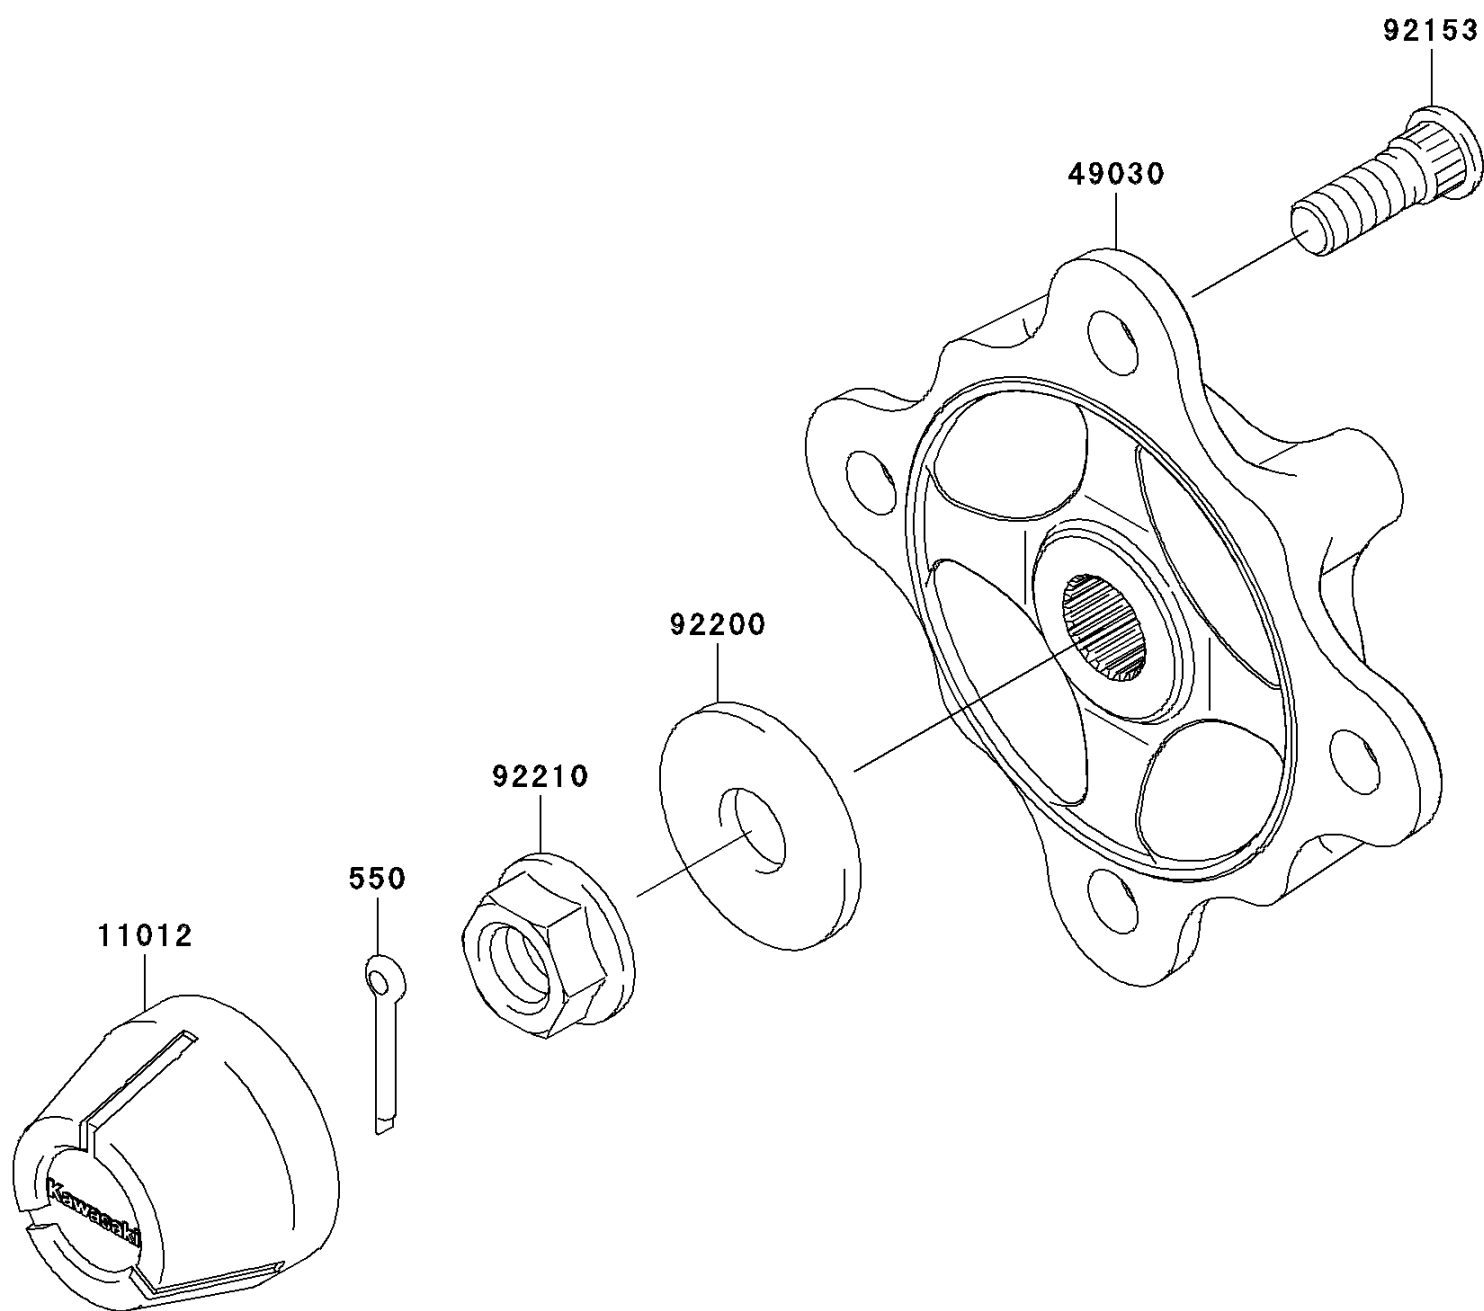

2010 Teryx® 750 FI 4x4 SGE PARTS DIAGRAM

Front Hubs/Brakes

F2230

2010 Teryx® 750 FI 4x4 SGE PARTS LIST

Front Hubs/Brakes

ITEM NAME	PART NUMBER	QUANTITY
PIN-COTTER,4.0X30 (Ref # 550)	550AA4030	1
CAP,WHEEL (Ref # 11012)	11012-1969	1
HUB,FR (Ref # 49030)	49030-0041	1
BOLT,12MM (Ref # 92153)	92153-1915	1
WASHER,18.5X52X4.5 (Ref # 92200)	92200-0425	1
NUT,FLANGED,18MM (Ref # 92210)	92210-0132	1