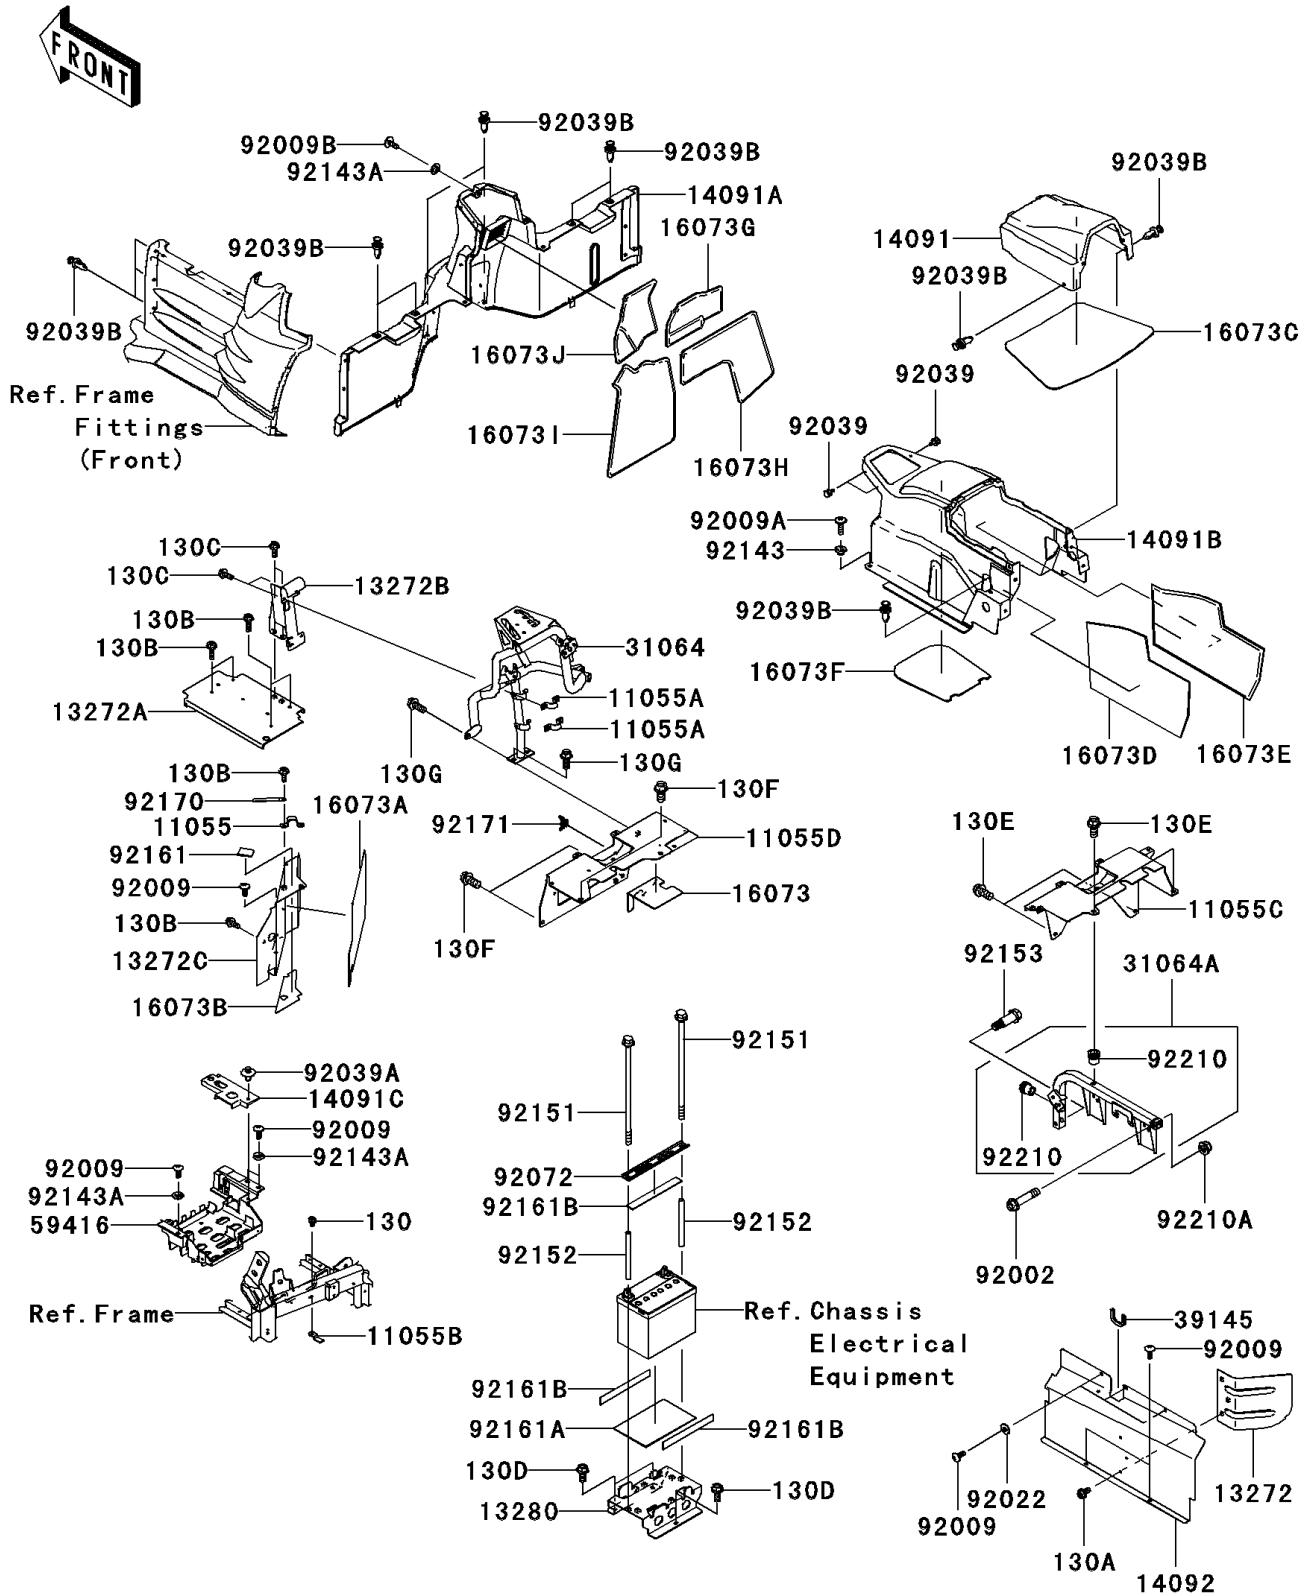

2010 Teryx® 750 FI 4x4 SGE PARTS DIAGRAM

Frame Fittings(Rear)

F2131