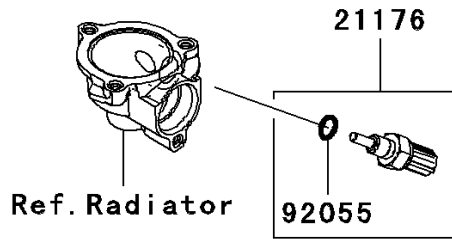

## 2010 Teryx® 750 FI 4x4 SGE PARTS DIAGRAM

Fuel Injection

E1530

## 2010 Teryx® 750 FI 4x4 SGE PARTS LIST

Fuel Injection

ITEM NAME	PART NUMBER	QUANTITY
BOLT-FLANGED-SMALL,6X20 (Ref # 132)	132BD0620	1
CONTROL UNIT-ELECTRONIC (Ref # 21175)	21175-0287	1
SENSOR,WATER TEMP (Ref # 21176)	21176-0009	1
SENSOR,AIR TEMPERATURE (Ref # 21176A)	21176-0048	1
SENSOR,VEHICLE-DOWN (Ref # 21176B)	21176-0066	1
RELAY-ASSY (Ref # 27002)	27002-1062	1
SCREW,TAPPING,5X16 (Ref # 92009)	92009-1984	1
RING-O,9.5X1.9 (Ref # 92055)	92055-0016	1