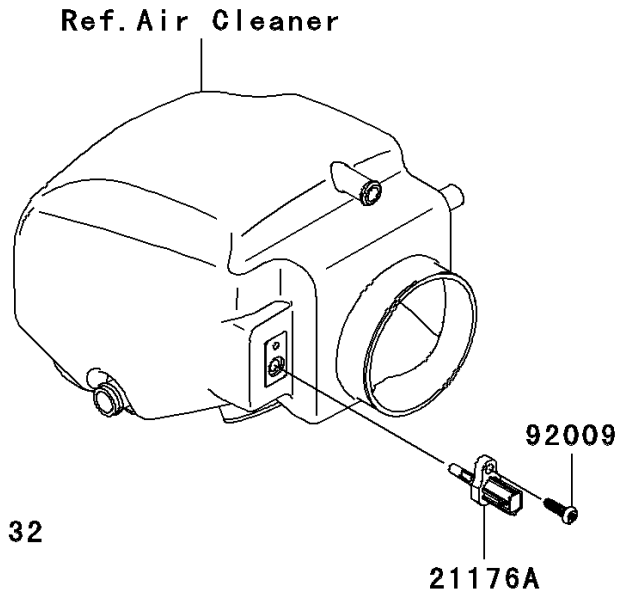

## 2010 Teryx® 750 FI 4x4 SGE PARTS DIAGRAM

Fuel Injection

E1530

## 2010 Teryx® 750 FI 4x4 SGE PARTS LIST

Fuel Injection

ITEM NAME	PART NUMBER	QUANTITY
BOLT-FLANGED-SMALL,6X20 (Ref # 132)	132BD0620	1
CONTROL UNIT-ELECTRONIC (Ref # 21175)	21175-0287	1
SENSOR,WATER TEMP (Ref # 21176)	21176-0009	1
SENSOR,AIR TEMPERATURE (Ref # 21176A)	21176-0048	1
SENSOR,VEHICLE-DOWN (Ref # 21176B)	21176-0066	1
RELAY-ASSY (Ref # 27002)	27002-1062	1
SCREW,TAPPING,5X16 (Ref # 92009)	92009-1984	1
RING-O,9.5X1.9 (Ref # 92055)	92055-0016	1