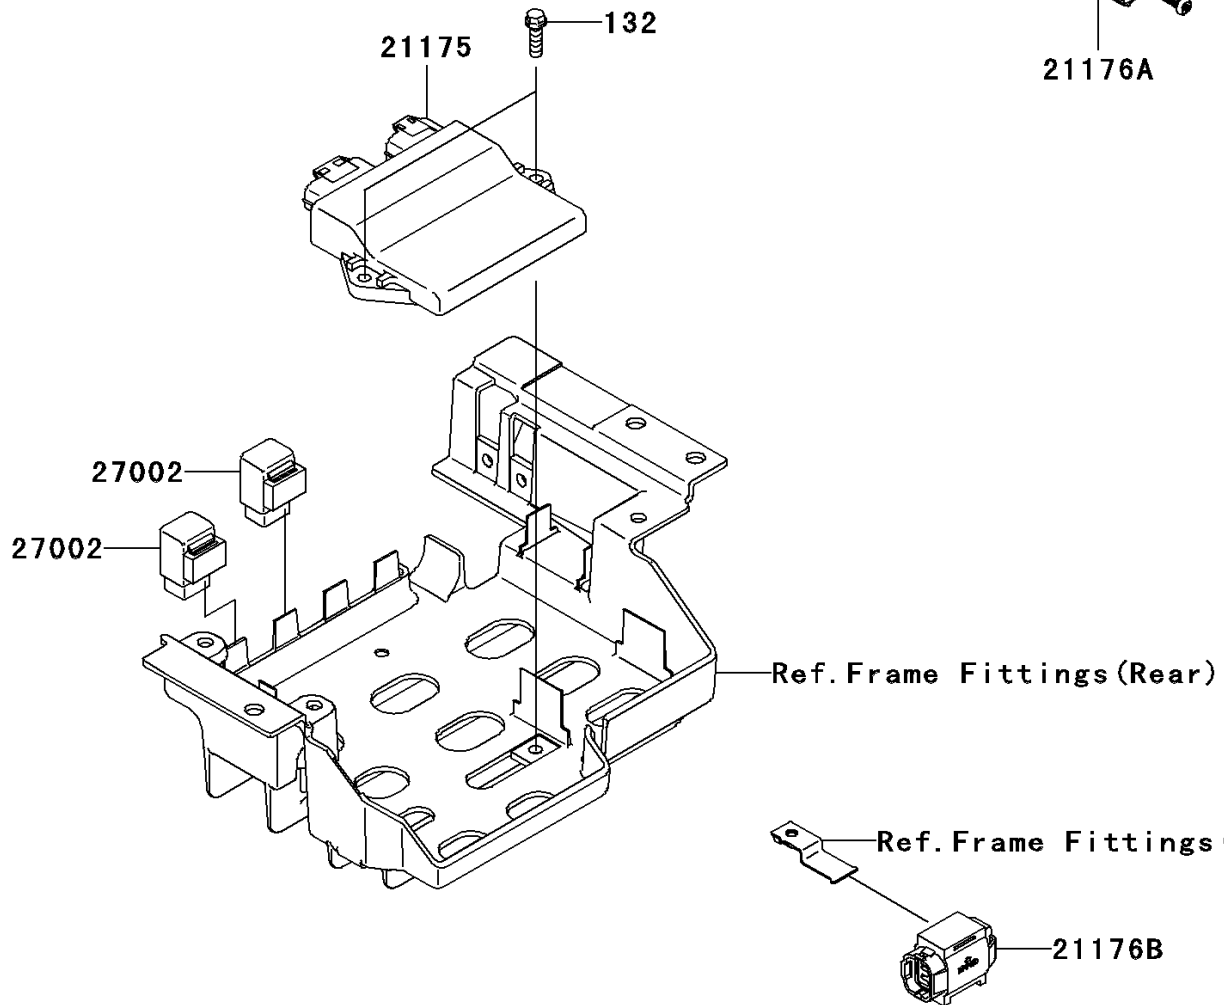

## 2010 Teryx® 750 FI 4x4 SGE PARTS DIAGRAM

Fuel Injection

E1530

## 2010 Teryx® 750 FI 4x4 SGE PARTS LIST

Fuel Injection

ITEM NAME	PART NUMBER	QUANTITY
BOLT-FLANGED-SMALL,6X20 (Ref # 132)	132BD0620	1
CONTROL UNIT-ELECTRONIC (Ref # 21175)	21175-0287	1
SENSOR,WATER TEMP (Ref # 21176)	21176-0009	1
SENSOR,AIR TEMPERATURE (Ref # 21176A)	21176-0048	1
SENSOR,VEHICLE-DOWN (Ref # 21176B)	21176-0066	1
RELAY-ASSY (Ref # 27002)	27002-1062	1
SCREW,TAPPING,5X16 (Ref # 92009)	92009-1984	1
RING-O,9.5X1.9 (Ref # 92055)	92055-0016	1