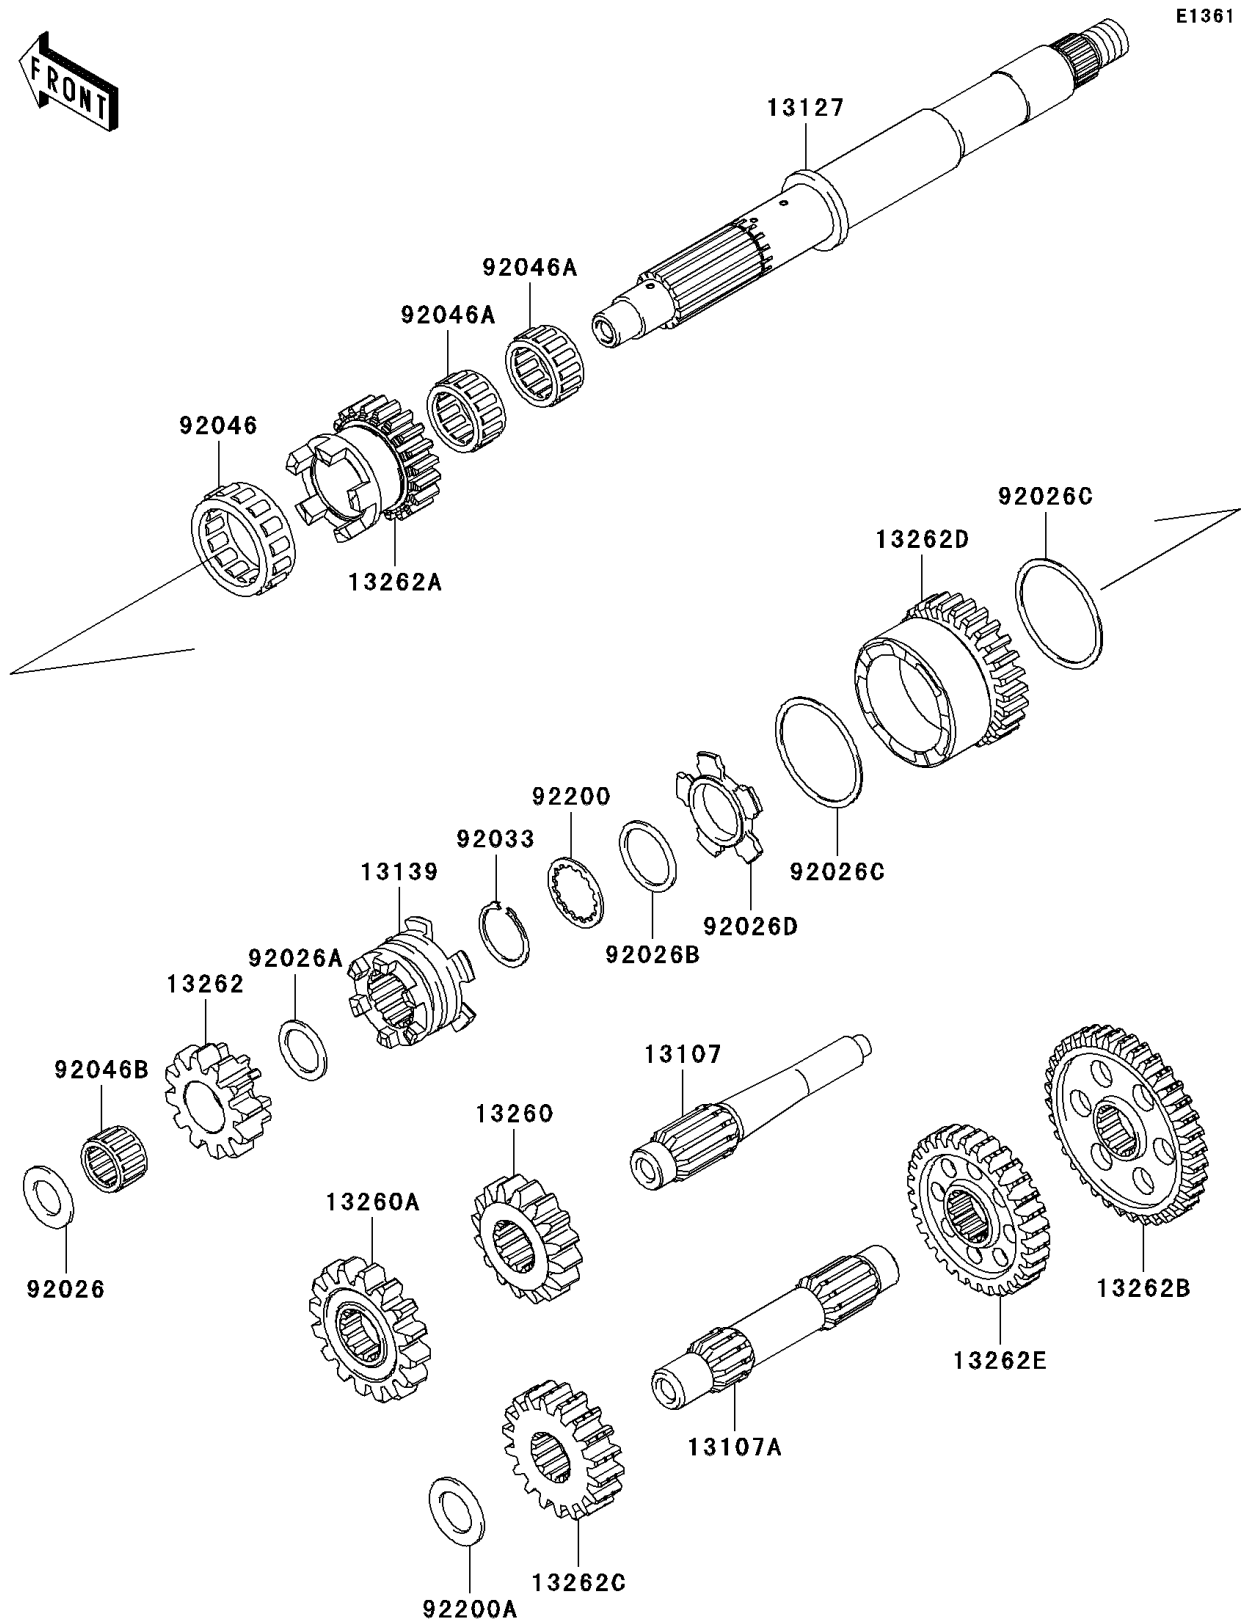

2010 Teryx® 750 FI 4x4 SGE PARTS DIAGRAM

Transmission

2010 Teryx® 750 FI 4x4 SGE PARTS LIST

Transmission

ITEM NAME	PART NUMBER	QUANTITY
SHAFT,REVERSE,IDLE (Ref # 13107)	13107-0158	1
SHAFT,COUNTER (Ref # 13107A)	13107-0177	1
SHAFT-TRANSMISSION INPUT (Ref # 13127)	13127-0049	1
SHIFTER (Ref # 13139)	13139-0003	1
GEAR,OUTPUT REVERSE,16T (Ref # 13260)	13260-1872	1
GEAR,DRIVEN REVERSE,16T (Ref # 13260A)	13260-1873	1
GEAR,INPUT REVERSE,12T (Ref # 13262)	13262-0235	1
GEAR,INPUT LOW,20T (Ref # 13262A)	13262-0545	1
GEAR,OUTPUT LOW,36T (Ref # 13262B)	13262-0546	1
GEAR,OUTPUT DRIVE,18T (Ref # 13262C)	13262-0547	1
GEAR,INPUT HI,26T (Ref # 13262D)	13262-0573	1
GEAR,OUTPUT HI,30T (Ref # 13262E)	13262-0574	1
SPACER,17.3X30X2.0 (Ref # 92026)	92026-1415	1
SPACER,21.2X29X1.6 (Ref # 92026A)	92026-1568	1
SPACER,28.2X34.5X1.6 (Ref # 92026B)	92026-1587	1
SPACER,48.2X54.3X1.0 (Ref # 92026C)	92026-1599	1
SPACER,HI&LOW (Ref # 92026D)	92026-1600	1
RING-SNAP,25.9X30.6X1.2 (Ref # 92033)	92033-1037	1
BEARING-NEEDLE,HIGH GEAR (Ref # 92046)	92046-1276	1
BEARING-NEEDLE,FWF-283317 (Ref # 92046A)	92046-1278	1
BEARING-NEEDLE,REVERSE GEAR (Ref # 92046B)	92046-1279	1
WASHER,28.5X34.0X1.5 (Ref # 92200)	92200-1240	1
WASHER,20.3X33X2.0 (Ref # 92200A)	92200-1351	1