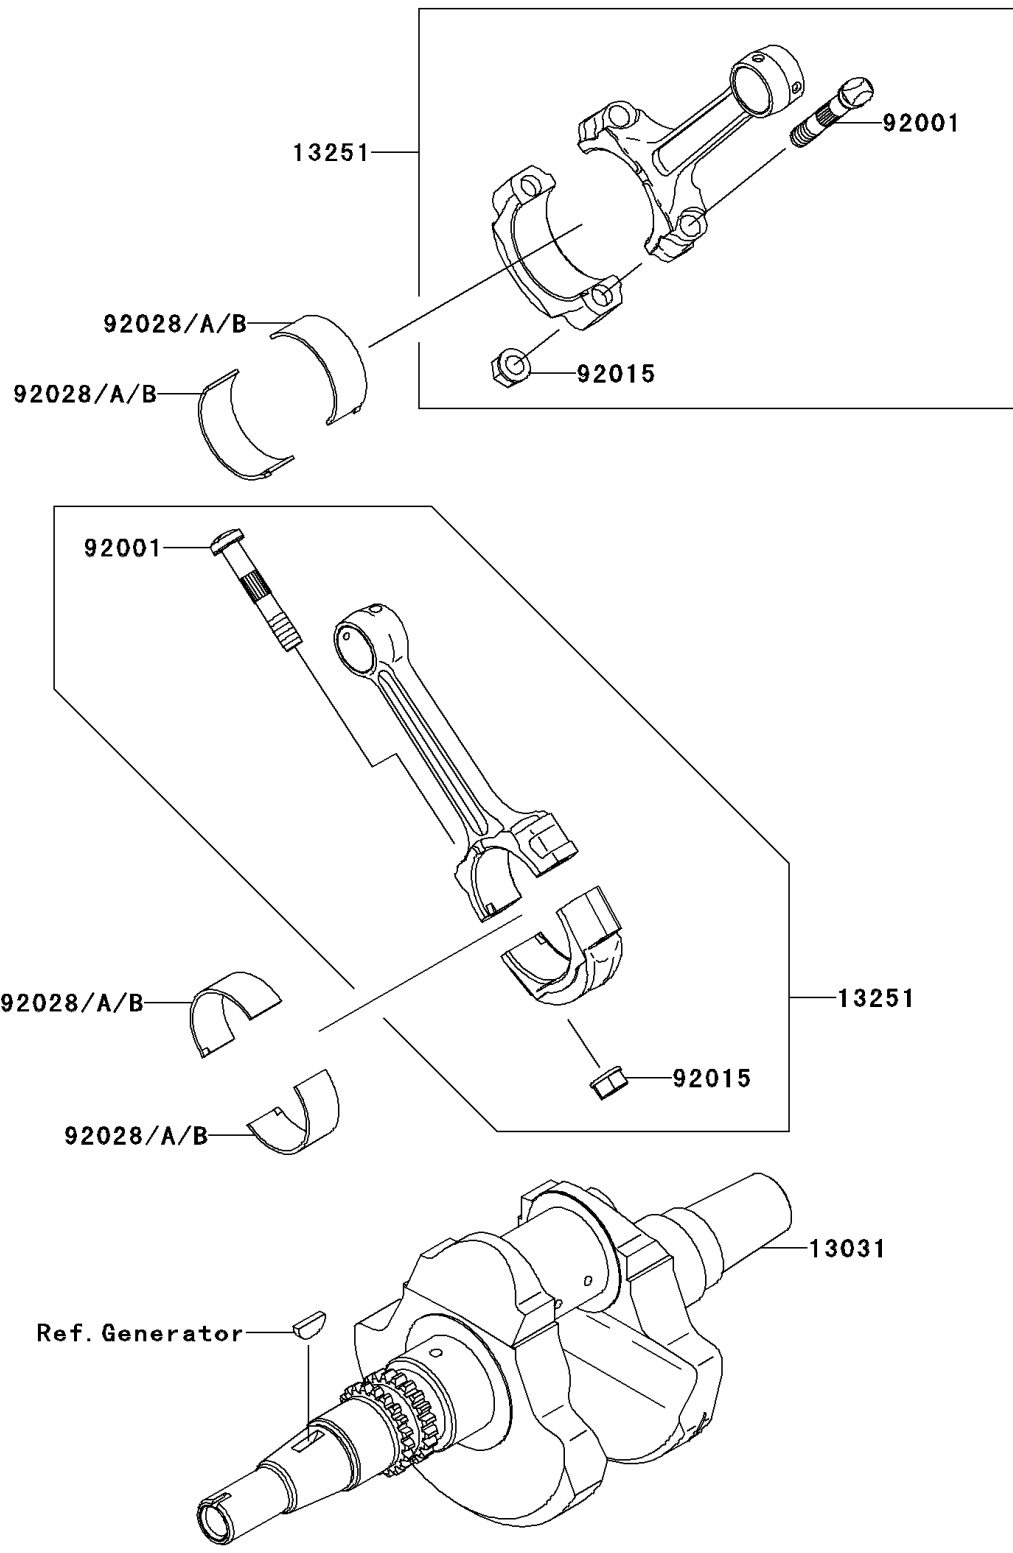

## 2010 Teryx® 750 FI 4x4 SGE PARTS DIAGRAM

Crankshaft

E1321

## 2010 Teryx® 750 FI 4x4 SGE PARTS LIST

Crankshaft

ITEM NAME	PART NUMBER	QUANTITY
CRANKSHAFT-COMP (Ref # 13031)	13031-0079	1
ROD-ASSY-CONNECTING (Ref # 13251)	13251-1143	1
BOLT,CONNECTING ROD (Ref # 92001)	92001-1980	1
NUT,FLANGED,8MM (Ref # 92015)	92015-1311	1
BUSHING,CONNECTING ROD,GREEN (Ref # 92028)	92028-1961	1
BUSHING,CONNECTING ROD,YELLOW (Ref # 92028A)	92028-1962	1
BUSHING,CONNECTING ROD,BROWN (Ref # 92028B)	92028-1963	1