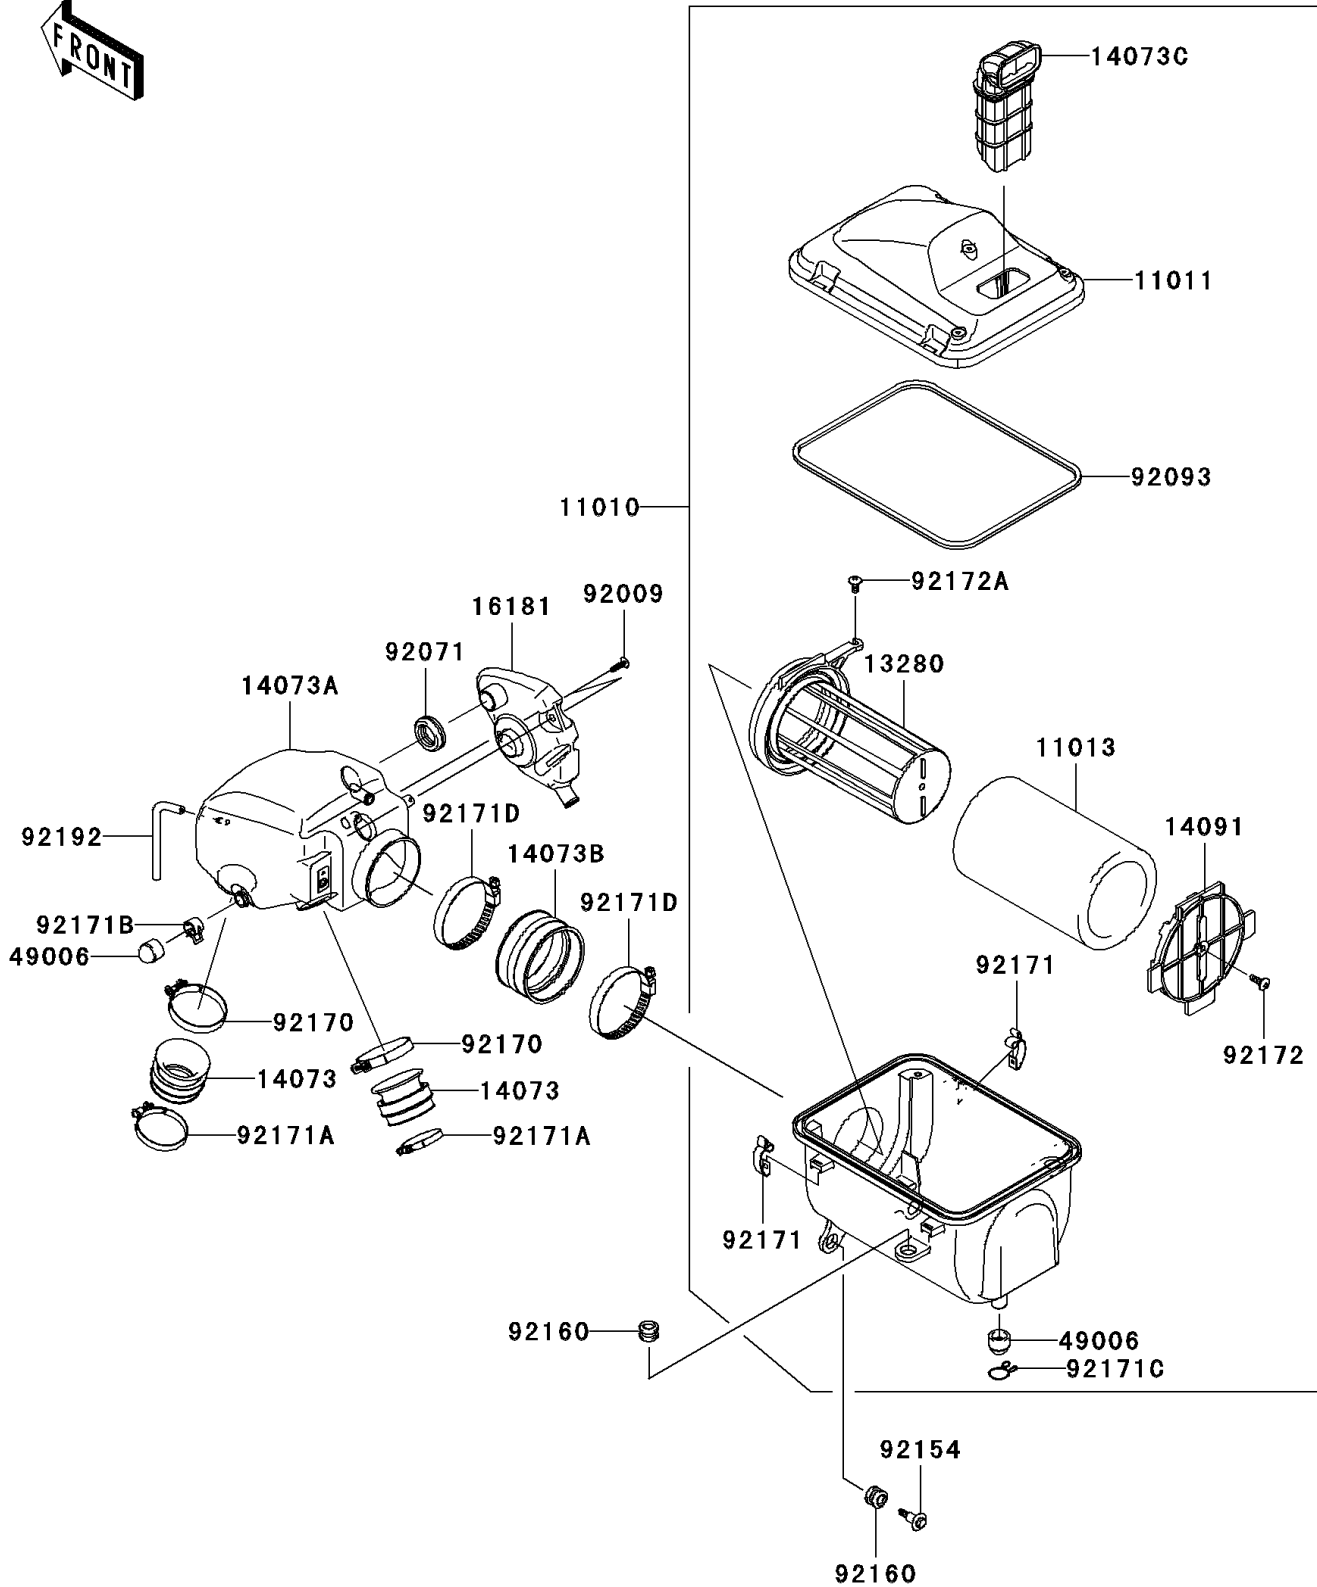

## 2010 Teryx® 750 FI 4x4 SGE PARTS DIAGRAM

Air Cleaner

E1130

## 2010 Teryx® 750 FI 4x4 SGE PARTS LIST

Air Cleaner

ITEM NAME	PART NUMBER	QUANTITY
FILTER-ASSY-AIR (Ref # 11010)	11010-0184	1
CASE-AIR FILTER,UPP (Ref # 11011)	11011-0140	1
ELEMENT-AIR FILTER (Ref # 11013)	11013-0018	1
HOLDER (Ref # 13280)	13280-0267	1
DUCT (Ref # 14073)	14073-0160	1
DUCT,A/C-THROBO (Ref # 14073A)	14073-0257	1
DUCT,JOINT,A/C SIDE (Ref # 14073B)	14073-0258	1
DUCT,AIR INLET (Ref # 14073C)	14073-0261	1
COVER (Ref # 14091)	14091-0935	1
TANK-RESONATOR (Ref # 16181)	16181-0015	1
BOOT,DRAIN (Ref # 49006)	49006-3718	1
SCREW,TAPPING,5X20 (Ref # 92009)	92009-1993	1
GROMMET,AIR FILTER (Ref # 92071)	92071-1013	1
SEAL (Ref # 92093)	92093-0083	1
BOLT,FLANGED,6X27.5 (Ref # 92154)	92154-0029	1
DAMPER (Ref # 92160)	92160-1594	1
CLAMP (Ref # 92170)	92170-1448	1
CLAMP (Ref # 92171)	92171-0225	1
CLAMP (Ref # 92171A)	92171-0722	1
CLAMP (Ref # 92171B)	92171-1277	1
CLAMP,BOOT (Ref # 92171C)	92171-3711	1
CLAMP (Ref # 92171D)	92171-3716	1
SCREW,6X18 (Ref # 92172)	92172-0130	1
SCREW,6X14 (Ref # 92172A)	92172-0131	1
TUBE,4X8X127 (Ref # 92192)	92192-0763	1