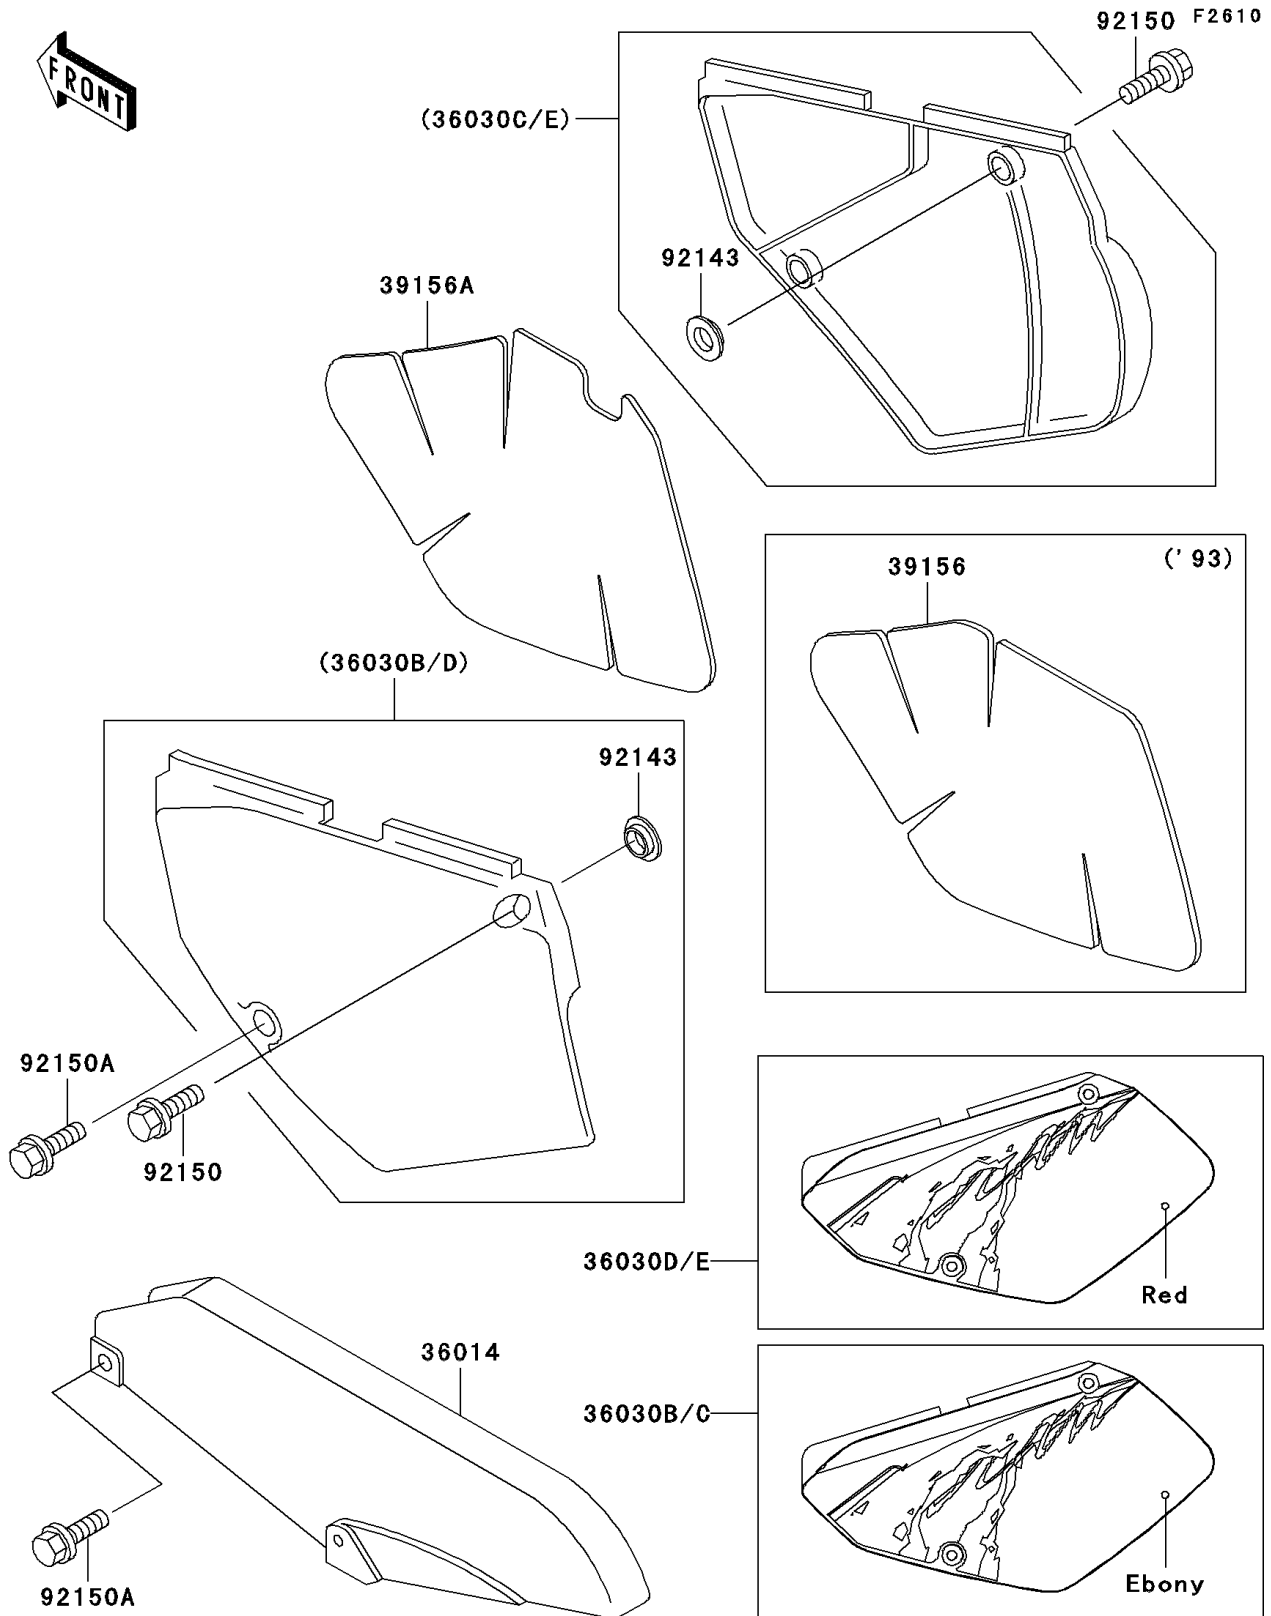

1993 KLX™650 PARTS DIAGRAM

Side Covers/Chain Cover

1993 KLX™650 PARTS LIST

Side Covers/Chain Cover

ITEM NAME	PART NUMBER	QUANTITY
CASE-CHAIN (Ref # 36014)	36014-1147	1
COVER-SIDE,LH,EBONY (Ref # 36030B)	36030-5211-6C	1
COVER-SIDE,RH,EBONY (Ref # 36030C)	36030-5212-6C	1
PAD,SIDE COVER,RH (Ref # 39156)	39156-1379	1
COLLAR (Ref # 92143)	92143-1196	1
BOLT,6X20 (Ref # 92150)	92150-1339	1
BOLT,6X14 (Ref # 92150A)	92150-1340	1