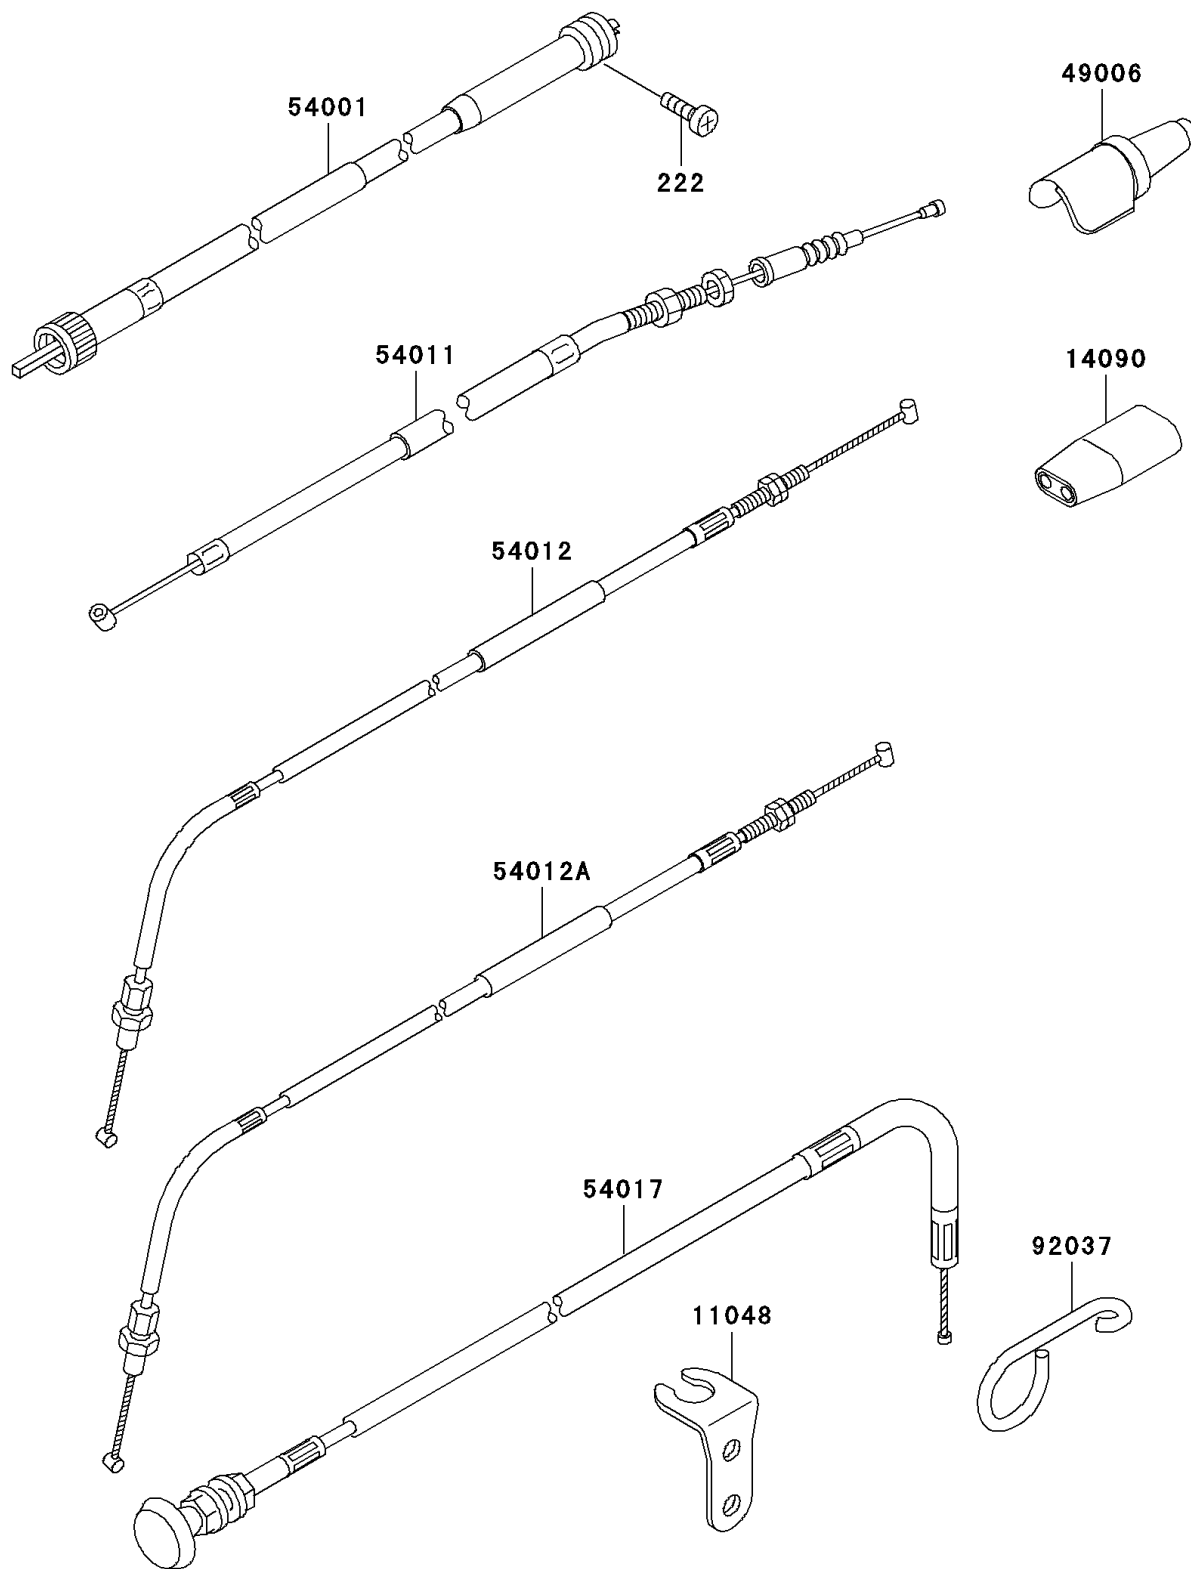

1993 KLX™650 PARTS DIAGRAM

Cables

F2540

1993 KLX™650 PARTS LIST

Cables

ITEM NAME	PART NUMBER	QUANTITY
SCREW-CSK-RD-CROS (Ref # 222)	222C0520	1
BRACKET,STARTER CABLE (Ref # 11048)	11048-1272	1
COVER,THROTTLE CABLE (Ref # 14090)	14090-1309	1
BOOT (Ref # 49006)	49006-1189	1
CABLE-SPEEDOMETER (Ref # 54001)	54001-1185	1
CABLE-CLUTCH (Ref # 54011)	54011-1332	1
CABLE-THROTTLE,OPENING (Ref # 54012)	54012-1468	1
CABLE-THROTTLE,CLOSING (Ref # 54012A)	54012-1469	1
CABLE-STARTER (Ref # 54017)	54017-1159	1
CLAMP,CABLE (Ref # 92037)	92037-1064	1