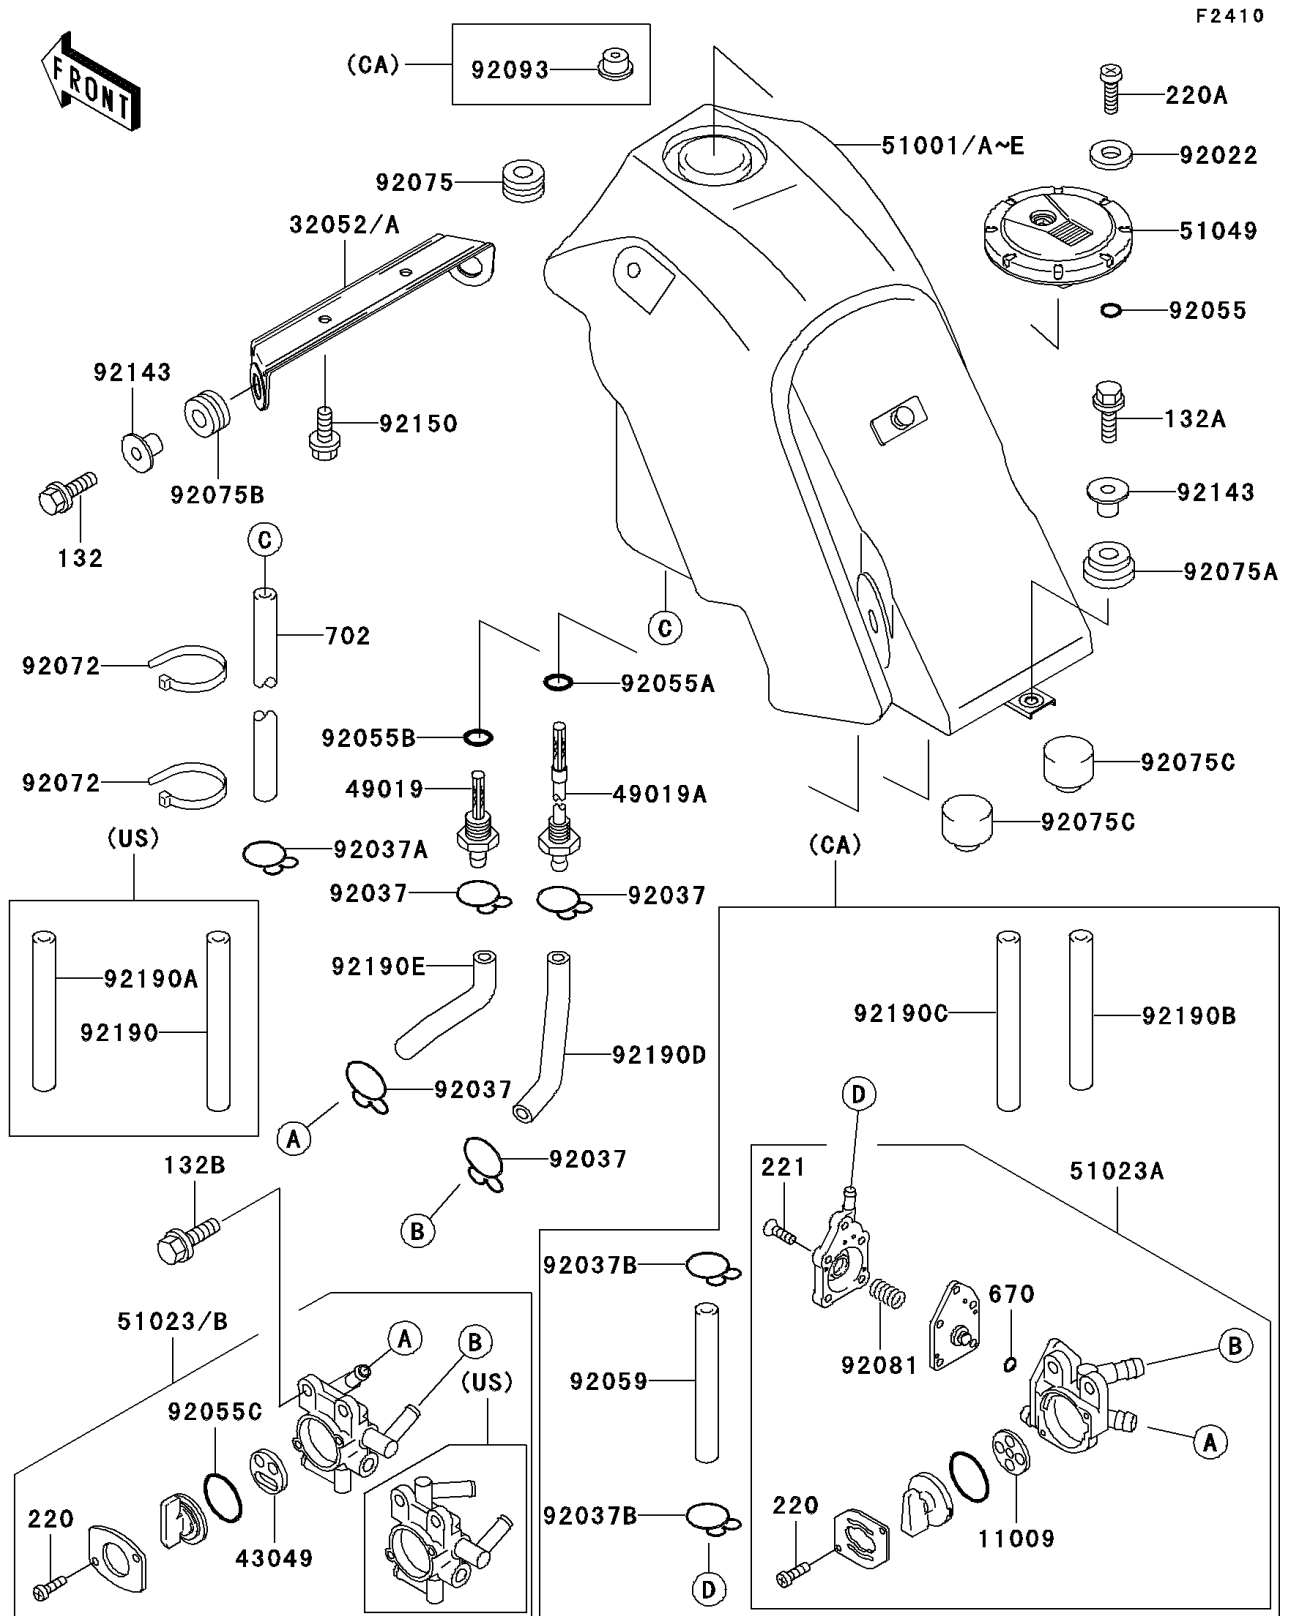

1993 KLX™650 PARTS DIAGRAM

Fuel Tank

1993 KLX™650 PARTS LIST

Fuel Tank

ITEM NAME	PART NUMBER	QUANTITY
BRACKET-TANK,FR,EBONY (Ref # 32052)	32052-1366-H8	1
FILTER-FUEL,"RES" (Ref # 49019)	49019-1057	1
FILTER-FUEL,"ON" (Ref # 49019A)	49019-1058	1
CAP-TANK,FUEL (Ref # 51049)	51049-1077	1
WASHER,5.1X10X1.0 (Ref # 92022)	92022-1977	1
CLAMP,TUBE (Ref # 92037)	92037-147	1
RING-O (Ref # 92055)	92055-1023	1
RING-O,ID=9.5 (Ref # 92055A)	92055-1386	1
RING-O,11.5X1.5 (Ref # 92055B)	92055-1387	1
BOLT-FLANGED-SMALL (Ref # 132)	132G0620	1
BOLT-FLANGED-SMALL (Ref # 132A)	132G0625	1
BOLT-FLANGED-SMALL (Ref # 132B)	132J0608	1
SCREW-PAN-CROS (Ref # 220)	220B0308	1
SCREW-PAN-CROS (Ref # 220A)	220D0510	1
DAMPER (Ref # 92075)	92075-005	1
DAMPER (Ref # 92075A)	92075-112	1
DAMPER,RUBBER (Ref # 92075B)	92075-1123	1
DAMPER (Ref # 92075C)	92075-1876	1
COLLAR (Ref # 92143)	92143-1353	1
BOLT,6X12 (Ref # 92150)	92150-1435	1
GASKET,TAP VALVE (Ref # 11009)	11009-1188	1
PACKING,TAP VALVE (Ref # 43049)	43049-1066	1
TANK-COMP-FUEL,EBONY (Ref # 51001)	51001-1380-H8	1
TANK-COMP-FUEL,EBONY (Ref # 51001A)	51001-1384-H8	1
TAP-ASSY,FUEL (Ref # 51023)	51023-1206	1
TAP-ASSY,FUEL (Ref # 51023A)	51023-1208	1
CLAMP (Ref # 92037A)	92037-1610	1
CLAMP (Ref # 92037B)	92037-1712	1
RING-O,TAP LEVER (Ref # 92055C)	92055-1419	1

1993 KLX™650 PARTS LIST

Fuel Tank

ITEM NAME	PART NUMBER	QUANTITY
SCREW-CSK-CROS,4X14 (Ref # 221)	221B0414	1
O RING,4MM (Ref # 670)	670B1504	1
TUBE-RUBBER,5X8X620 (Ref # 702)	702A05620	1
TUBE,4X9X80 (Ref # 92059)	92059-1365	1
BAND,L=140 (Ref # 92072)	92072-1293	1
SPRING,TAP DIAPHRAGM (Ref # 92081)	92081-1240	1
SEAL,FUEL TANK CAP (Ref # 92093)	92093-1030	1
TUBE,"ON",5.6X11.1X100 (Ref # 92190)	92190-1477	1
TUBE,"RES",5.6X11.1X85 (Ref # 92190A)	92190-1478	1
TUBE,"ON",5.6X11.1X92 (Ref # 92190B)	92190-1479	1
TUBE,"RES",5.6X11.1X100 (Ref # 92190C)	92190-1480	1