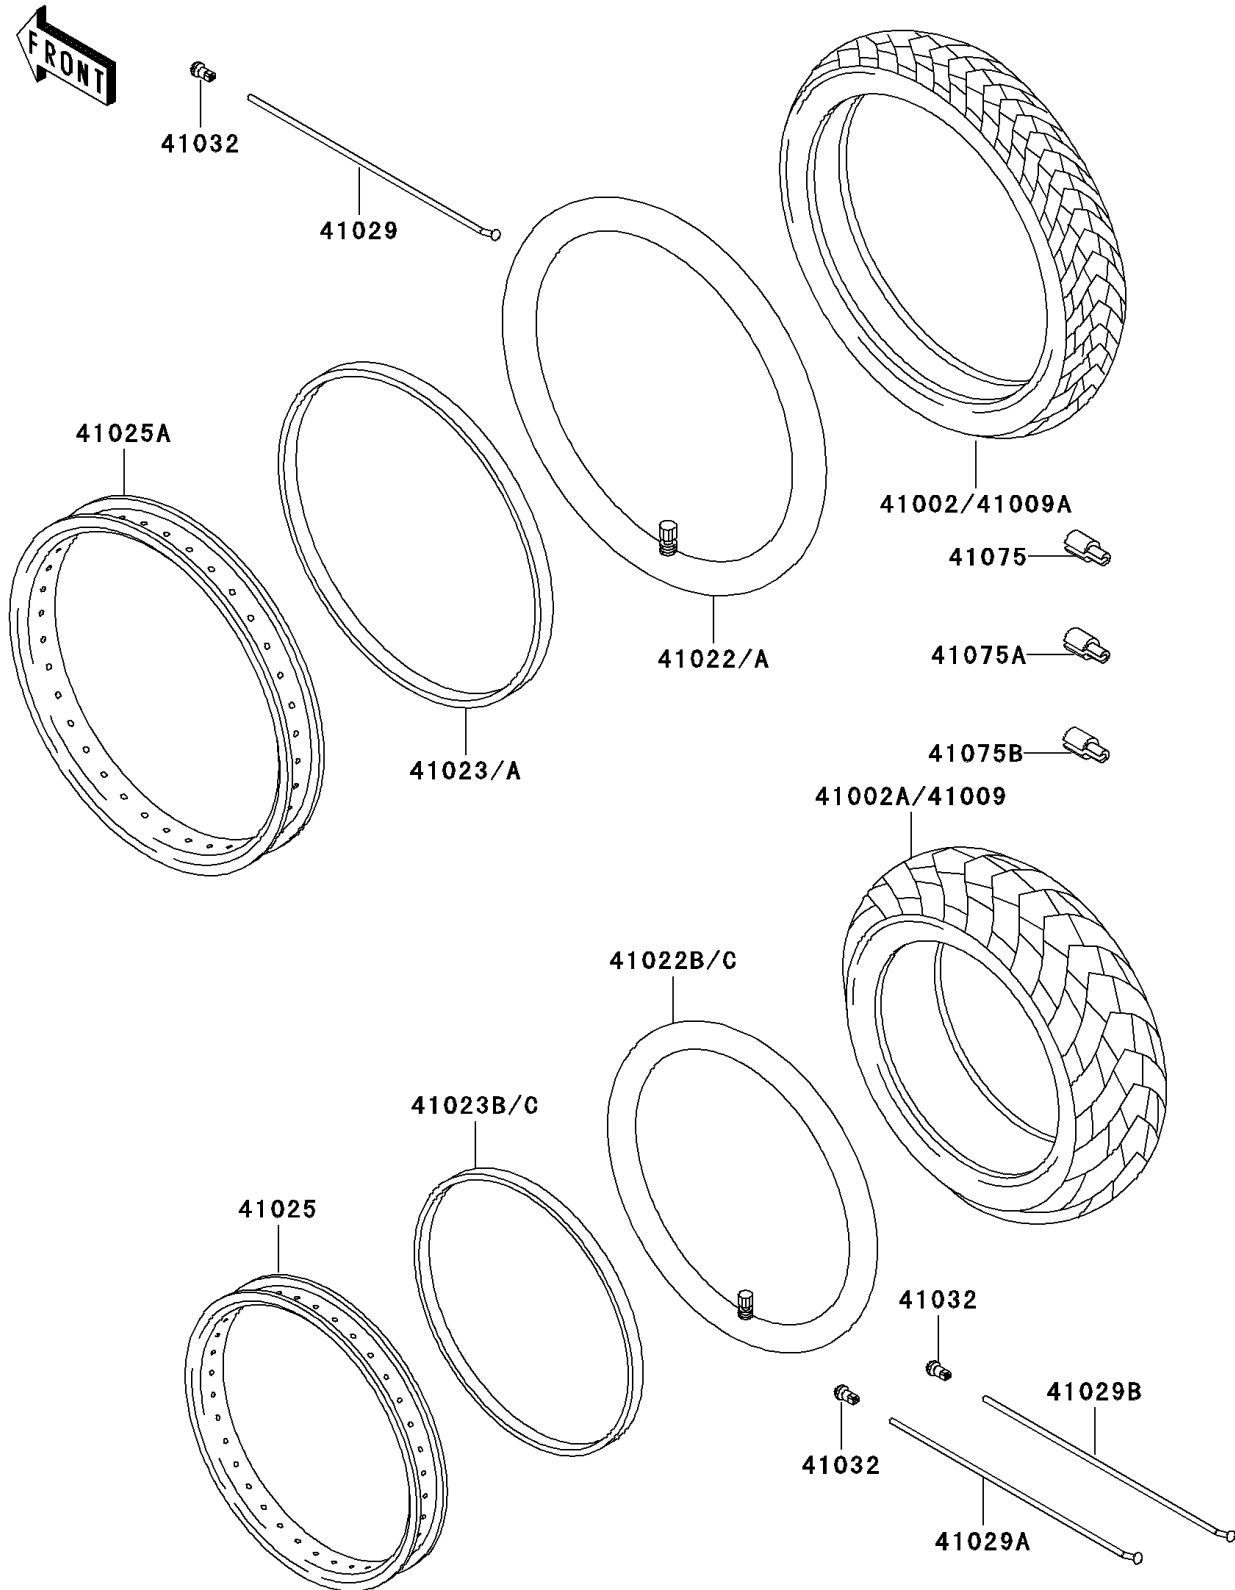

1993 KLX™650 PARTS DIAGRAM

Wheels/Tires

F2210

1993 KLX™650 PARTS LIST

Wheels/Tires

ITEM NAME	PART NUMBER	QUANTITY
TIRE,FR,90/90-21 54S,K850A(D) (Ref # 41002)	41002-1952	1
TIRE,RR,130/80-17 65S,K850AG(D) (Ref # 41002A)	41002-1953	1
TUBE-TIRE,2.75/3.00-21(DUNLOP) (Ref # 41022)	41022-036	1
TUBE-TIRE,4.00/5.10-17(D) (Ref # 41022B)	41022-1161	1
BAND-RIM,80/100-21(D) (Ref # 41023A)	41023-1069	1
BAND-RIM,4.00/5.10-17(D) (Ref # 41023C)	41023-1095	1
RIM,RR,2.50X17 (Ref # 41025)	41025-1273	1
RIM,FR,1.85X21 (Ref # 41025A)	41025-1276	1
SPOKE-INNER,FR,228MMX165D (Ref # 41029)	41029-1206	1
SPOKE-INNER,RR,157MMX165D (Ref # 41029A)	41029-1214	1
SPOKE-INNER,RR,172MMX162D (Ref # 41029B)	41029-1215	1
NIPPLE-SPOKE (Ref # 41032)	41032-1061	1
BALANCER-WHEEL,10G (Ref # 41075)	41075-1007	1
BALANCER-WHEEL,20G (Ref # 41075A)	41075-1008	1
BALANCER-WHEEL,30G (Ref # 41075B)	41075-1009	1