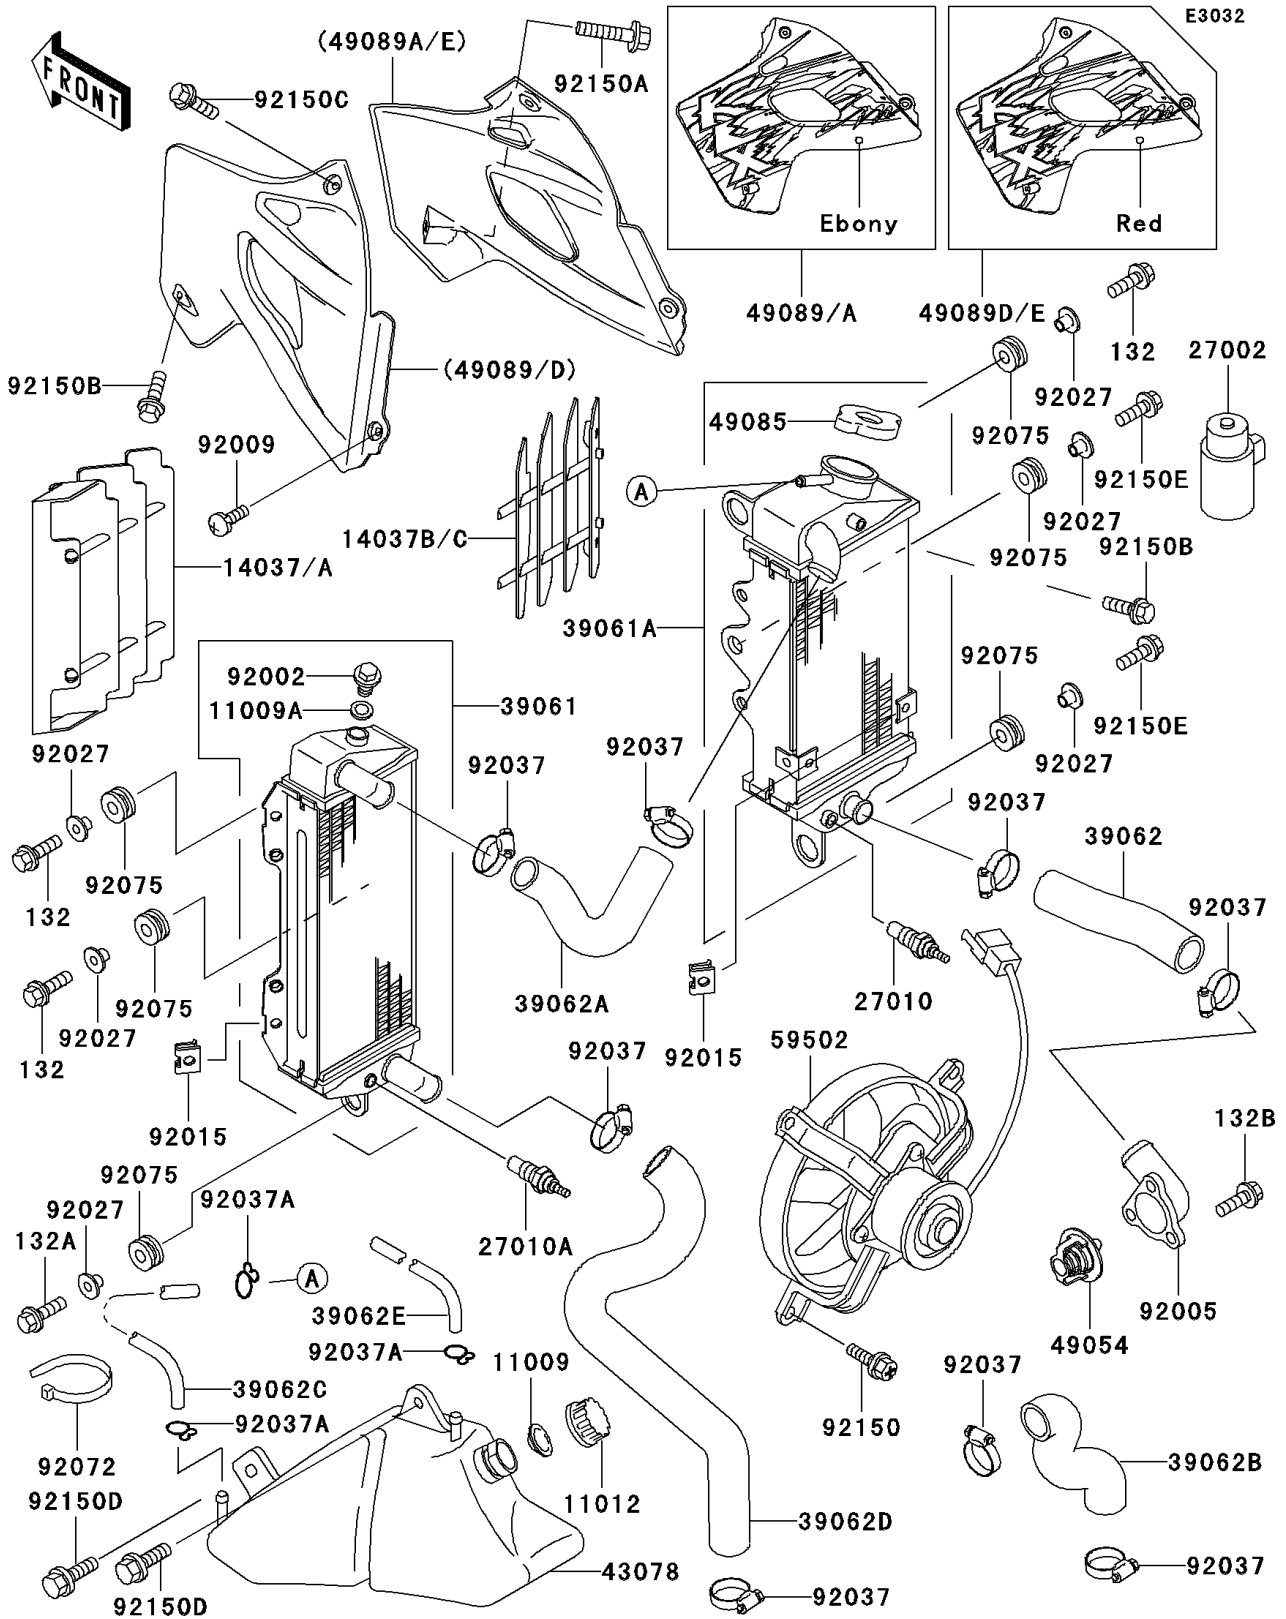

1993 KLX™650 PARTS DIAGRAM

Radiator

1993 KLX™650 PARTS LIST

Radiator

ITEM NAME	PART NUMBER	QUANTITY
GASKET,RESERVOIR TANK CAP (Ref # 11009)	11009-1145	1
GASKET,DRAIN BOLT (Ref # 11009A)	11009-1152	1
CAP (Ref # 11012)	11012-1084	1
SCREEN,LH,EBONY (Ref # 14037A)	14037-1160-6C	1
SCREEN,RH,EBONY (Ref # 14037C)	14037-1164-6C	1
RELAY-ASSY (Ref # 27002)	27002-1051	1
SWITCH,FAN (Ref # 27010)	27010-1180	1
SWITCH,WARNING (Ref # 27010A)	27010-1199	1
RADIATOR-ASSY,LH (Ref # 39061)	39061-1188	1
RADIATOR-ASSY,RH (Ref # 39061A)	39061-1189	1
HOSE-COOLING,HEAD-RADIATOR RH (Ref # 39062)	39062-1514	1
HOSE-COOLING,RADIATOR-RADIATOR (Ref # 39062A)	39062-1515	1
HOSE-COOLING,PUMP-CYLINDER (Ref # 39062B)	39062-1517	1
HOSE-COOLING,RESERVOIR (Ref # 39062C)	39062-1560	1
HOSE-COOLING,RADIATOR,LH-PUMP (Ref # 39062D)	39062-1561	1
HOSE-COOLING,OVERFLOW (Ref # 39062E)	39062-1570	1
RESERVOIR (Ref # 43078)	43078-1128	1
THERMOSTAT (Ref # 49054)	49054-1053	1
CAP-ASSY-PRESSURE (Ref # 49085)	49085-1066	1
SHROUD-ENGINE,LH,EBONY (Ref # 49089)	49089-5174-6C	1
SHROUD-ENGINE,RH,EBONY (Ref # 49089A)	49089-5175-6C	1
FAN-ASSY (Ref # 59502)	59502-1103	1
BOLT,RADIATOR DRAIN (Ref # 92002)	92002-1682	1
FITTING (Ref # 92005)	92005-1258	1
SCREW,6X10 (Ref # 92009)	92009-1661	1
NUT (Ref # 92015)	92015-1487	1
COLLAR,L=11.1 (Ref # 92027)	92027-194	1
CLAMP,COOLING HOSE (Ref # 92037)	92037-1589	1
CLAMP (Ref # 92037A)	92037-1712	1

1993 KLX™650 PARTS LIST

Radiator

ITEM NAME	PART NUMBER	QUANTITY
BAND,L=140 (Ref # 92072)	92072-1293	1
BOLT-FLANGED-SMALL (Ref # 132)	132J0620	1
BOLT-FLANGED-SMALL (Ref # 132A)	132J0625	1
BOLT-FLANGED-SMALL (Ref # 132B)	132Y0612	1
DAMPER (Ref # 92075)	92075-209	1
BOLT,6X12 (Ref # 92150)	92150-1186	1
BOLT,6X20 (Ref # 92150A)	92150-1339	1
BOLT,6X14 (Ref # 92150B)	92150-1340	1
BOLT,6X12 (Ref # 92150C)	92150-1435	1
BOLT,FLANGED,6X14 (Ref # 92150D)	92150-1504	1
BOLT,6X25 (Ref # 92150E)	92150-1829	1