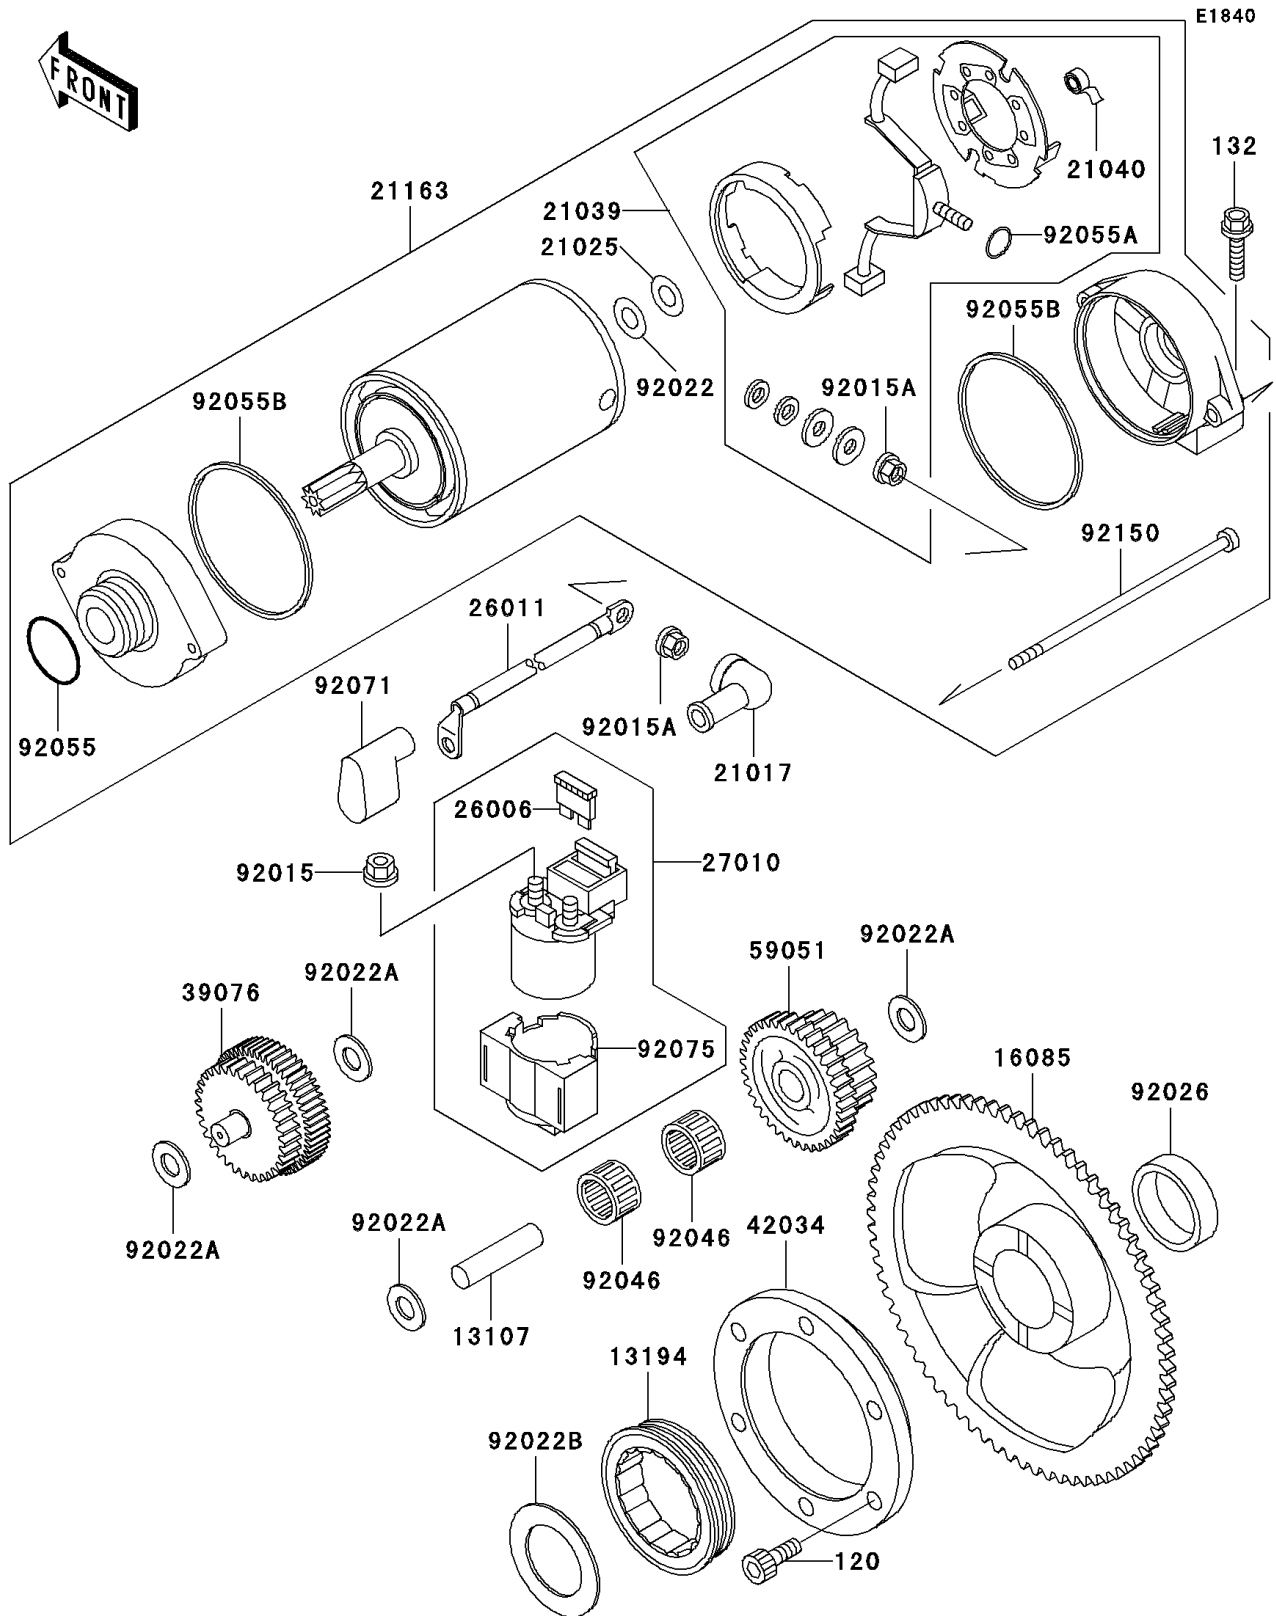

1993 KLX™650 PARTS DIAGRAM

Starter Motor

1993 KLX™650 PARTS LIST

Starter Motor

ITEM NAME	PART NUMBER	QUANTITY
BOLT-SOCKET (Ref # 120)	120P0818	1
BOLT-FLANGED-SMALL (Ref # 132)	132Y0625	1
SHAFT,IDLER (Ref # 13107)	13107-1135	1
CLUTCH-ONEWAY (Ref # 13194)	13194-1089	1
GEAR,ONEWAY CLUTCH,85T (Ref # 16085)	16085-1259	1
GROMMET,STARTER TERMINAL (Ref # 21017)	21017-017	1
WASHER,9.1X18X0.2 (Ref # 21025)	21025-011	1
BRUSH,CARBON (Ref # 21039)	21039-1060	1
SPRING-BRUSH (Ref # 21040)	21040-1055	1
STARTER-ELECTRIC (Ref # 21163)	21163-1217	1
FUSE,20A-Y (Ref # 26006)	26006-1051	1
WIRE-LEAD,STARTER MOTOR (Ref # 26011)	26011-1583	1
SWITCH (Ref # 27010)	27010-1243	1
LIMITER,STARTER IDLE GEAR (Ref # 39076)	39076-1065	1
COUPLING (Ref # 42034)	42034-1094	1
GEAR-SPUR,39T&20T (Ref # 59051)	59051-1298	1
NUT,FLANGED,6MM (Ref # 92015)	92015-1193	1
NUT,STARTER MOTOR (Ref # 92015A)	92015-1476	1
WASHER,9.1X18X0.8 (Ref # 92022)	92022-1132	1
WASHER,10.2X20X0.5 (Ref # 92022A)	92022-1649	1
WASHER,32.2X50X1.0 (Ref # 92022B)	92022-1650	1
SPACER,32.1X38.8X10.1 (Ref # 92026)	92026-1426	1
BEARING-NEEDLE,K10X14X10 (Ref # 92046)	92046-1134	1
RING-O (Ref # 92055)	92055-1276	1
RING-O,4.5X2.0 (Ref # 92055A)	92055-1370	1
RING-O,STARTER MOTOR (Ref # 92055B)	92055-1381	1
GROMMET,TERMINAL (Ref # 92071)	92071-1130	1
DAMPER,MAGNETIC SWITCH (Ref # 92075)	92075-1863	1
BOLT (Ref # 92150)	92150-1693	1