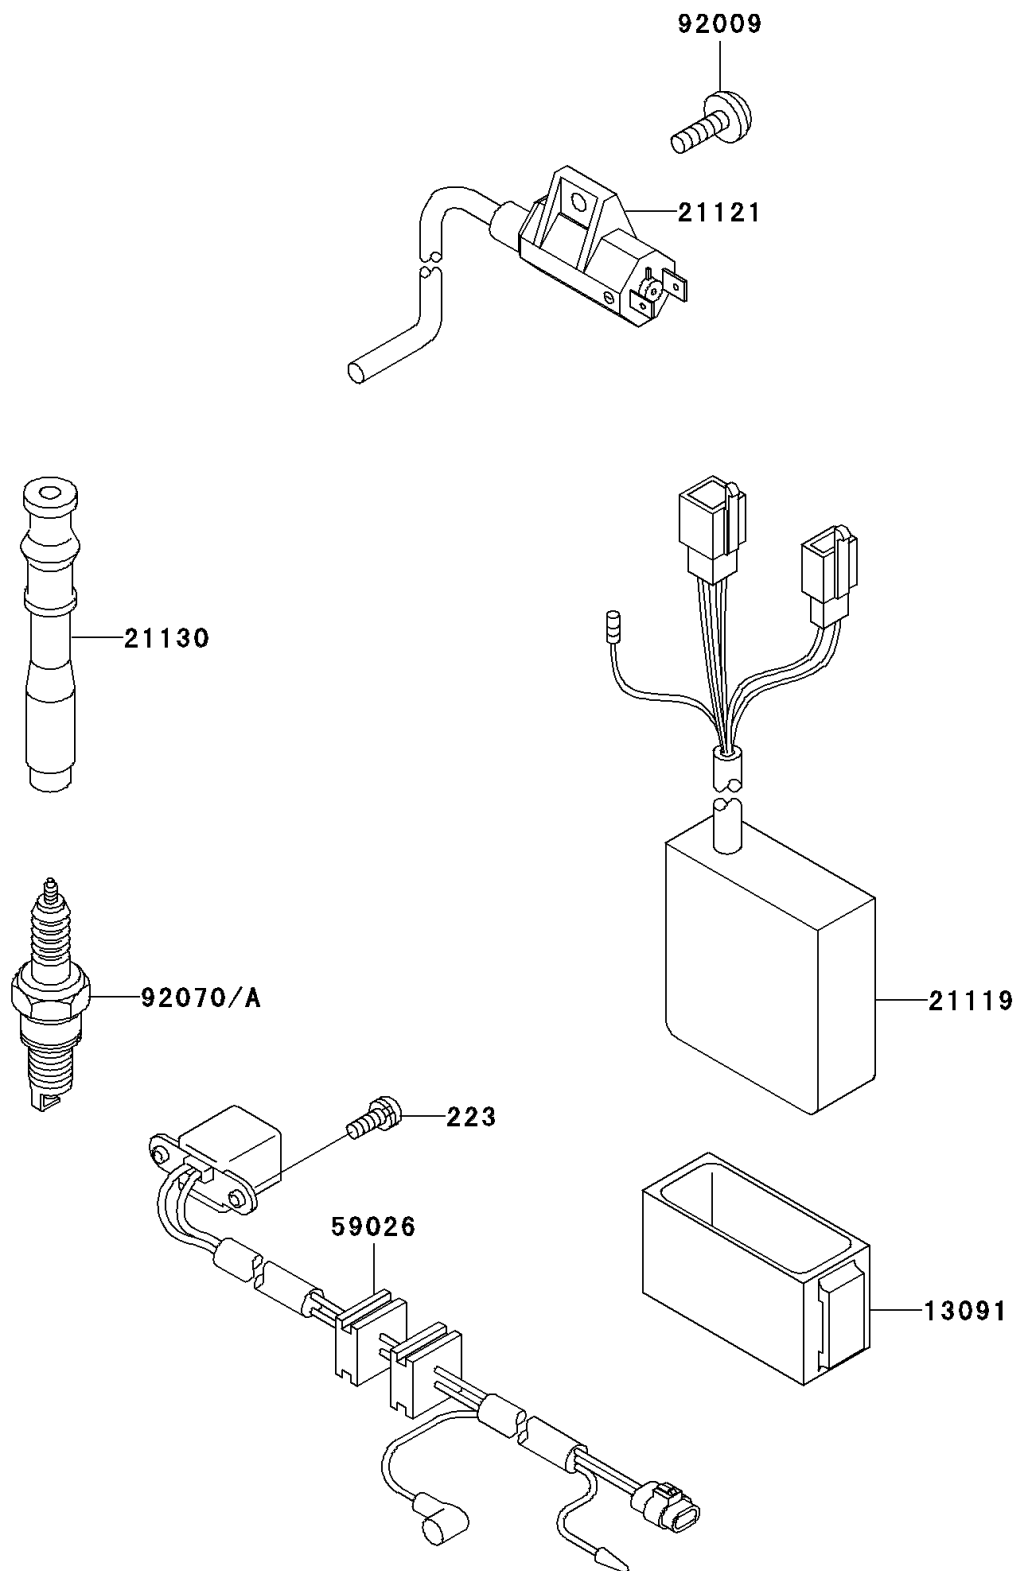

## 1993 KLX™650 PARTS DIAGRAM

Ignition System

E1830

## 1993 KLX™650 PARTS LIST

Ignition System

ITEM NAME	PART NUMBER	QUANTITY
SCREW-PAN-WS-CROS (Ref # 223)	223B0514	1
HOLDER,IGNITER (Ref # 13091)	13091-1271	1
IGNITER (Ref # 21119)	21119-1368	1
COIL-IGNITION (Ref # 21121)	21121-1152	1
CAP-SPARK PLUG (Ref # 21130)	21130-1065	1
COIL-PULSING (Ref # 59026)	59026-1125	1
SCREW,6X18,WHITE (Ref # 92009)	92009-1111	1
PLUG-SPARK,DPR8EA-9(NGK) (Ref # 92070)	92070-1065	1
PLUG-SPARK,X24EPR-U9(ND) (Ref # 92070A)		1