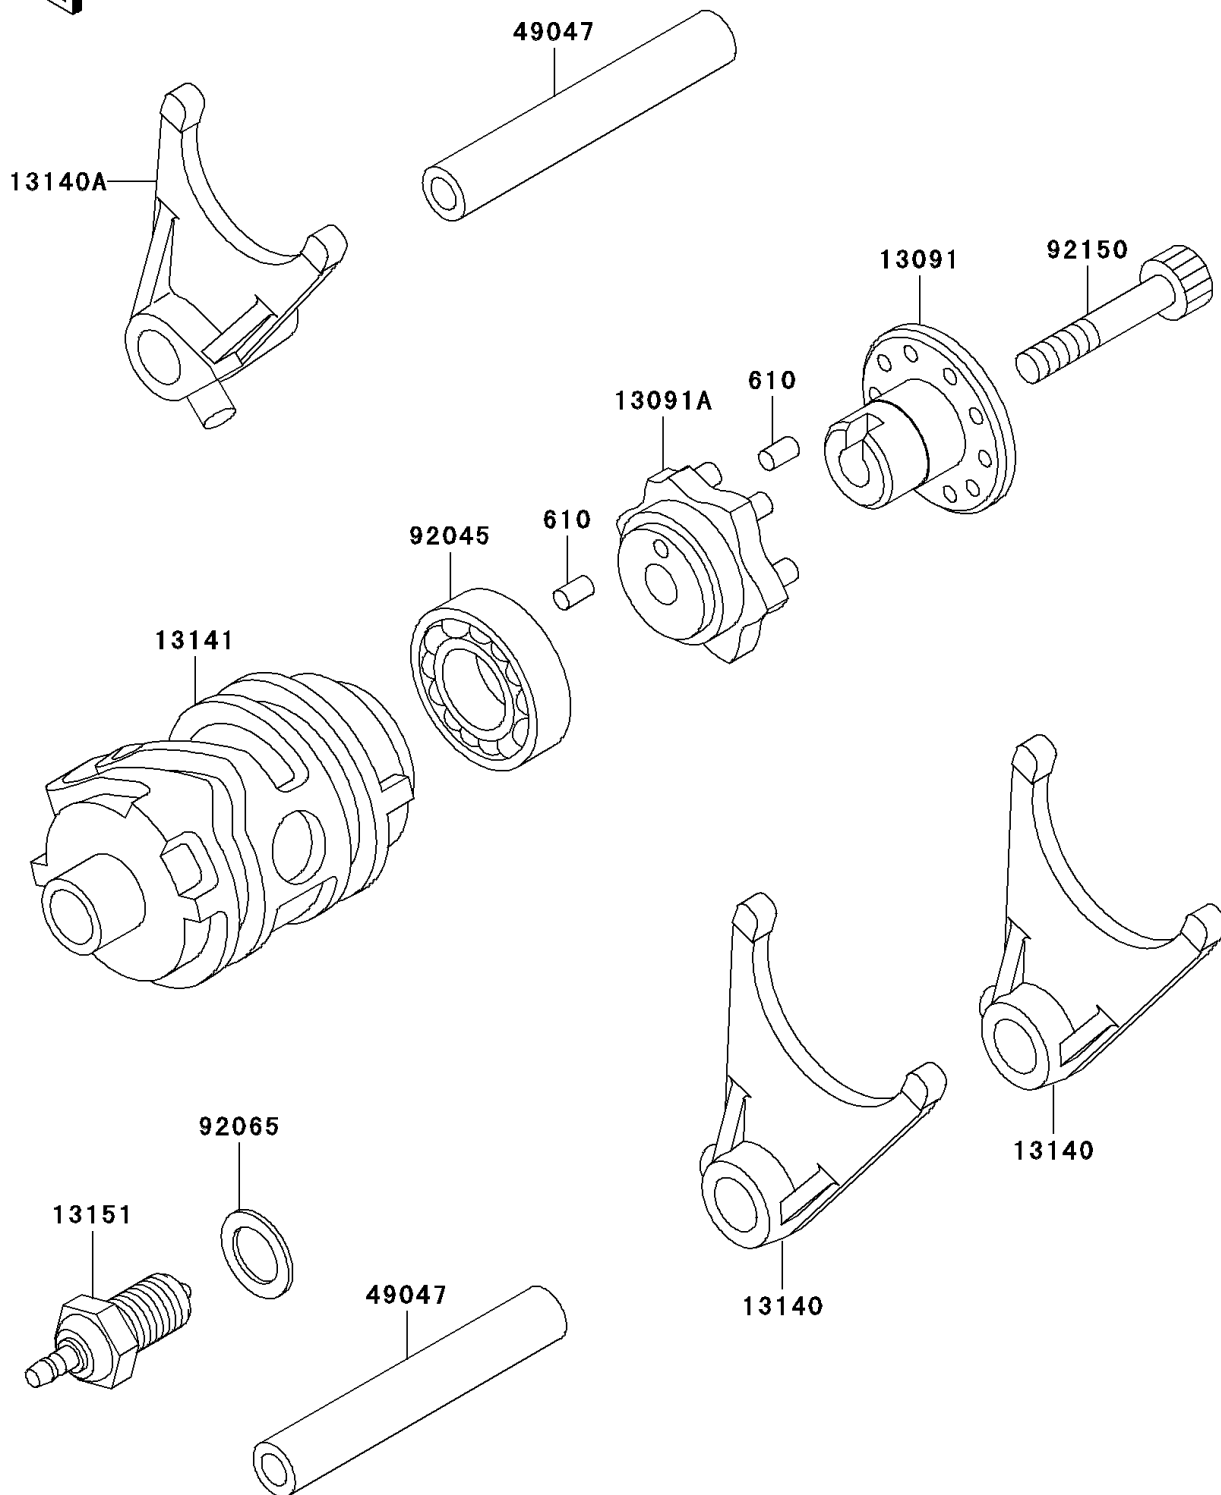

1993 KLX™650 PARTS DIAGRAM

Gear Change Drum/Shift Fork(s)

E1362

1993 KLX™650 PARTS LIST

Gear Change Drum/Shift Fork(s)

ITEM NAME	PART NUMBER	QUANTITY
ROLLER,4X8 (Ref # 610)	610A0408	1
HOLDER,CHANGE DRUM (Ref # 13091)	13091-1723	1
HOLDER,CHANGE DRUM (Ref # 13091A)	13091-1856	1
FORK-SHIFT,OUTPUT (Ref # 13140)	13140-1212	1
FORK-SHIFT,INPUT (Ref # 13140A)	13140-1213	1
DRUM-CHANGE (Ref # 13141)	13141-1180	1
SWITCH-COMP,NEUTRAL (Ref # 13151)	13151-1080	1
ROD-SHIFT,L=93.7 (Ref # 49047)	49047-1003	1
BEARING-BALL,#6905 (Ref # 92045)	92045-036	1
GASKET,10.5X16X1,DRAIN PLUG (Ref # 92065)	92065-058	1
BOLT,SOCKET,6X35 (Ref # 92150)	92150-1484	1