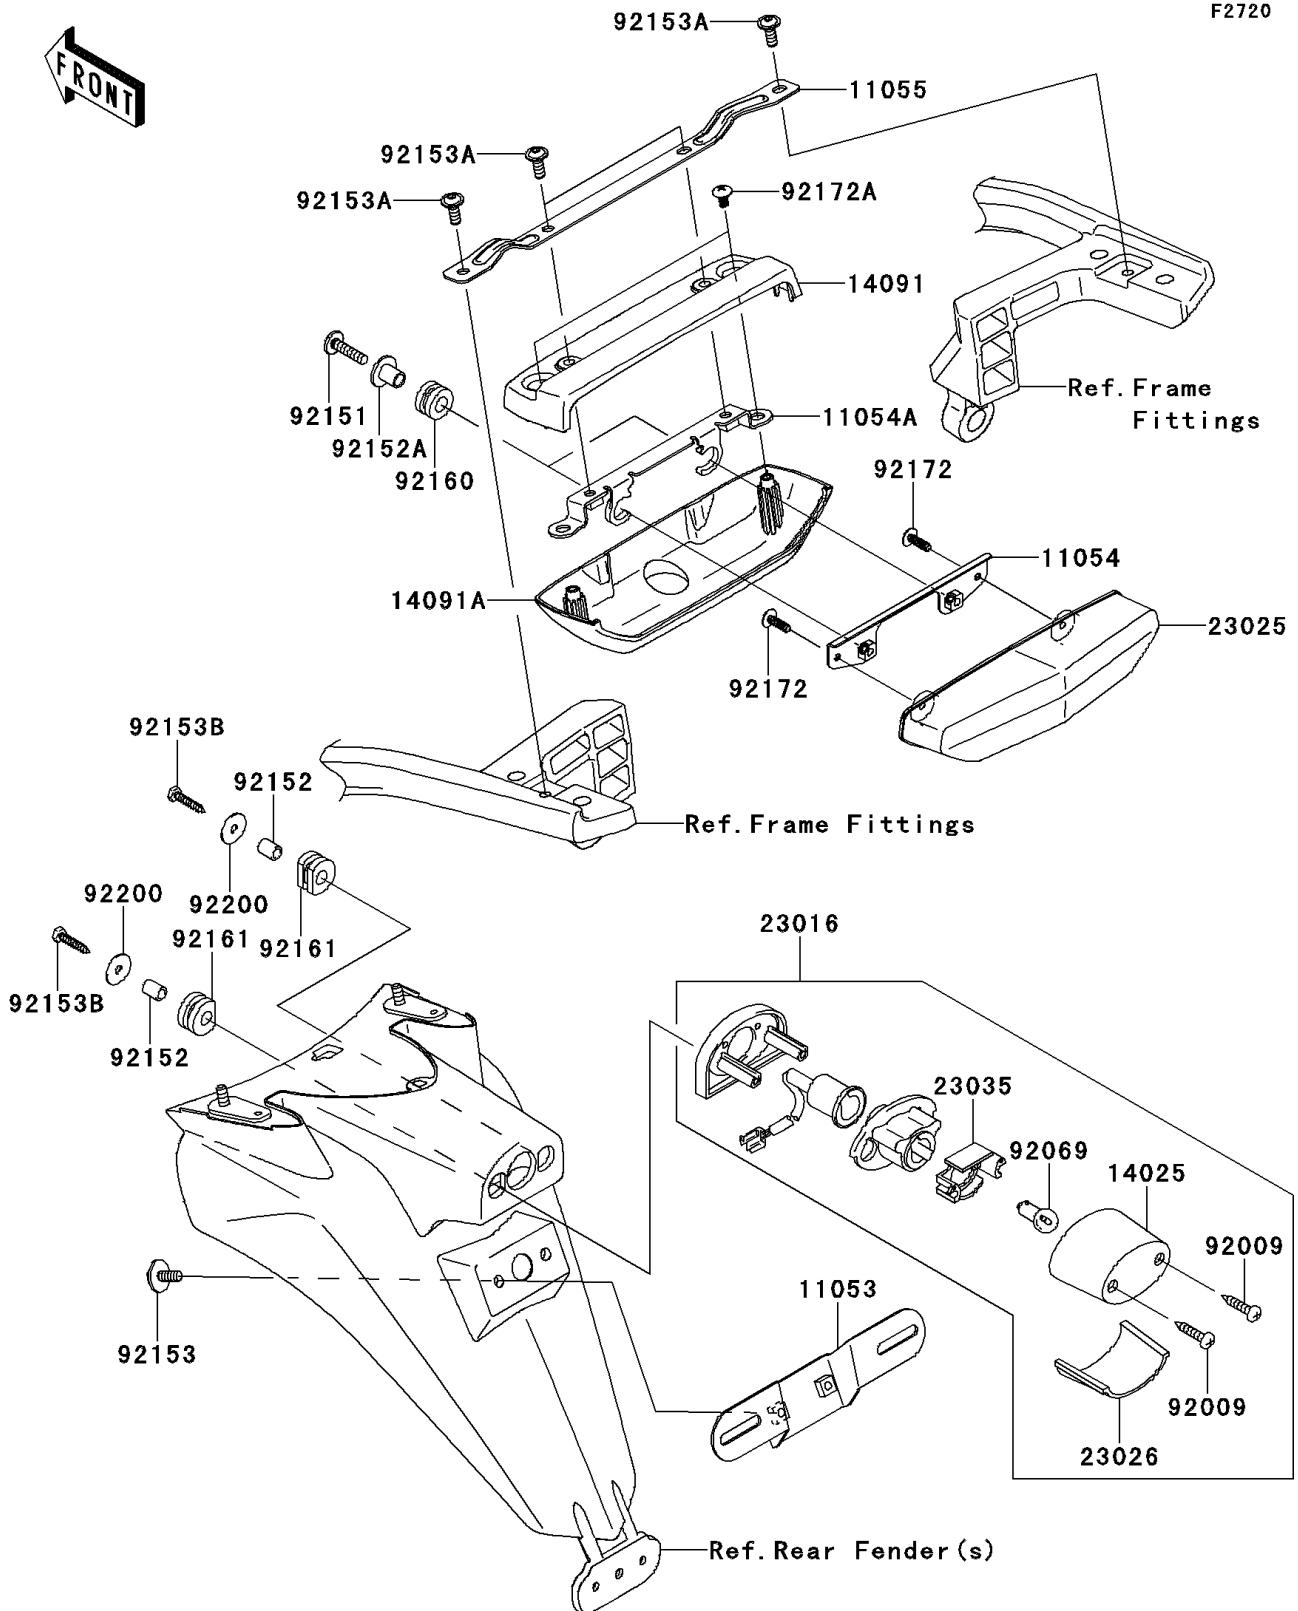

## 2008 Concours™ 14 PARTS DIAGRAM

Taillight(s)

## 2008 Concours™ 14 PARTS LIST

Taillight(s)

ITEM NAME	PART NUMBER	QUANTITY
BRACKET,LICENSE (Ref # 11053)	11053-0400	1
BRACKET,TAIL LAMP (Ref # 11054)	11054-0883	1
BRACKET (Ref # 11054A)	11054-1199	1
BRACKET,TAIL LAMP COVER (Ref # 11055)	11055-0323	1
COVER,LICENSE LAMP (Ref # 14025)	14025-1725	1
COVER,TAIL LAMP,UPP (Ref # 14091)	14091-0894	1
COVER,TAIL LAMP,LWR (Ref # 14091A)	14091-0895	1
LAMP-ASSY,LICENSE (Ref # 23016)	23016-1200	1
LAMP-TAIL (Ref # 23025)	23025-0035	1
LENS,LICENSE LAMP (Ref # 23026)	23026-1064	1
REFLECTOR-LAMP,LICENSE (Ref # 23035)	23035-1066	1
SCREW,TAPPING,4X20 (Ref # 92009)	92009-1378	1
BULB,12V 5W (Ref # 92069)	92069-1055	1
BOLT,SOCKET,6X25 (Ref # 92151)	92151-1611	1
COLLAR,6X9X11.5 (Ref # 92152)	92152-0372	1
COLLAR (Ref # 92152A)	92152-0666	1
BOLT,6X16 (Ref # 92153)	92153-0684	1
BOLT,SOCKET,6X16 (Ref # 92153A)	92153-0817	1
BOLT,TAPPING,5X25 (Ref # 92153B)	92153-1424	1
DAMPER (Ref # 92160)	92160-1167	1
DAMPER (Ref # 92161)	92161-1313	1
SCREW,TAPPING,5X16 (Ref # 92172)	92172-0175	1
SCREW,TAPPING,5X10 (Ref # 92172A)	92172-1061	1
WASHER,5.5X20X1.2 (Ref # 92200)	92200-0284	1