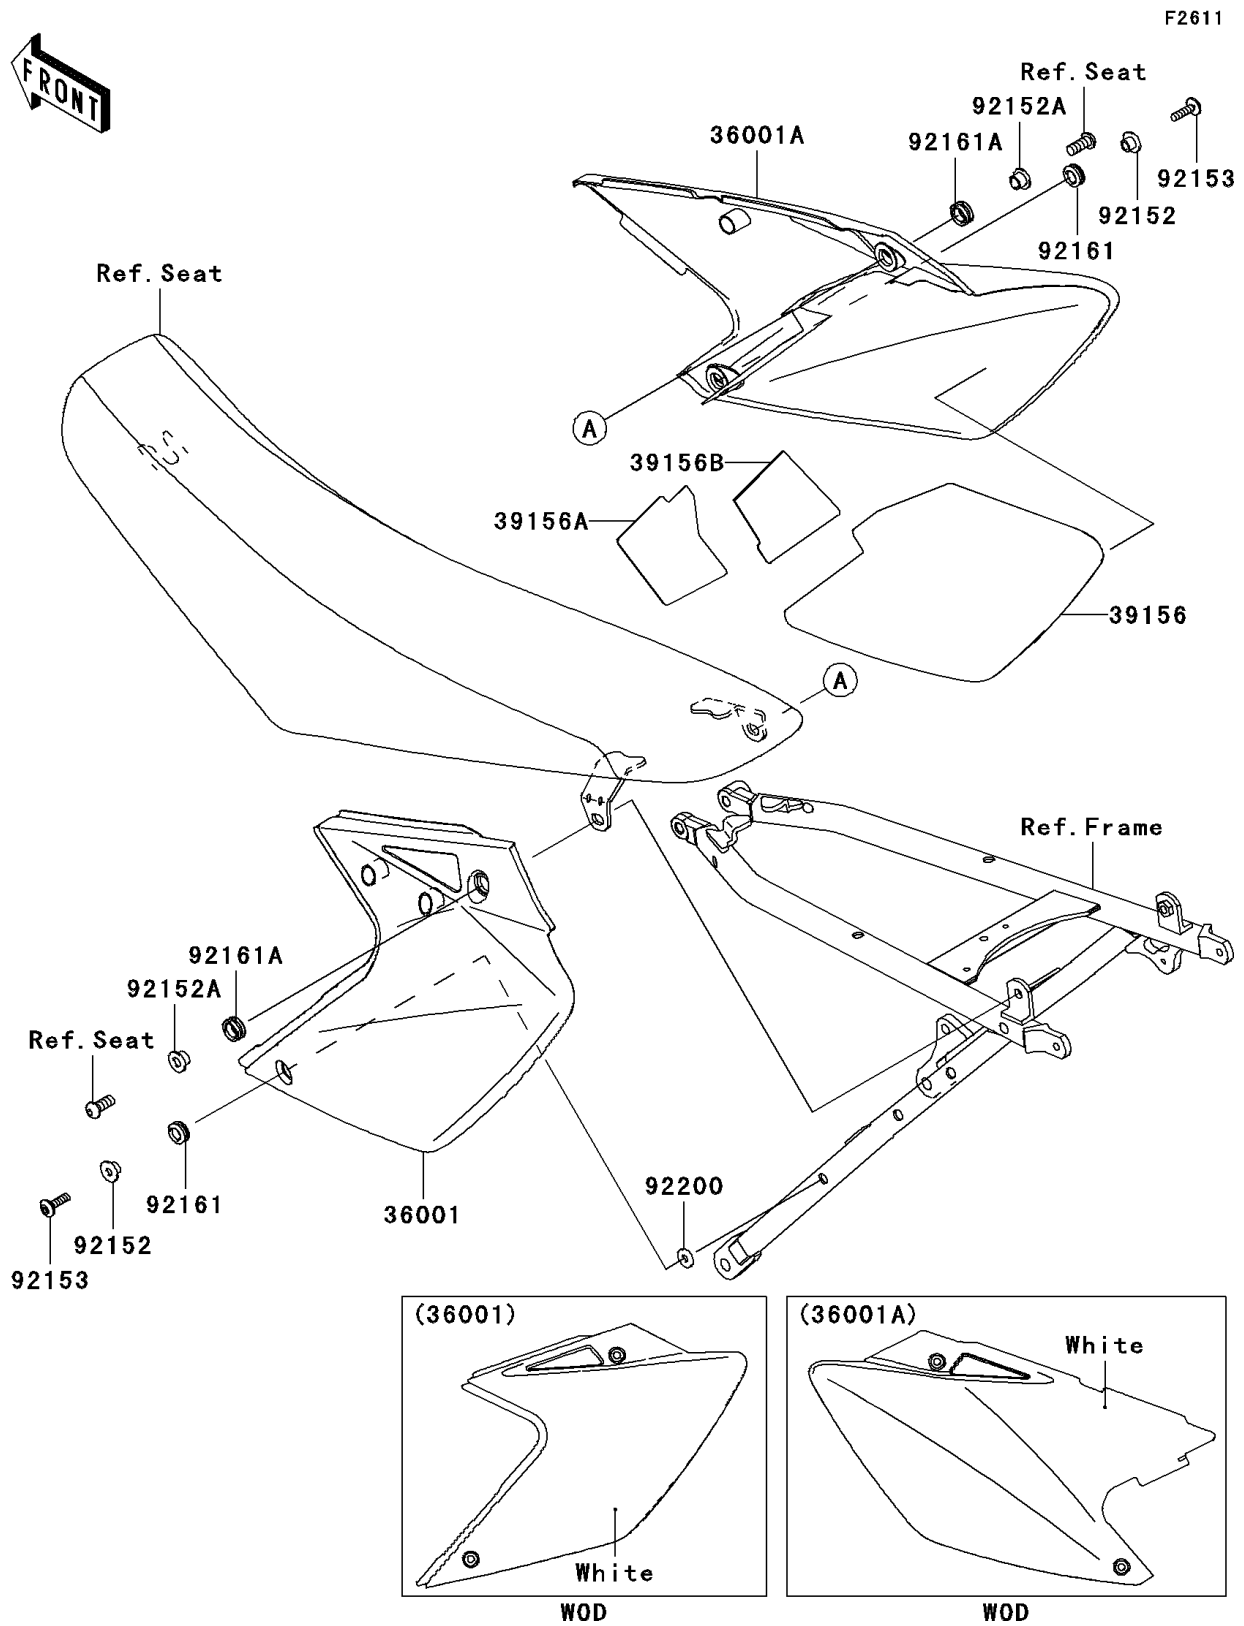

## 2010 PARTS DIAGRAM

Side Covers

## 2010 PARTS LIST

### Side Covers

ITEM NAME	PART NUMBER	QUANTITY
COVER-SIDE,LH,B.WHITE (Ref # 36001)	36001-0132-266	1
COVER-SIDE,RH,B.WHITE (Ref # 36001A)	36001-0133-266	1
PAD,SIDE COVER,RH (Ref # 39156)	39156-0270	1
PAD,SIDE COVER,RH,UPP,FR (Ref # 39156A)	39156-0341	1
PAD,SIDE COVER,RH,UPP,RR (Ref # 39156B)	39156-0342	1
COLLAR (Ref # 92152)	92152-0295	1
COLLAR (Ref # 92152A)	92152-0613	1
BOLT,SOCKET,6X22 (Ref # 92153)	92153-1356	1
DAMPER (Ref # 92161)	92161-0266	1
DAMPER (Ref # 92161A)	92161-0570	1
WASHER,6.5X16X2 (Ref # 92200)	92200-0312	1