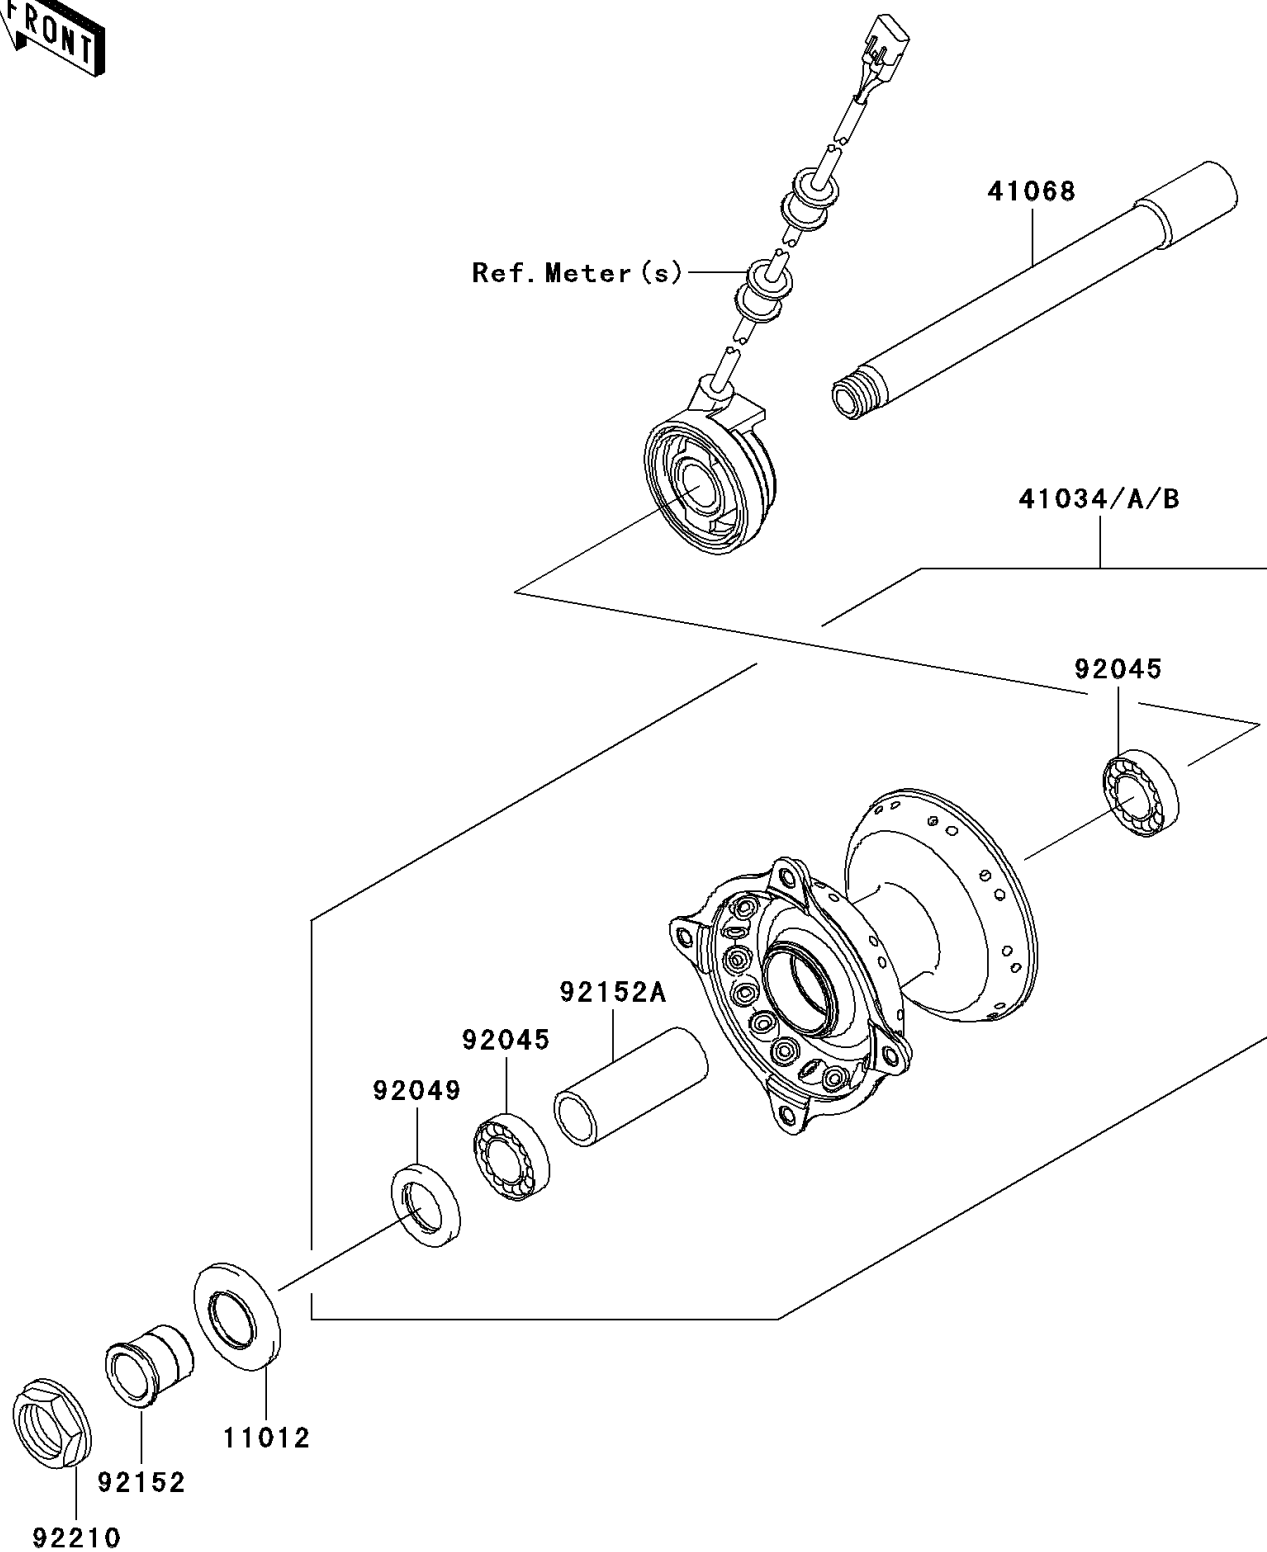

2010 PARTS DIAGRAM

Front Hub

F2230

2010 PARTS LIST

Front Hub

ITEM NAME	PART NUMBER	QUANTITY
CAP,AXLE (Ref # 11012)	11012-1581	1
DRUM-ASSY,FRONT BRAKE (Ref # 41034B)	41034-0066	1
AXLE,FR (Ref # 41068)	41068-0004	1
BEARING-BALL,69042RS (Ref # 92045)	92045-1284	1
SEAL-OIL,BJNC-2 25X37X5 (Ref # 92049)	92049-1403	1
COLLAR,FR AXLE,L=27.5 (Ref # 92152)	92152-0324	1
COLLAR,FRONT BRAKE DRUM,L=68 (Ref # 92152A)	92152-0514	1
NUT,18MM (Ref # 92210)	92210-0065	1