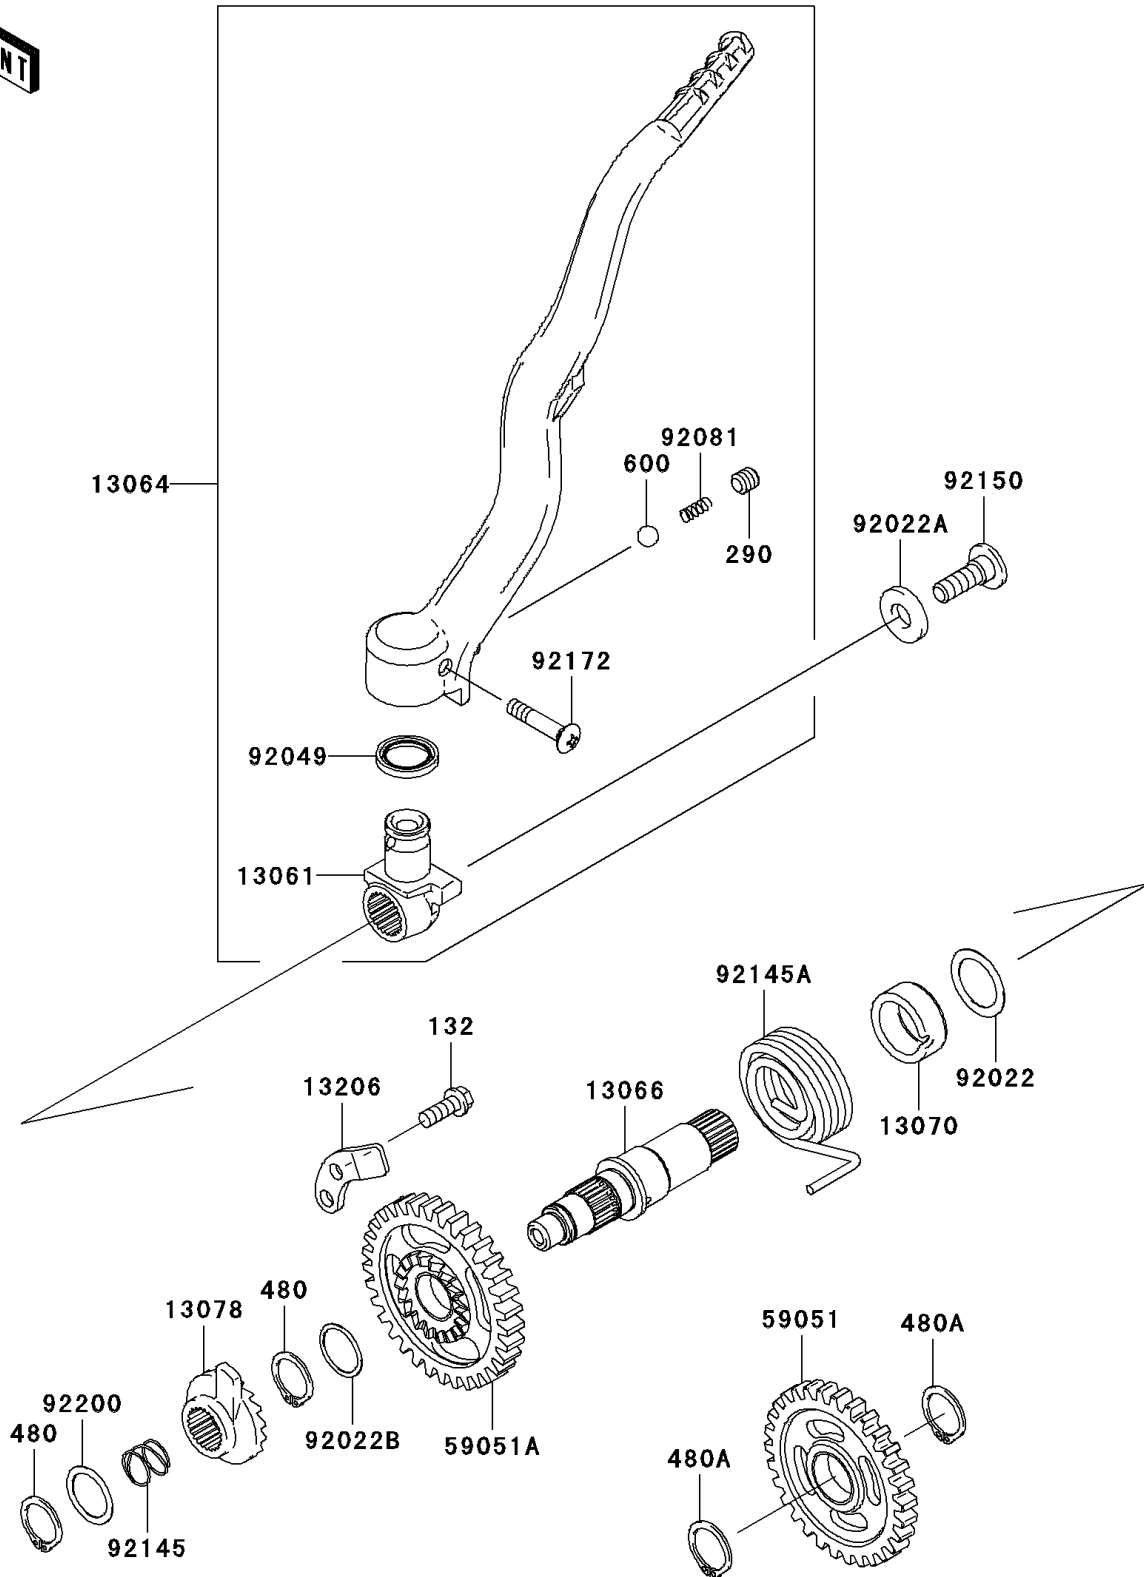

2010 PARTS DIAGRAM

Kickstarter Mechanism

E1340

2010 PARTS LIST

Kickstarter Mechanism

ITEM NAME	PART NUMBER	QUANTITY
BOLT-FLANGED-SMALL,6X16 (Ref # 132)	132BA0616	1
SCREW-SET-SOCKET,8X8 (Ref # 290)	290CA0808	1
CIRCLIP-TYPE-C,18MM (Ref # 480)	480J1800	1
CIRCLIP-TYPE-C,19MM (Ref # 480A)	480J1900	1
BALL-STEEL,1/4" (Ref # 600)	600A0800	1
BOSS (Ref # 13061)	13061-0146	1
LEVER-ASSY-KICK (Ref # 13064)	13064-0051	1
SHAFT-KICK (Ref # 13066)	13066-0008	1
GUIDE,KICK SPRING (Ref # 13070)	13070-1378	1
RATCHET (Ref # 13078)	13078-0008	1
GUIDE-KICK (Ref # 13206)	13206-0005	1
GEAR-SPUR,30T (Ref # 59051)	59051-0030	1
GEAR-SPUR,33T (Ref # 59051A)	59051-0046	1
WASHER,20.3X28.0X0.5 (Ref # 92022)	92022-1885	1
WASHER,10X22X3.2 (Ref # 92022A)	92022-1944	1
WASHER,18.3X22X0.5 (Ref # 92022B)	92022-271	1
SEAL-OIL,KICK PEDAL (Ref # 92049)	92049-1387	1
SPRING,KICK PEDAL (Ref # 92081)	92081-020	1
SPRING (Ref # 92145)	92145-0162	1
SPRING,RETURN (Ref # 92145A)	92145-0297	1
BOLT,8X25 (Ref # 92150)	92150-1858	1
SCREW,6X30 (Ref # 92172)	92172-1088	1
WASHER,18.3X24X0.5 (Ref # 92200)	92200-0075	1