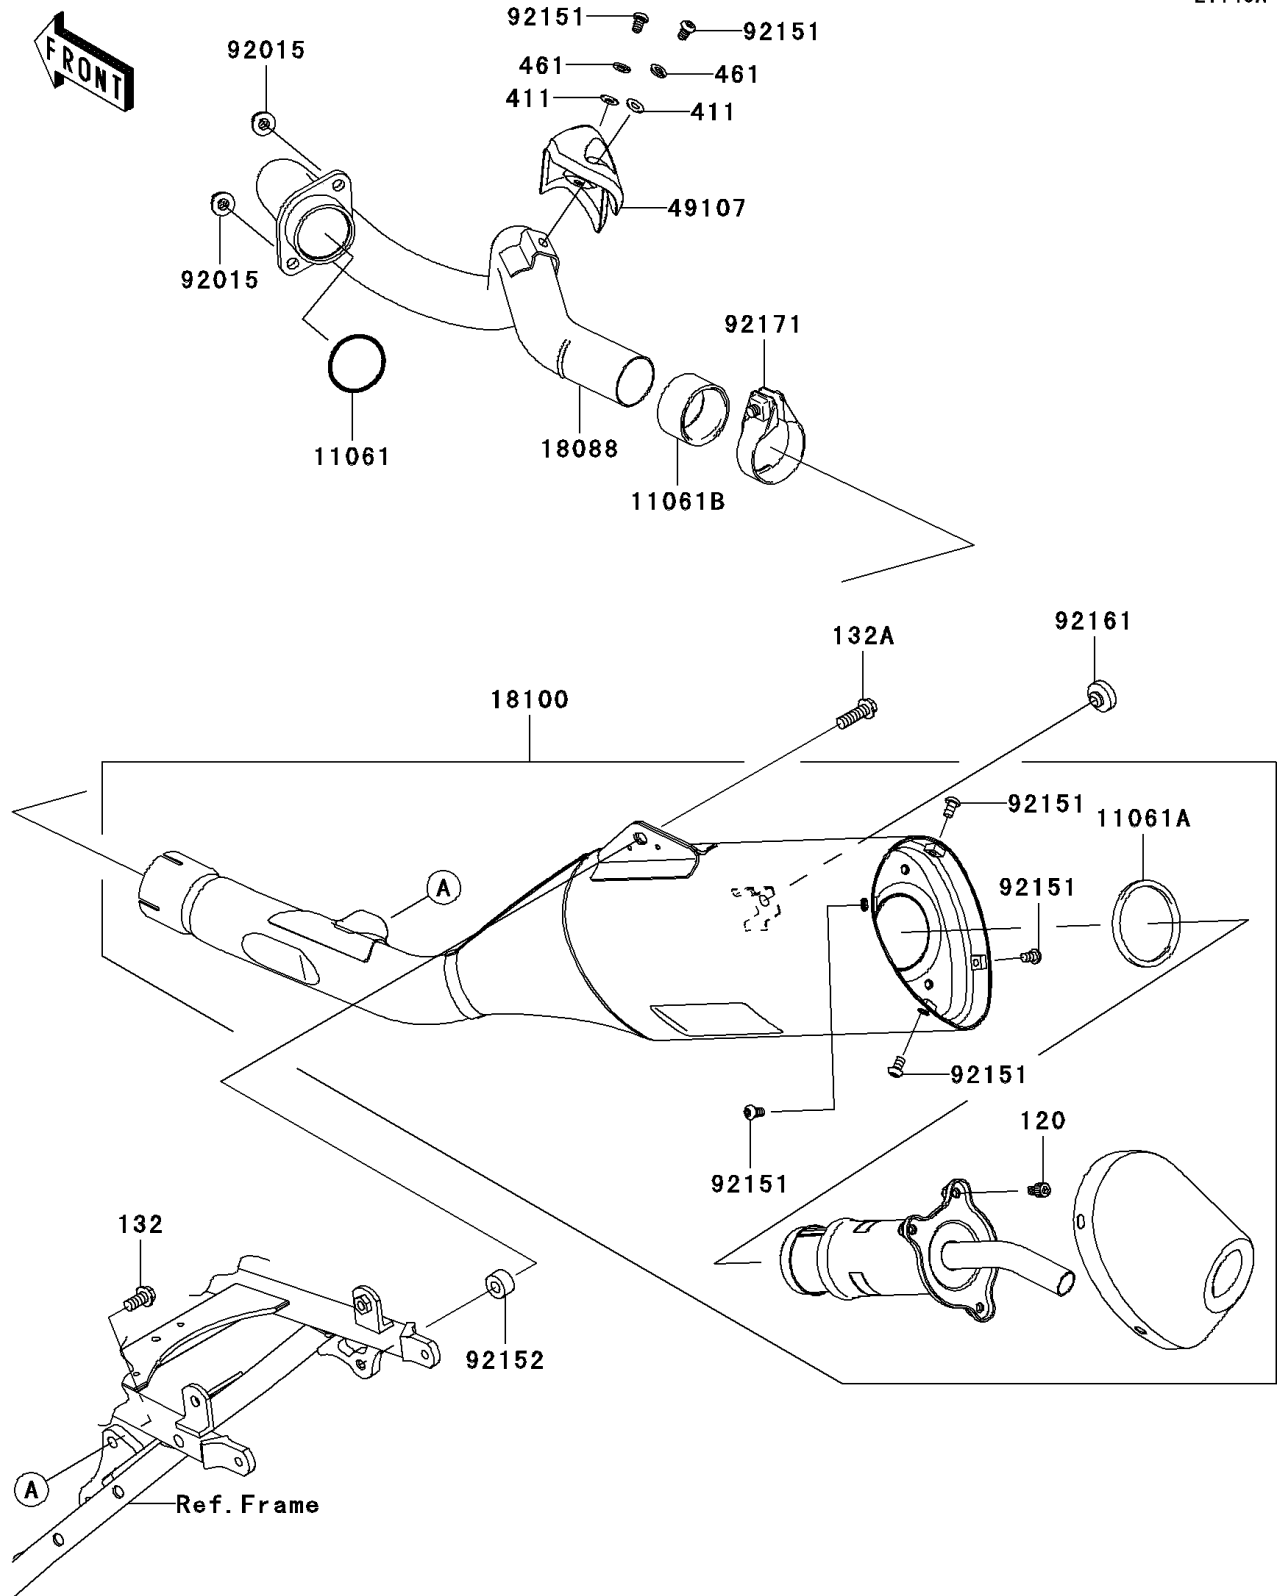

## 2010 PARTS DIAGRAM

Muffler(s)(JKALXGA1 8A006446-)

E1140A

## 2010 PARTS LIST

Muffler(s)(JKALXGA1 8A006446-)

ITEM NAME	PART NUMBER	QUANTITY
BOLT-SOCKET,6X10 (Ref # 120)	120CA0610	1
BOLT-FLANGED-SMALL,8X18 (Ref # 132)	132BB0818	1
BOLT-FLANGED-SMALL,8X25 (Ref # 132A)	132BB0825	1
WASHER-PLAIN,6MM (Ref # 411)	411S0600	1
WASHER-SPRING,6MM (Ref # 461)	461S0600	1
GASKET,38.9X46.4X3.0 (Ref # 11061)	11061-0082	1
GASKET (Ref # 11061A)	11061-0100	1
GASKET,38.1X48.7X32 (Ref # 11061B)	11061-0285	1
PIPE-EXHAUST (Ref # 18088)	18088-0371	1
BODY-ASSY-MUFFLER (Ref # 18100)	18100-0073	1
COVER-EXHAUST PIPE (Ref # 49107)	49107-0109	1
NUT,8MM (Ref # 92015)	92015-1402	1
BOLT,SOCKET,6X10 (Ref # 92151)	92151-1449	1
COLLAR (Ref # 92152)	92152-3726	1
DAMPER,8X22X6 (Ref # 92161)	92161-0516	1
CLAMP (Ref # 92171)	92171-0653	1