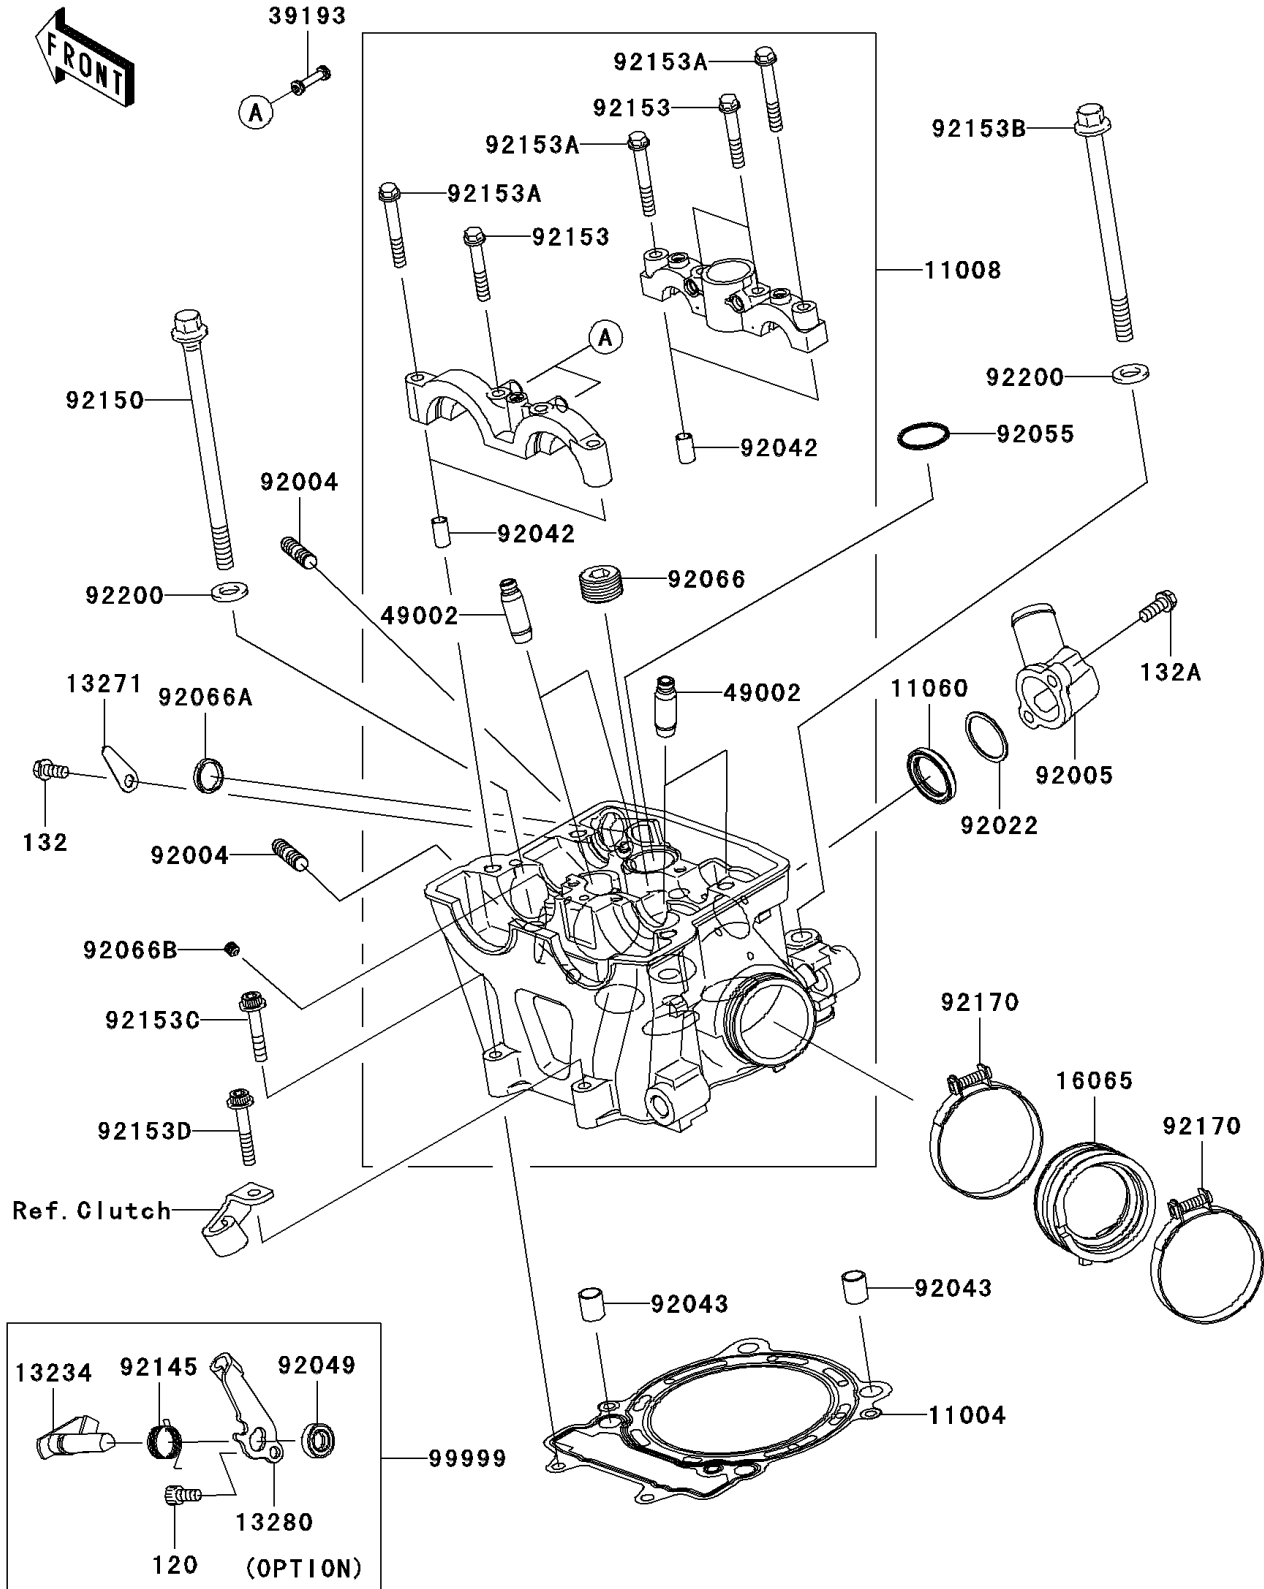

## 2010 PARTS DIAGRAM

Cylinder Head

E1111

## 2010 PARTS LIST

### Cylinder Head

ITEM NAME	PART NUMBER	QUANTITY
BOLT-SOCKET,6X12 (Ref # 120)	120CA0612	1
BOLT-FLANGED-SMALL,6X12 (Ref # 132)	132BA0612	1
BOLT-FLANGED-SMALL,6X16 (Ref # 132A)	132BA0616	1
GASKET-HEAD (Ref # 11004)	11004-0088	1
HEAD-COMP-CYLINDER (Ref # 11008)	11008-0140	1
GASKET,THERMOSTAT (Ref # 11060)	11060-1300	1
SHAFT-COMP,DECOMP (Ref # 13234)	13234-0009	1
PLATE (Ref # 13271)	13271-0675	1
HOLDER,DECOMP (Ref # 13280)	13280-0038	1
HOLDER-CARBURETOR (Ref # 16065)	16065-0050	1
PIPE-OIL (Ref # 39193)	39193-0027	1
GUIDE-VALVE (Ref # 49002)	49002-0007	1
STUD,8X22 (Ref # 92004)	92004-0025	1
FITTING (Ref # 92005)	92005-0018	1
WASHER,25.3X30X1 (Ref # 92022)	92022-161	1
PIN,DOWEL,6.3X8X14 (Ref # 92042)	92042-007	1
PIN,10.1X12X14 (Ref # 92043)	92043-4009	1
SEAL-OIL (Ref # 92049)	92049-1196	1
RING-O,23.5X2.0 (Ref # 92055)	92055-0046	1
PLUG,PT1/2X12.5 (Ref # 92066)	92066-0002	1
PLUG,4X18 (Ref # 92066A)	92066-0024	1
PLUG,6X6 (Ref # 92066B)	92066-0068	1
SPRING (Ref # 92145)	92145-0048	1
BOLT,L=140 (Ref # 92150)	92150-1935	1
BOLT,6X38 (Ref # 92153)	92153-0338	1
BOLT,6X45 (Ref # 92153A)	92153-0339	1
BOLT,FLANGED-SMALL,10X127 (Ref # 92153B)	92153-1001	1
BOLT,SOCKET,6X35 (Ref # 92153C)	92153-1556	1
BOLT,SOCKET,6X40 (Ref # 92153D)	92153-1725	1

## 2010 PARTS LIST

Cylinder Head

ITEM NAME	PART NUMBER	QUANTITY
CLAMP (Ref # 92170)	92170-1448	1
WASHER,10.5X19X2.3 (Ref # 92200)	92200-0114	1
KIT.,MANUAL DECOMP (Ref # 99999)	99999-0023	1