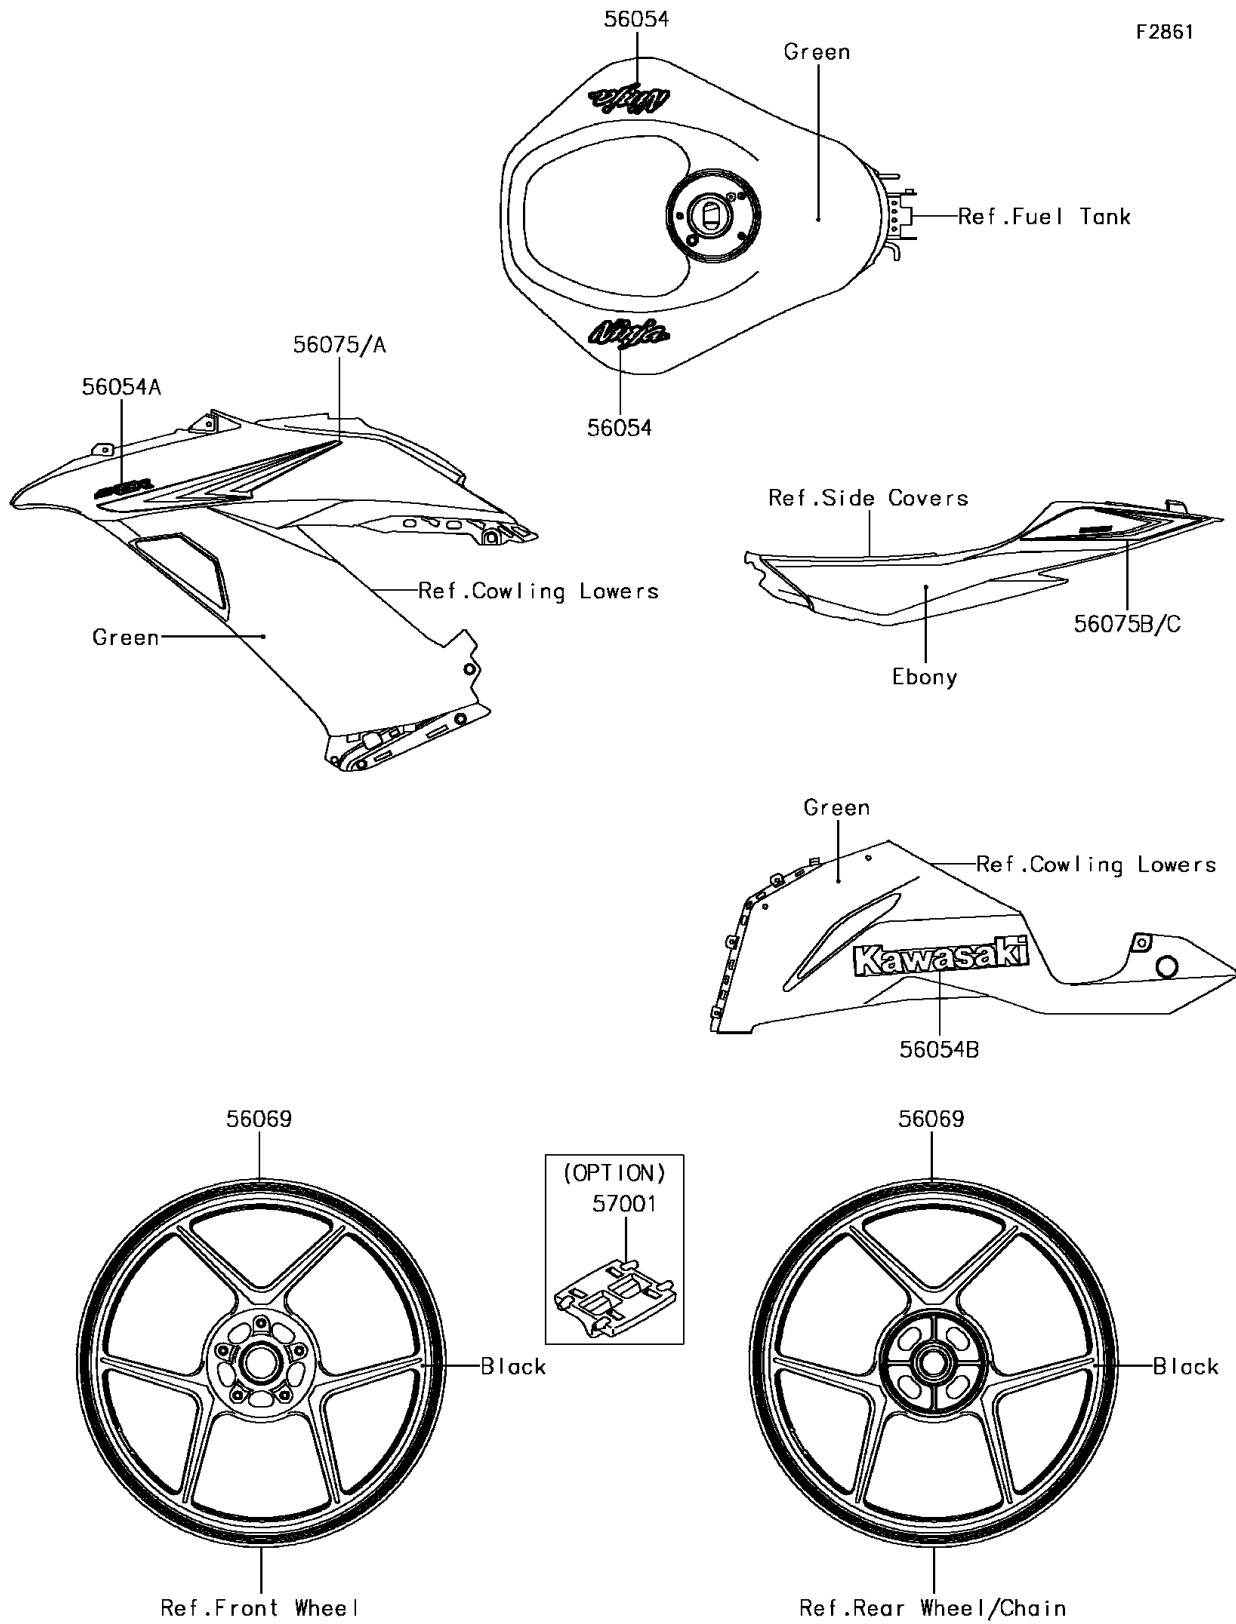

2016 NINJA® ZX™-6R PARTS DIAGRAM

Decals(Green)(EGF)

2016 NINJA® ZX™-6R PARTS LIST

Decals(Green)(EGF)

ITEM NAME	PART NUMBER	QUANTITY
MARK,FUEL TANK,NINJA (Ref # 56054)	56054-1414	1
MARK,SIDE COWL.,ZX-6R (Ref # 56054A)	56054-1902	1
MARK,LWR COWL.,KAWASAKI (Ref # 56054B)	56054-1905	1
PATTERN,WHEEL,GREEN,4X1353 (Ref # 56069)	56069-0103	1
PATTERN,SIDE COWL.,LH (Ref # 56075)	56075-1145	1
PATTERN,SIDE COWL.,RH (Ref # 56075A)	56075-1146	1
PATTERN,TAIL COVER,LH (Ref # 56075B)	56075-1147	1
PATTERN,TAIL COVER,RH (Ref # 56075C)	56075-1148	1
RIM STRIPE APPLICATOR (Ref # 57001)	57001-1752	1