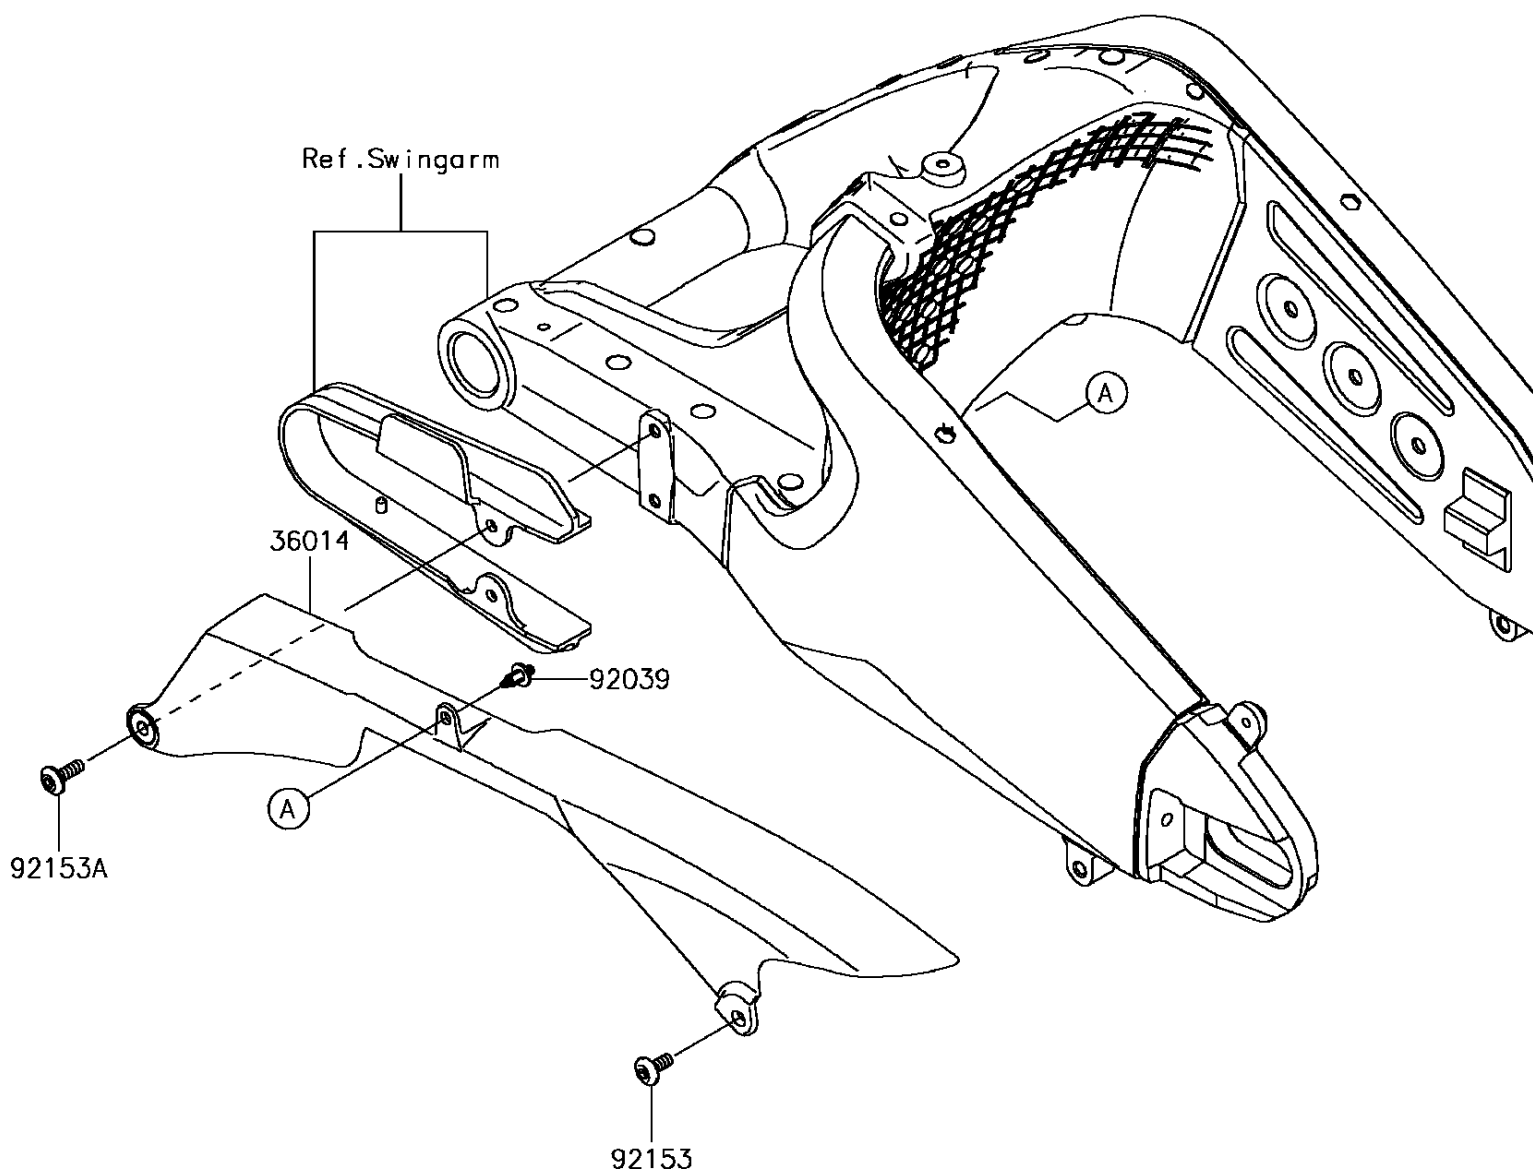

2016 NINJA® ZX™-6R PARTS DIAGRAM

Chain Cover

F2650

2016 NINJA® ZX™-6R PARTS LIST

Chain Cover

ITEM NAME	PART NUMBER	QUANTITY
CASE-CHAIN (Ref # 36014)	36014-0048	1
RIVET (Ref # 92039)	92039-0068	1
BOLT,SOCKET,6X14 (Ref # 92153)	92153-0422	1
BOLT,SOCKET,6X18 (Ref # 92153A)	92153-1675	1