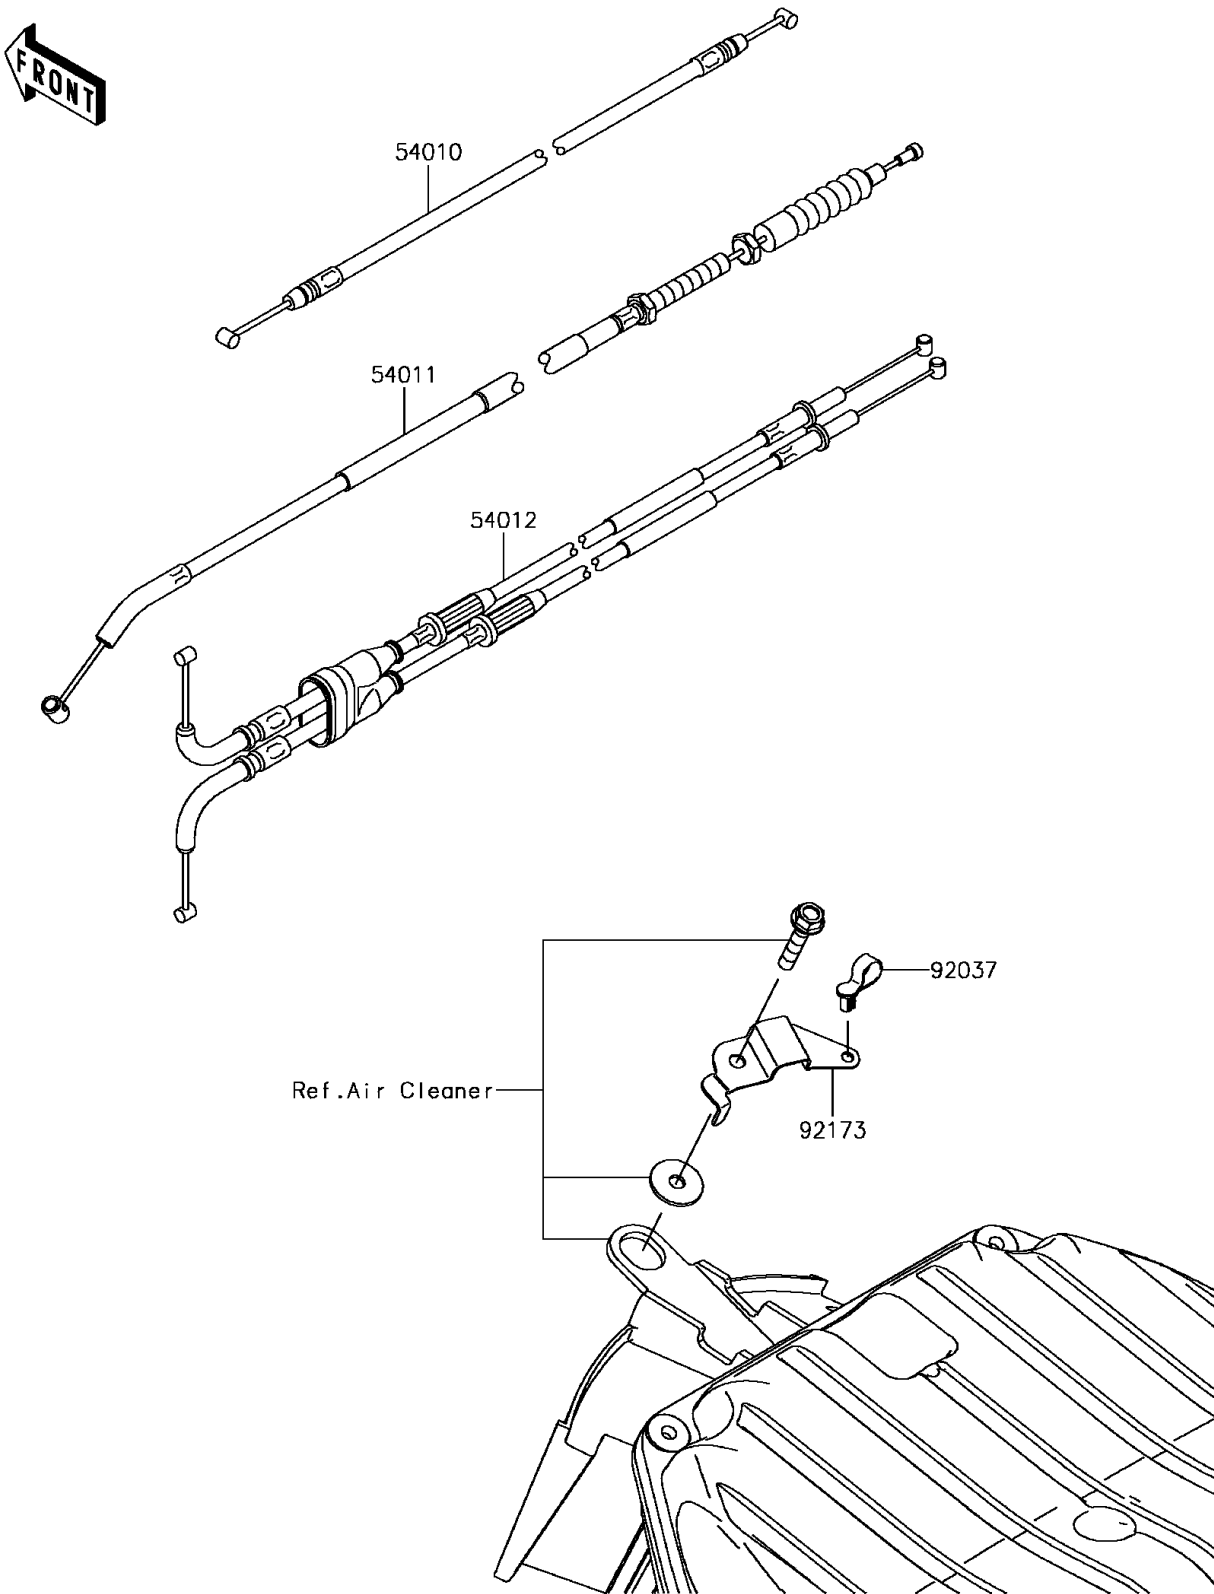

2016 NINJA® ZX™-6R PARTS DIAGRAM

Cables

F2540

2016 NINJA® ZX™-6R PARTS LIST

Cables

ITEM NAME	PART NUMBER	QUANTITY
CABLE,SEAT LOCK (Ref # 54010)	54010-0590	1
CABLE-CLUTCH (Ref # 54011)	54011-0564	1
CABLE-THROTTLE (Ref # 54012)	54012-0586	1
CLAMP,SPEED,L=43 (Ref # 92037)	92037-1290	1
CLAMP (Ref # 92173)	92173-1151	1