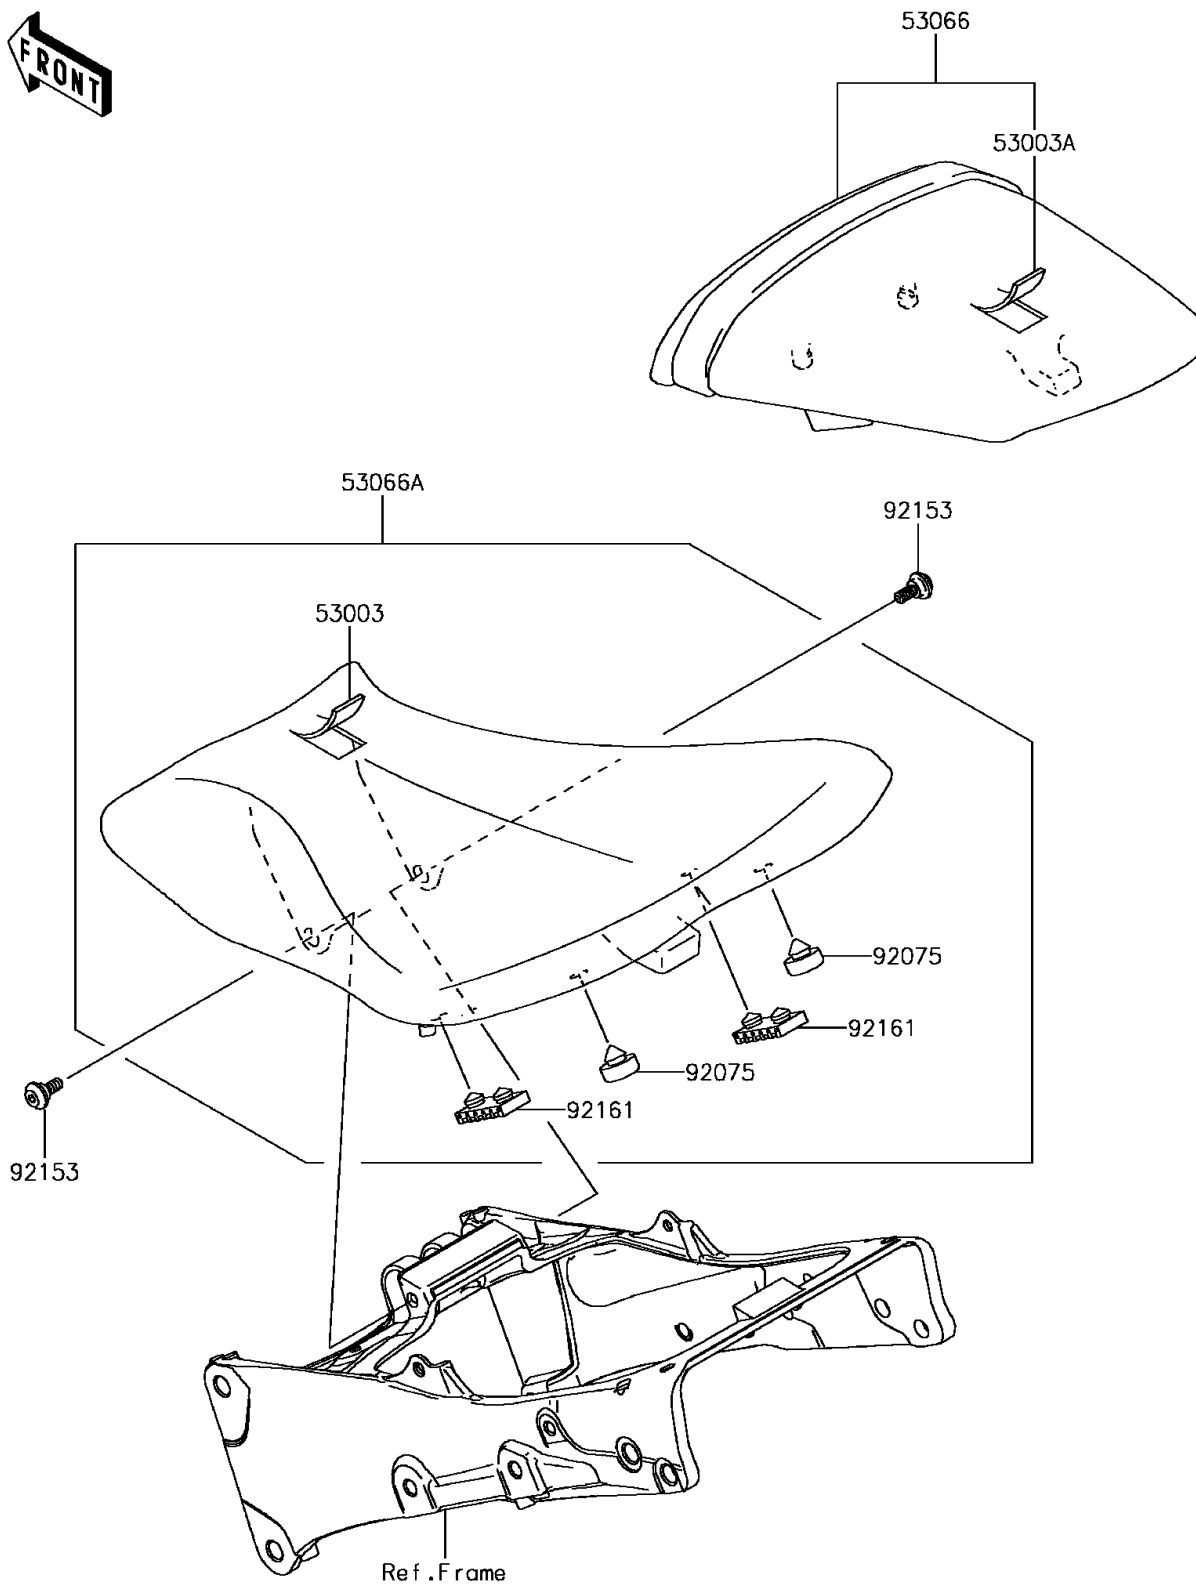

2016 NINJA® ZX™-6R PARTS DIAGRAM

Seat

F2510

2016 NINJA® ZX™-6R PARTS LIST

Seat

ITEM NAME	PART NUMBER	QUANTITY
LEATHER,FRONT SEAT,BLACK (Ref # 53003)	53003-0120-MA	1
LEATHER,REAR SEAT,BLACK (Ref # 53003A)	53003-0121-MA	1
SEAT,RR,LEATHER BLK+BAND BLK (Ref # 53066)	53066-0189-12Y	1
SEAT-ASSY,FR,BLACK (Ref # 53066A)	53066-0246-MA	1
DAMPER,10X20X8 (Ref # 92075)	92075-1927	1
BOLT,SOCKET,6MM (Ref # 92153)	92153-0489	1
DAMPER,SEAT (Ref # 92161)	92161-1489	1