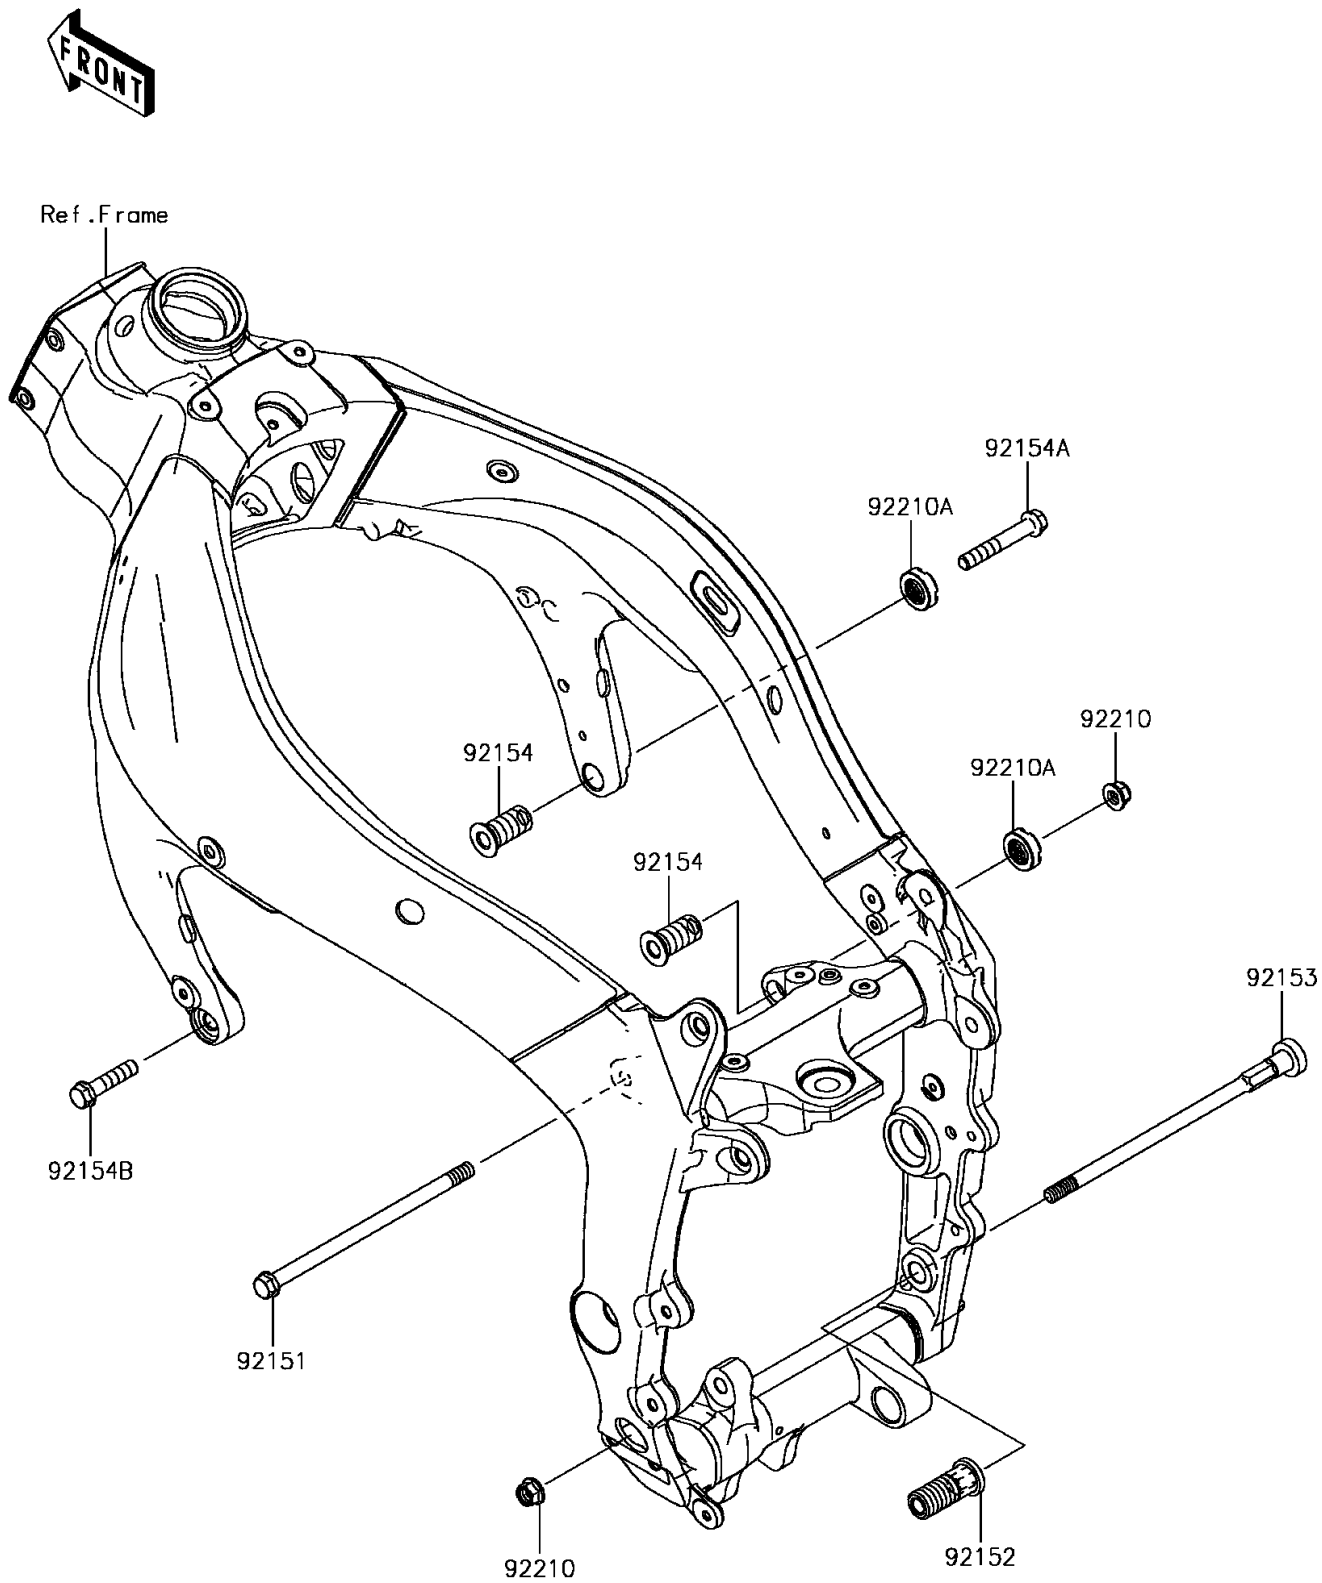

## 2016 NINJA® ZX™-6R PARTS DIAGRAM

Engine Mount

F2122

## 2016 NINJA® ZX™-6R PARTS LIST

Engine Mount

ITEM NAME	PART NUMBER	QUANTITY
BOLT,FLANGED,10X190 (Ref # 92151)	92151-1915	1
COLLAR,ENGINE MOUNT (Ref # 92152)	92152-0076	1
BOLT,SOCKET,10X227 (Ref # 92153)	92153-1328	1
BOLT,ENGINE MOUNT,18MM (Ref # 92154)	92154-0249	1
BOLT,FLANGED,10X65 (Ref # 92154A)	92154-0312	1
BOLT,FLANGED,10X40 (Ref # 92154B)	92154-0313	1
NUT,LOCK,FLANGED,10MM (Ref # 92210)	92210-1139	1
NUT,18MM (Ref # 92210A)	92210-1203	1