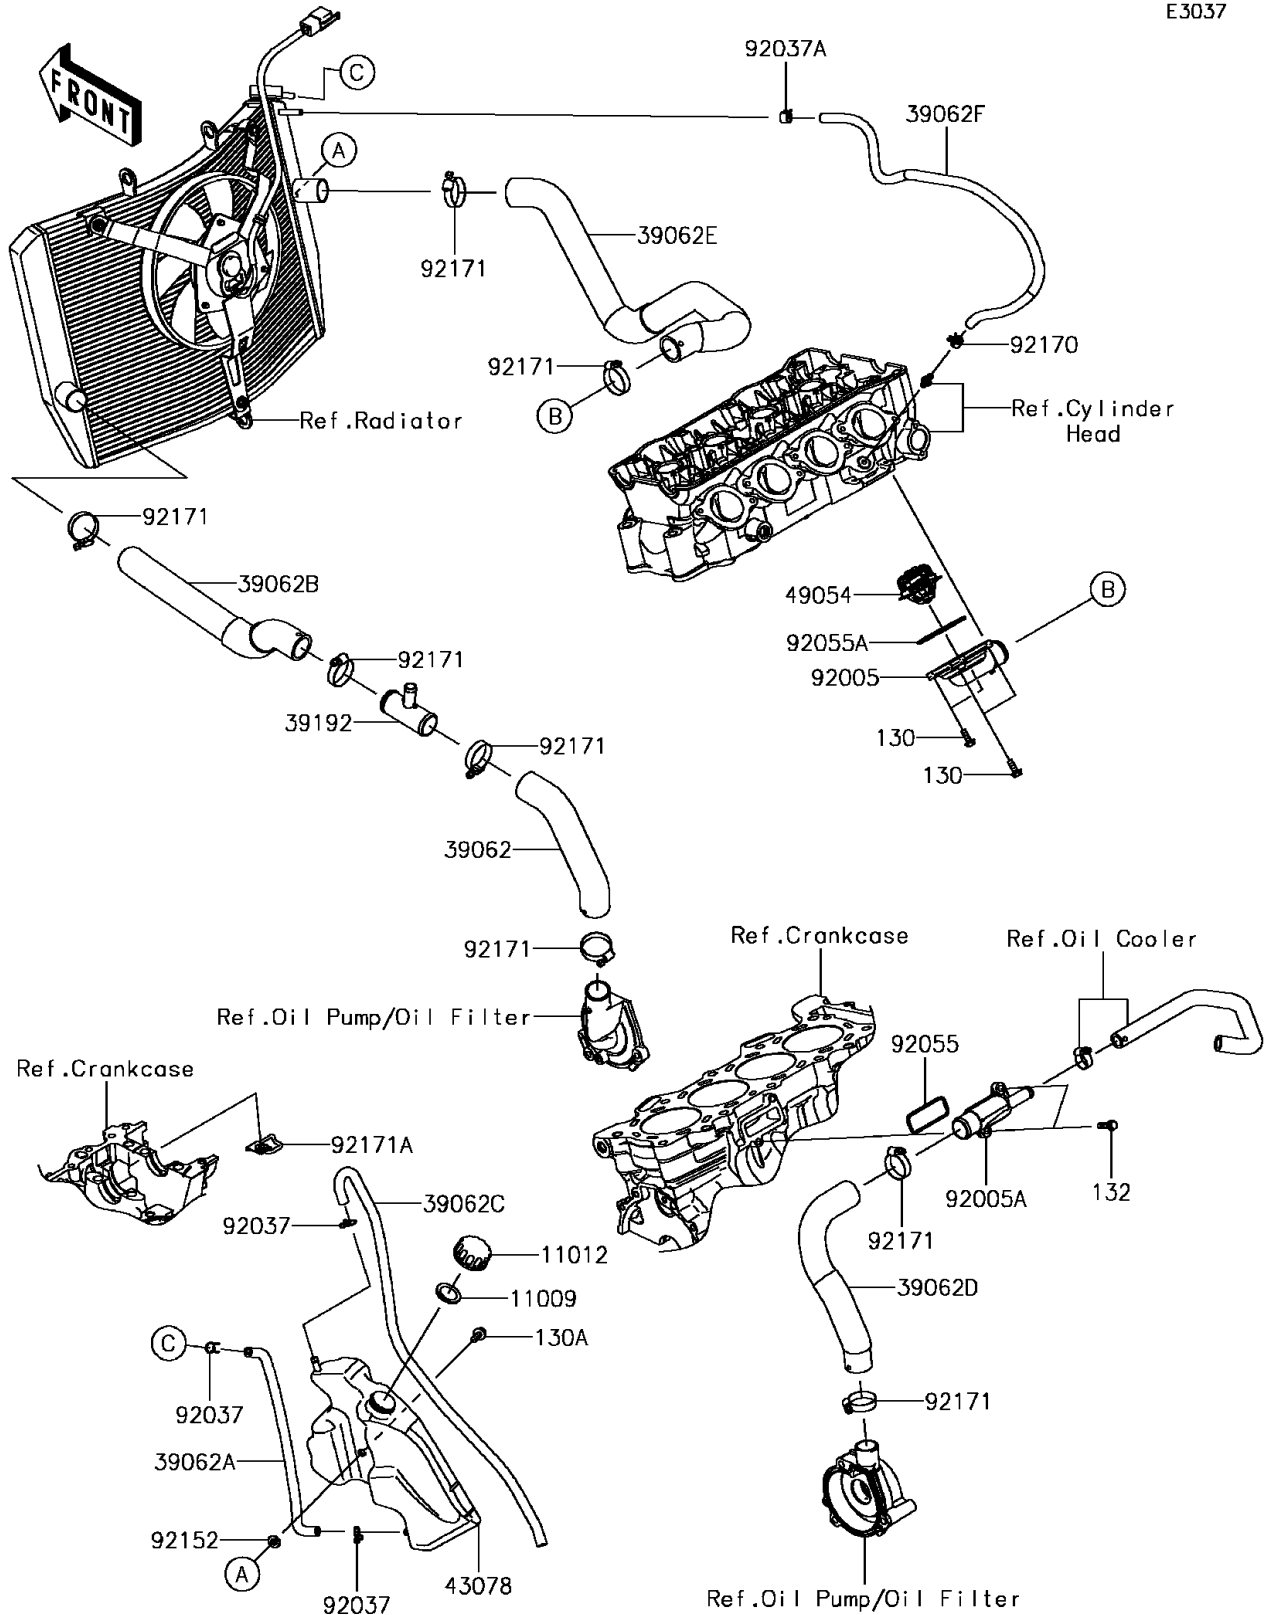

## 2016 NINJA® ZX™-6R PARTS DIAGRAM

Water Pipe

E3037

## 2016 NINJA® ZX™-6R PARTS LIST

Water Pipe

ITEM NAME	PART NUMBER	QUANTITY
GASKET,RESERVOIR TANK CAP (Ref # 11009)	11009-1145	1
CAP (Ref # 11012)	11012-1084	1
BOLT-FLANGED,5X14 (Ref # 130)	130BA0514	1
BOLT-FLANGED,6X14 (Ref # 130A)	130BA0614	1
BOLT-FLANGED-SMALL,6X20 (Ref # 132)	132BB0620	1
HOSE-COOLING,PIPE-W.PUMP (Ref # 39062)	39062-0166	1
HOSE-COOLING,RESERVOIR (Ref # 39062A)	39062-0269	1
HOSE-COOLING,RAD.-WATER PIPE (Ref # 39062B)	39062-0609	1
HOSE-COOLING,OVERFLOW (Ref # 39062C)	39062-0618	1
HOSE-COOLING,W.PUMP-CYLINDER (Ref # 39062D)	39062-0626	1
HOSE-COOLING,HEAD-RAD. (Ref # 39062E)	39062-0627	1
HOSE-COOLING,RAD.-HEAD (Ref # 39062F)	39062-0628	1
PIPE-WATER (Ref # 39192)	39192-0100	1
RESERVOIR (Ref # 43078)	43078-0564	1
THERMOSTAT (Ref # 49054)	49054-0004	1
FITTING,THERMO CAP (Ref # 92005)	92005-0814	1
FITTING (Ref # 92005A)	92005-0817	1
CLAMP,TUBE (Ref # 92037)	92037-147	1
CLAMP,TUBE (Ref # 92037A)	92037-1505	1
RING-O (Ref # 92055)	92055-1402	1
RING-O,THERMOSTAT CAP (Ref # 92055A)	92055-1699	1
COLLAR (Ref # 92152)	92152-1414	1
CLAMP (Ref # 92170)	92170-1493	1
CLAMP (Ref # 92171)	92171-0179	1
CLAMP (Ref # 92171A)	92171-1925	1