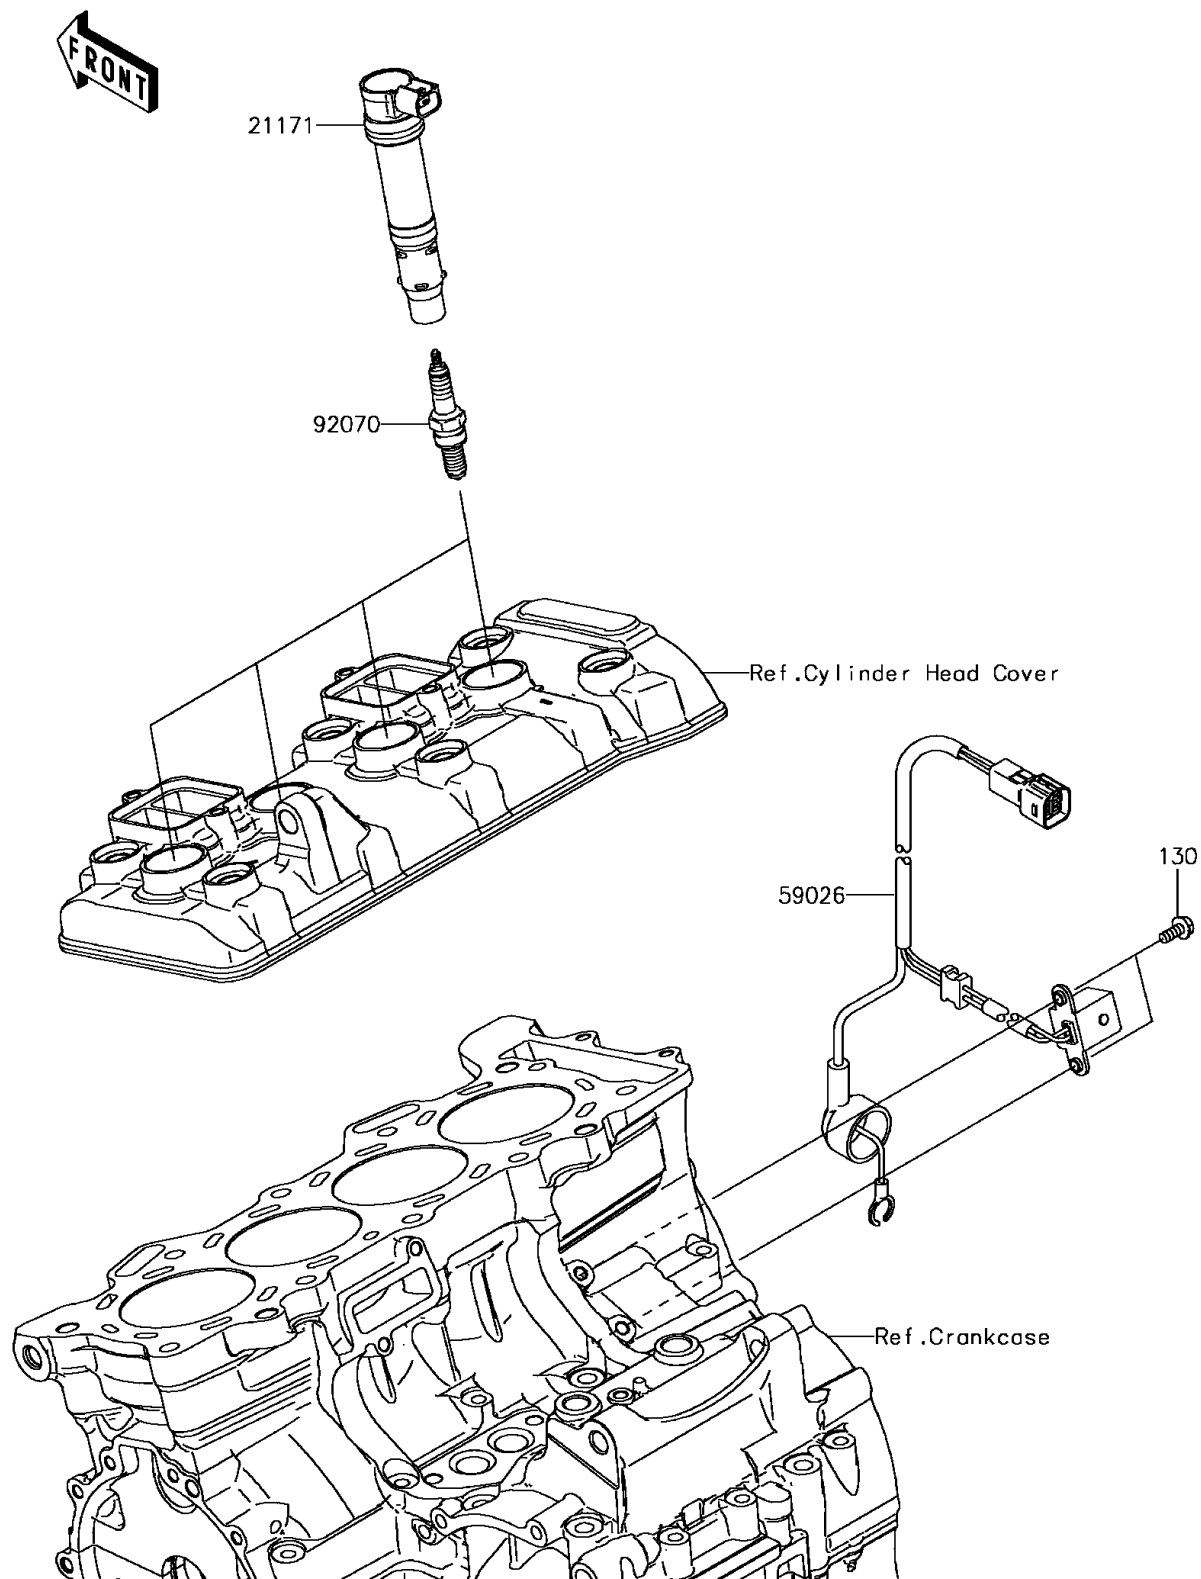

2016 NINJA® ZX™-6R PARTS DIAGRAM

Ignition System

E1830

2016 NINJA® ZX™-6R PARTS LIST

Ignition System

ITEM NAME	PART NUMBER	QUANTITY
BOLT-FLANGED,5X12 (Ref # 130)	130BA0512	1
COIL-ASSY-IGNITION (Ref # 21171)	21171-0021	1
COIL-PULSING (Ref # 59026)	59026-0039	1
PLUG-SPARK,CR9E(NGK) (Ref # 92070)	92070-1266	1