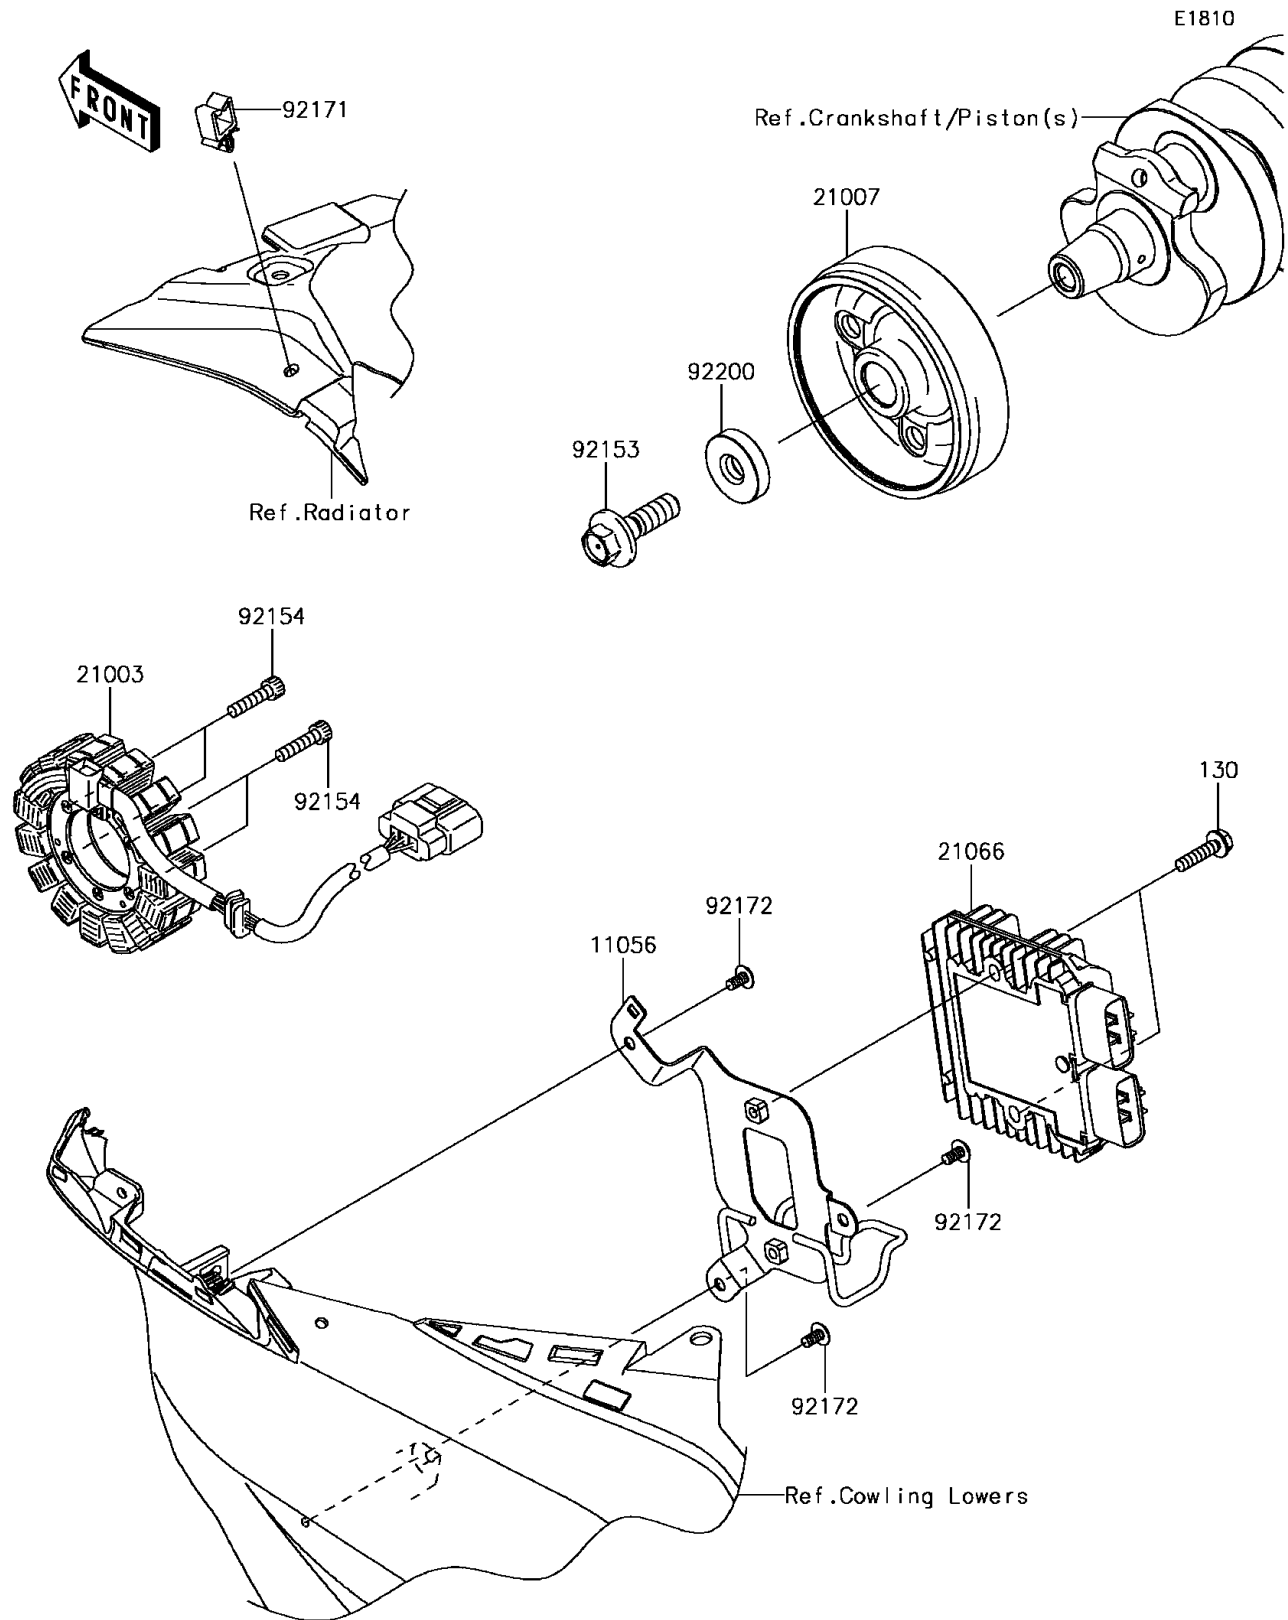

2016 NINJA® ZX™-6R PARTS DIAGRAM

Generator

2016 NINJA® ZX™-6R PARTS LIST

Generator

ITEM NAME	PART NUMBER	QUANTITY
BRACKET,REGULATOR (Ref # 11056)	11056-2283	1
BOLT-FLANGED,6X25 (Ref # 130)	130BA0625	1
STATOR (Ref # 21003)	21003-0107	1
ROTOR (Ref # 21007)	21007-0123	1
REGULATOR-VOLTAGE (Ref # 21066)	21066-0730	1
BOLT,12X40 (Ref # 92153)	92153-1855	1
BOLT,SOCKET,6X25 (Ref # 92154)	92154-0477	1
CLAMP (Ref # 92171)	92171-0290	1
SCREW,TAPPING,5X10 (Ref # 92172)	92172-0262	1
WASHER,12X36X8 (Ref # 92200)	92200-1249	1