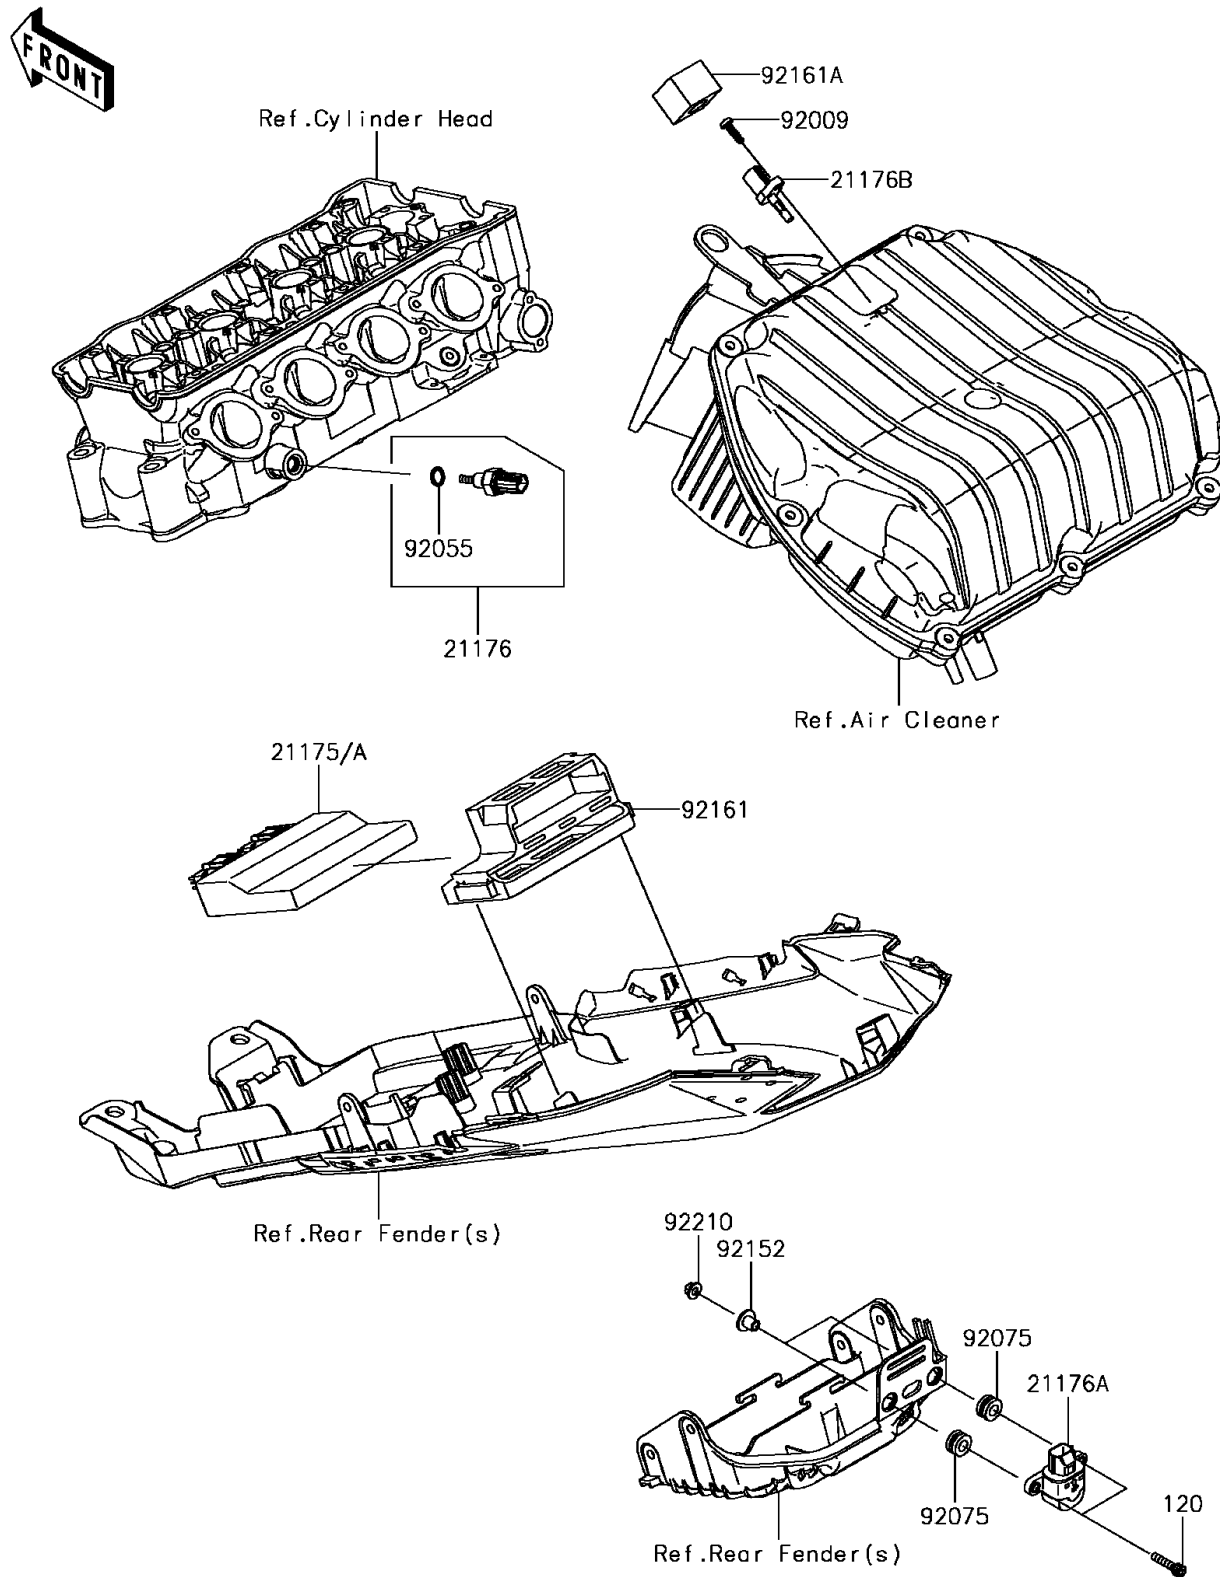

2016 NINJA® ZX™-6R PARTS DIAGRAM

Fuel Injection

E1530

2016 NINJA® ZX™-6R PARTS LIST

Fuel Injection

ITEM NAME	PART NUMBER	QUANTITY
BOLT-SOCKET,5X22 (Ref # 120)	120CB0522	1
CONTROL UNIT-ELECTRONIC (Ref # 21175)	21175-0810	1
CONTROL UNIT-ELECTRONIC (Ref # 21175A)	21175-0812	1
SENSOR,WATER TEMP (Ref # 21176)	21176-0009	1
SENSOR,VEHICLE-DOWN (Ref # 21176A)	21176-0026	1
SENSOR,AIR TEMPERATURE (Ref # 21176B)	21176-0048	1
SCREW,TAPPING,5X16 (Ref # 92009)	92009-1984	1
RING-O,9.5X1.9 (Ref # 92055)	92055-0016	1
DAMPER (Ref # 92075)	92075-1912	1
COLLAR (Ref # 92152)	92152-0134	1
DAMPER (Ref # 92161)	92161-0356	1
DAMPER (Ref # 92161A)	92161-1525	1
NUT,FLANGED,5MM (Ref # 92210)	92210-0007	1