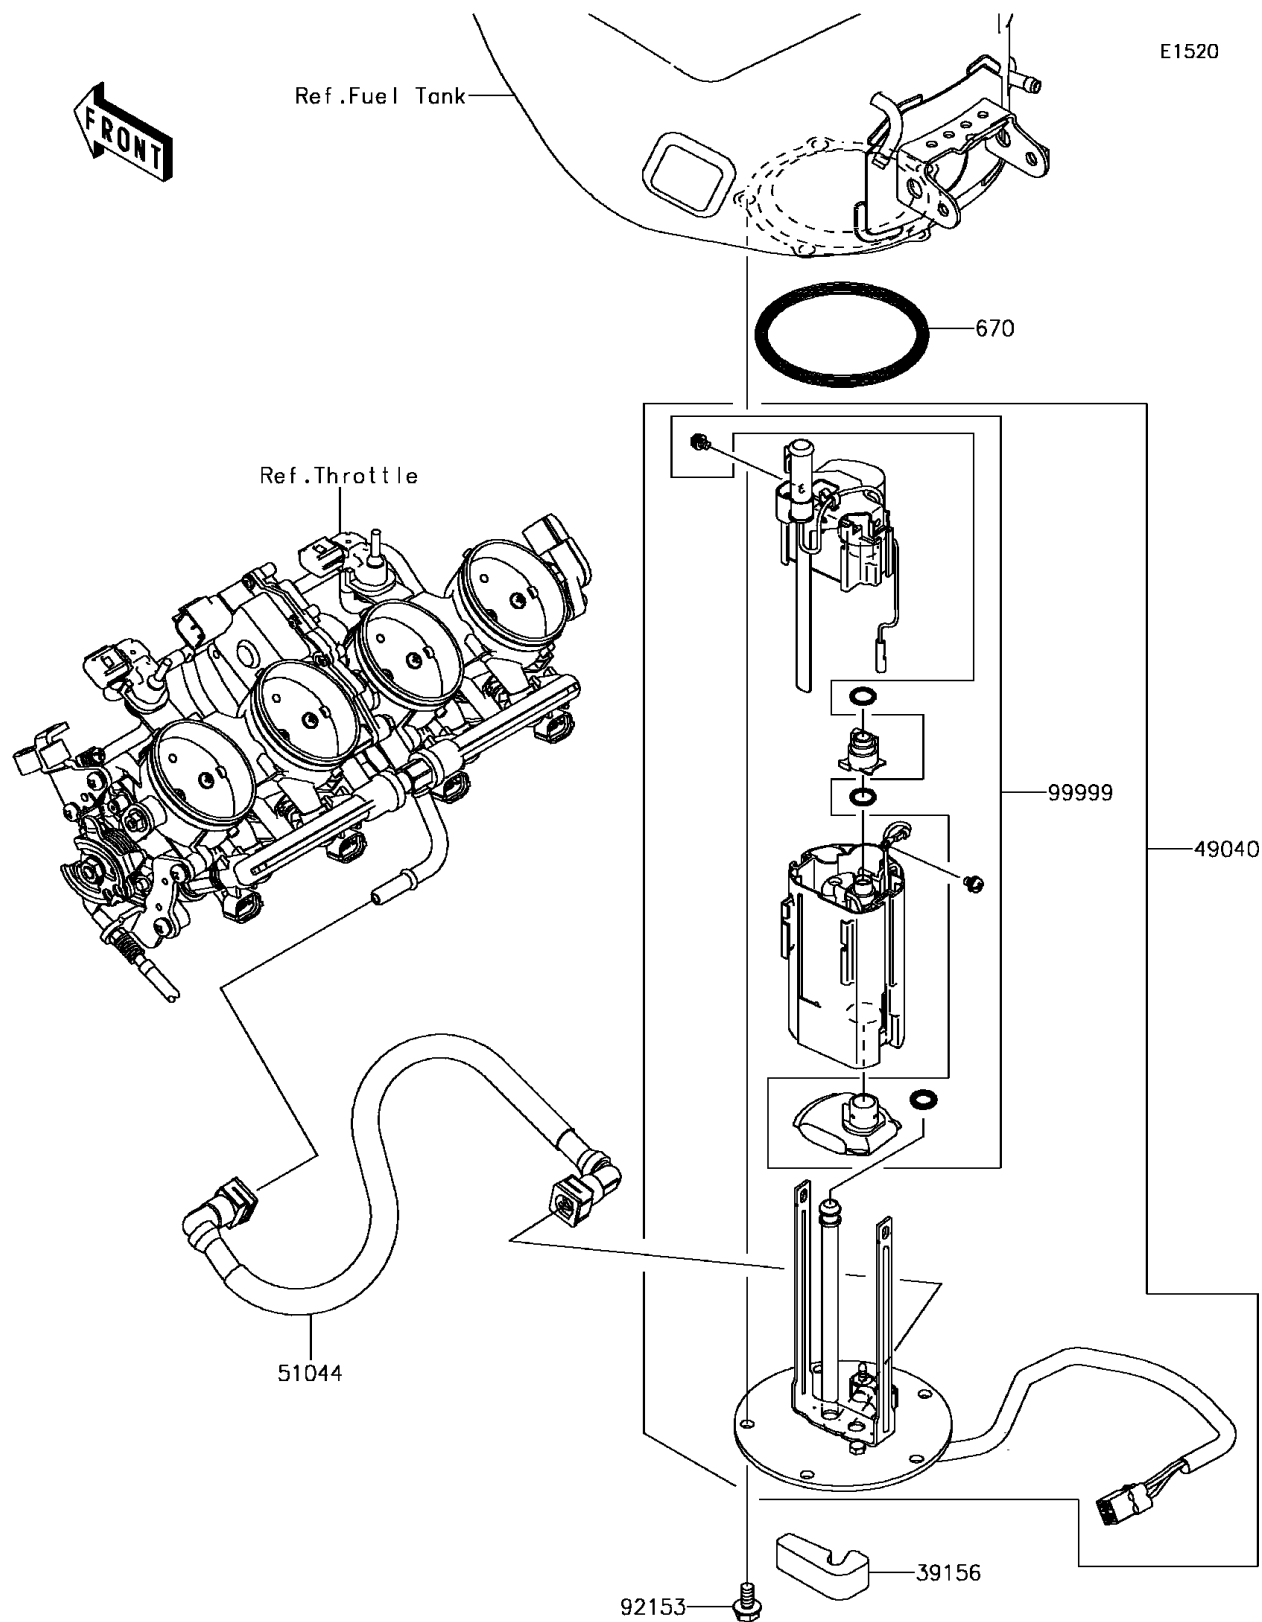

2016 NINJA® ZX™-6R PARTS DIAGRAM

Fuel Pump

2016 NINJA® ZX™-6R PARTS LIST

Fuel Pump

ITEM NAME	PART NUMBER	QUANTITY
PAD,FUEL PUMP (Ref # 39156)	39156-0991	1
PUMP-FUEL (Ref # 49040)	49040-0023	1
TUBE-ASSY,FUEL (Ref # 51044)	51044-0745	1
O RING (Ref # 670)	670E5075	1
BOLT,FLANGED,6X12 (Ref # 92153)	92153-1295	1
KIT,FUEL FILTER (Ref # 99999)	99999-0521	1