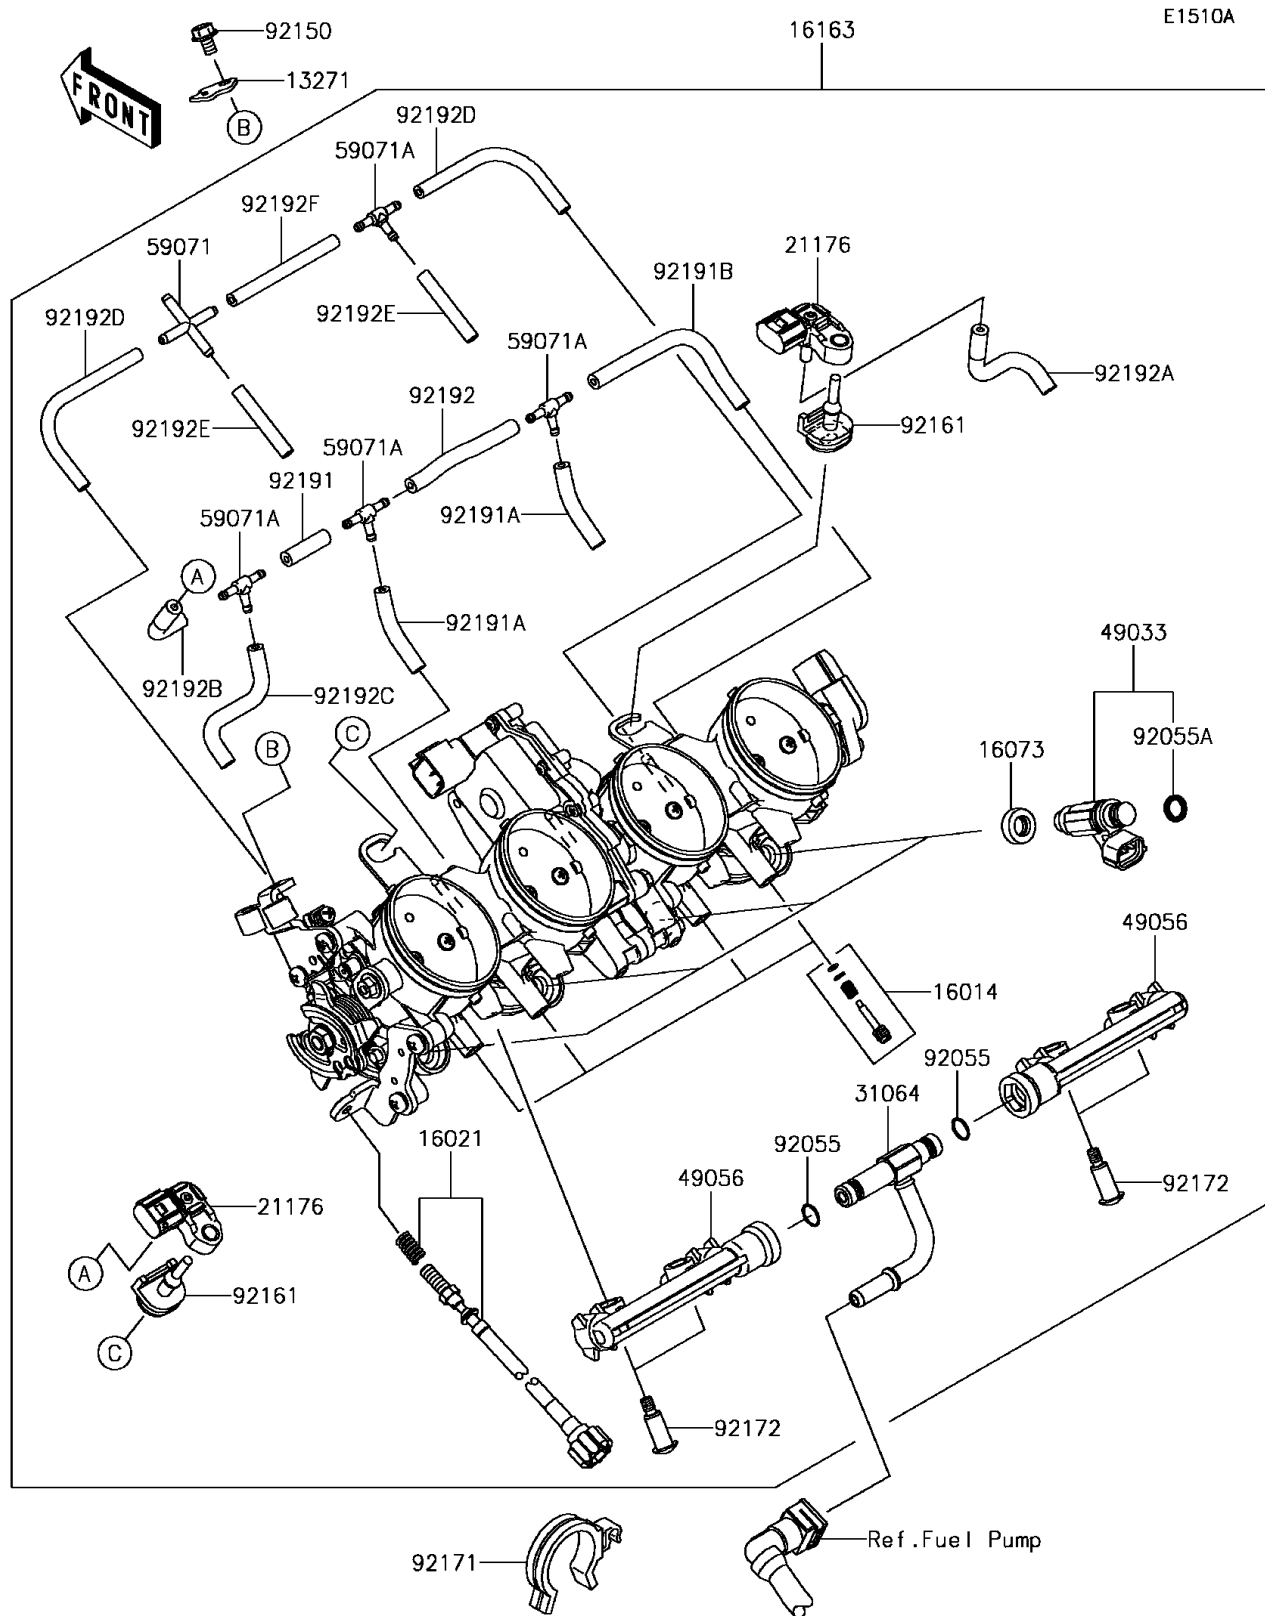

## 2016 NINJA® ZX™-6R PARTS DIAGRAM

Throttle(CA)

## 2016 NINJA® ZX™-6R PARTS LIST

Throttle(CA)

ITEM NAME	PART NUMBER	QUANTITY
PLATE (Ref # 13271)	13271-0559	1
SCREW-PILOT AIR (Ref # 16014)	16014-0002	1
SCREW-THROTTLE STOP (Ref # 16021)	16021-0028	1
INSULATOR (Ref # 16073)	16073-3707	1
THROTTLE-ASSY (Ref # 16163)	16163-0773	1
SENSOR,PRESSURE (Ref # 21176)	21176-0111	1
PIPE-COMP (Ref # 31064)	31064-0622	1
NOZZLE-INJECTION (Ref # 49033)	49033-0012	1
PIPE-INJECTION (Ref # 49056)	49056-0014	1
JOINT,4WAY (Ref # 59071)	59071-0014	1
JOINT,3WAY,T (Ref # 59071A)	59071-3752	1
RING-O (Ref # 92055)	92055-0064	1
RING-O,INJECTION NOZZLE (Ref # 92055A)	92055-1622	1
BOLT,5X8 (Ref # 92150)	92150-1406	1
DAMPER (Ref # 92161)	92161-0673	1
CLAMP (Ref # 92171)	92171-0359	1
SCREW,PIPE INJECTION (Ref # 92172)	92172-0064	1
TUBE,3X7X25 (Ref # 92191)	92191-0020	1
TUBE,3X7X40 (Ref # 92191A)	92191-0022	1
TUBE,3X7X100 (Ref # 92191B)	92191-0023	1
TUBE,3X7X72 (Ref # 92192)	92192-0739	1
TUBE,THROB0 RH-SENSOR (Ref # 92192A)	92192-0840	1
TUBE,THROB0 LH-JOINT (Ref # 92192B)	92192-0841	1
TUBE,SENSOR-JOINT (Ref # 92192C)	92192-0842	1
TUBE,3X6X100 (Ref # 92192D)	92192-1258	1
TUBE,3X6X40 (Ref # 92192E)	92192-1259	1
TUBE,3X6X70 (Ref # 92192F)	92192-1260	1