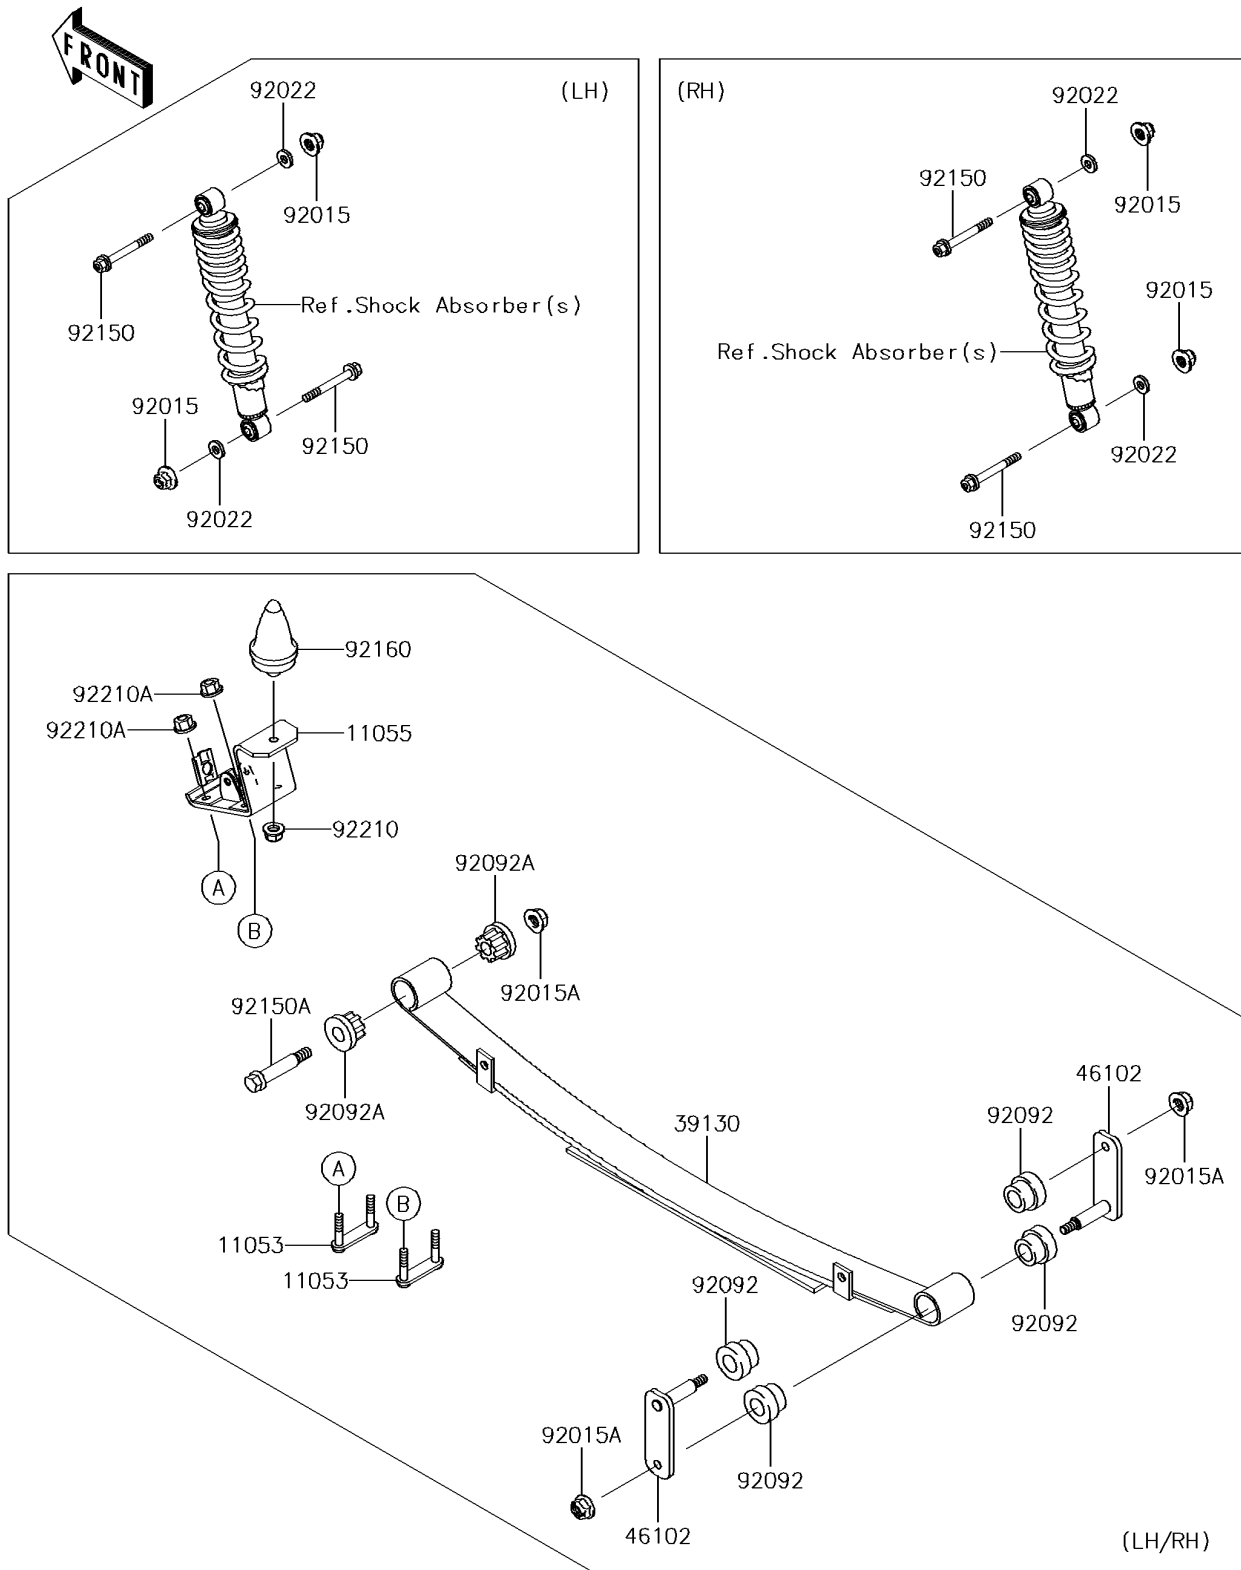

2016 MULE™ 4010 Trans 4x4® SE PARTS DIAGRAM

Rear Suspension

F2153

2016 MULE™ 4010 Trans 4x4[®] SE PARTS LIST

Rear Suspension

| ITEM NAME | PART NUMBER | QUANTITY |
|-------------------------------------|-------------|----------|
| BRACKET,LEAF SPRING (Ref # 11053) | 11053-7564 | 1 |
| BRACKET,LEAF SPRING (Ref # 11055) | 11055-7504 | 1 |
| SPRING-LEAF (Ref # 39130) | 39130-1066 | 1 |
| ROD,LEAF SPRING,RR (Ref # 46102) | 46102-1338 | 1 |
| NUT,LOCK,10MM (Ref # 92015) | 92015-1597 | 1 |
| NUT,12MM (Ref # 92015A) | 92015-1706 | 1 |
| WASHER,11.5X20.5X1.6 (Ref # 92022) | 92022-1768 | 1 |
| BUSHING-RUBBER (Ref # 92092) | 92092-1083 | 1 |
| BUSHING-RUBBER (Ref # 92092A) | 92092-1084 | 1 |
| BOLT,FLANGED,10X57 (Ref # 92150) | 92150-1227 | 1 |
| BOLT,12MM (Ref # 92150A) | 92150-1284 | 1 |
| DAMPER,BUMP STOPPER (Ref # 92160) | 92160-1136 | 1 |
| NUT,LOCK,FLANGED,10MM (Ref # 92210) | 92210-0276 | 1 |
| NUT,LOCK,10MM (Ref # 92210A) | 92210-1204 | 1 |