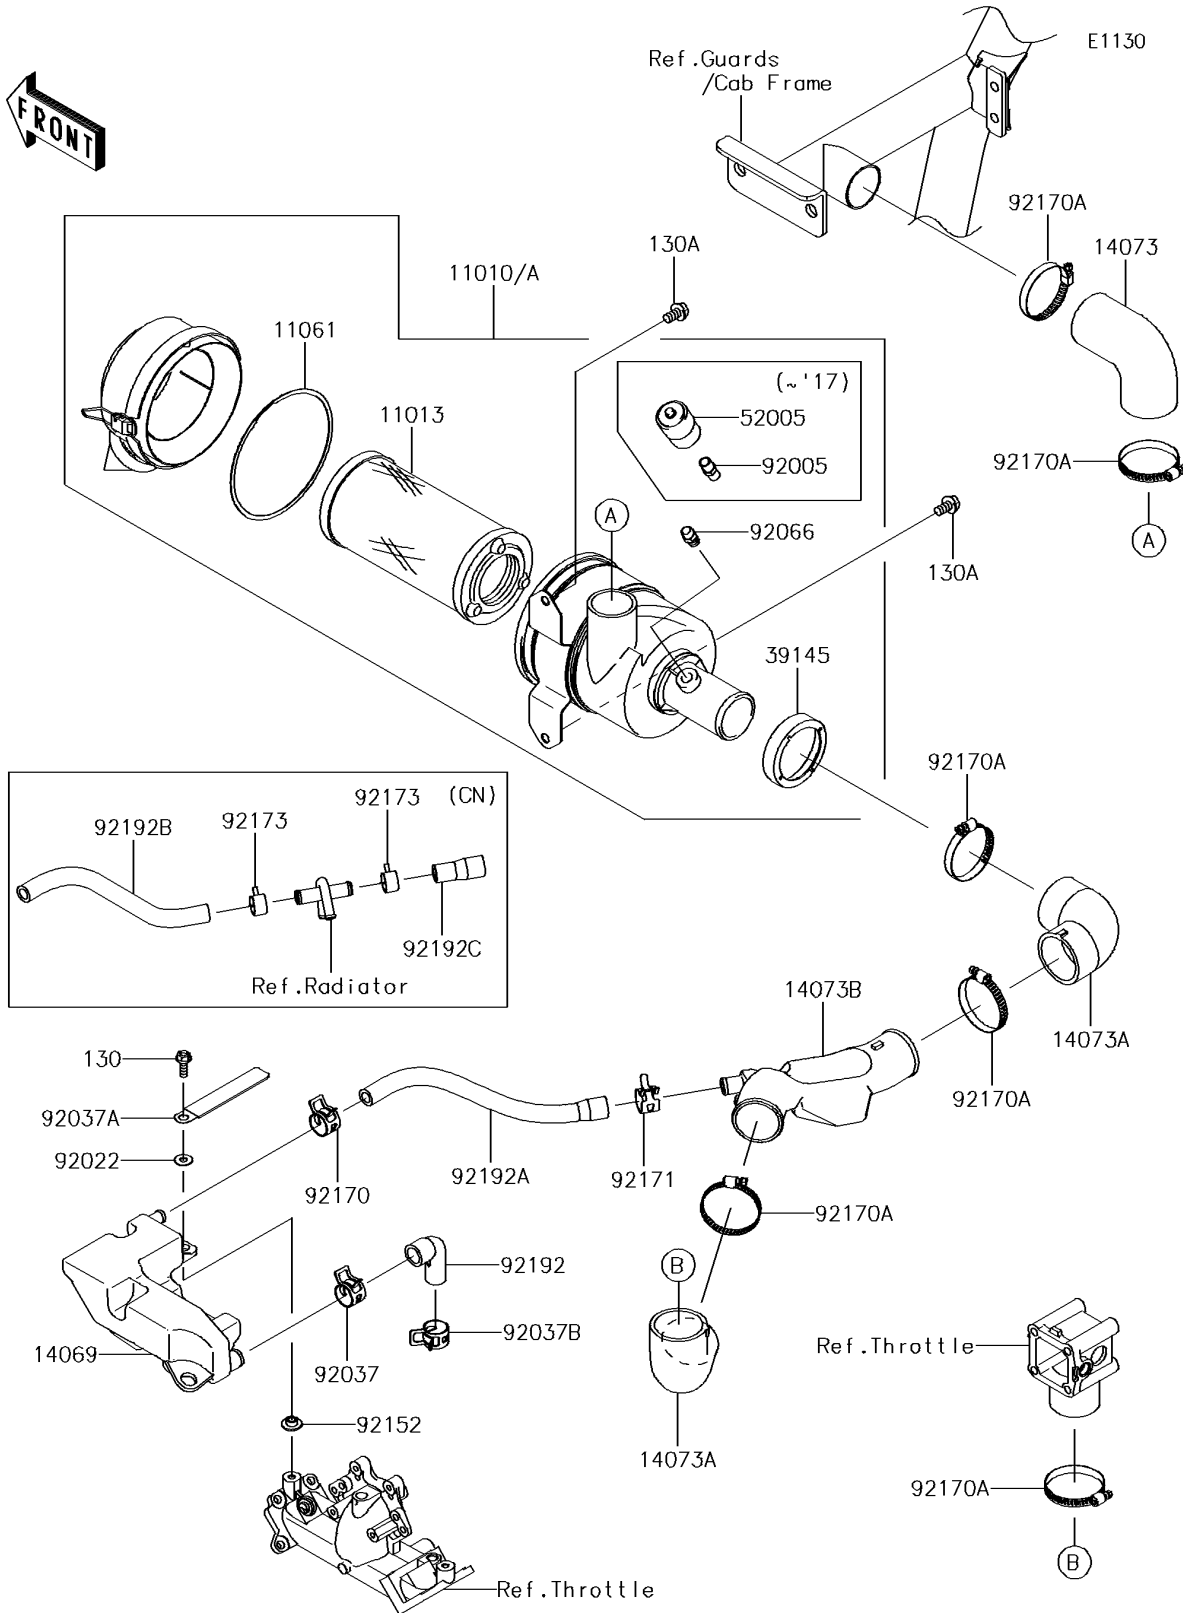

## 2016 MULE™ 4010 Trans 4x4® SE PARTS DIAGRAM

Air Cleaner

## 2016 MULE™ 4010 Trans 4x4® SE PARTS LIST

Air Cleaner

ITEM NAME	PART NUMBER	QUANTITY
FILTER-ASSY-AIR (Ref # 11010)	11010-0177	1
ELEMENT-AIR FILTER (Ref # 11013)	11013-1290	1
GASKET,AIR FILTER (Ref # 11061)	11061-1078	1
BOLT-FLANGED,6X18 (Ref # 130)	130BA0618	1
BOLT-FLANGED,8X14 (Ref # 130A)	130BB0814	1
BREATHER (Ref # 14069)	14069-0018	1
DUCT,RR BAR-A/C (Ref # 14073)	14073-0235	1
DUCT (Ref # 14073A)	14073-0773	1
DUCT (Ref # 14073B)	14073-0784	1
TRIM-SEAL (Ref # 39145)	39145-1133	1
GAUGE,AIR (Ref # 52005)	52005-7502	1
FITTING,AIR FILTER (Ref # 92005)	92005-1386	1
WASHER,6.5X16X1.0 (Ref # 92022)	92022-1093	1
CLAMP,HOSE CLIP (Ref # 92037)	92037-1460	1
CLAMP,HARNESS,L=100 (Ref # 92037A)	92037-1636	1
CLAMP (Ref # 92037B)	92037-1678	1
COLLAR (Ref # 92152)	92152-2069	1
CLAMP (Ref # 92170)	92170-1491	1
CLAMP (Ref # 92170A)	92170-1674	1
CLAMP,18.8MM (Ref # 92171)	92171-2056	1
CLAMP (Ref # 92173)	92173-1484	1
TUBE,CRANKCASE-BREATHER (Ref # 92192)	92192-1285	1
TUBE,BREATHER-INTAKE DUCT (Ref # 92192A)	92192-1855	1
TUBE,10X16X243 (Ref # 92192B)	92192-1856	1
TUBE,JOINT-INTAKE (Ref # 92192C)	92192-1857	1