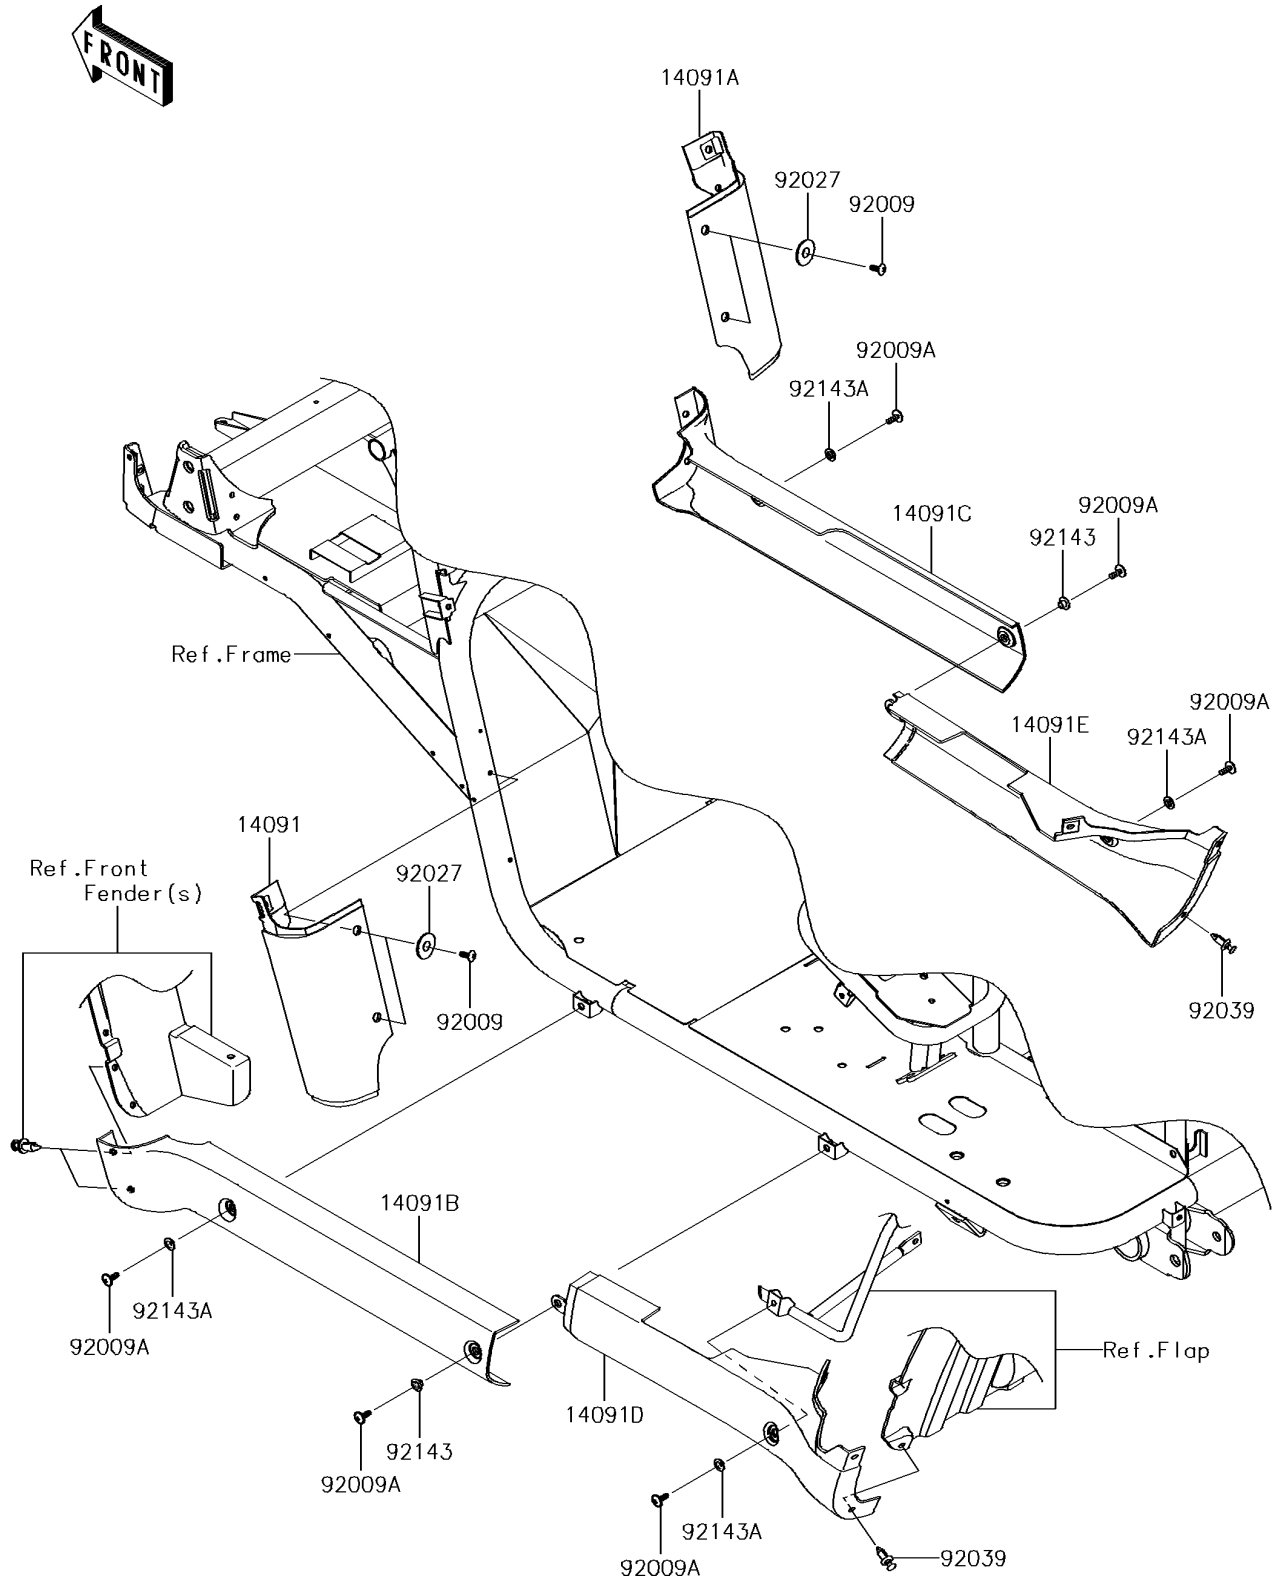

2016 Mule™ 4010 4x4 SE PARTS DIAGRAM

Side Covers/Chain Cover

F2610

2016 Mule™ 4010 4x4 SE PARTS LIST

Side Covers/Chain Cover

ITEM NAME	PART NUMBER	QUANTITY
COVER,FR FENDER,LWR,LH,F.BLACK (Ref # 14091)	14091-0821-6Z	1
COVER,FR FENDER,LWR,RH,F.BLACK (Ref # 14091A)	14091-0822-6Z	1
COVER,SIDE STEP,FR,LH,F.BLACK (Ref # 14091B)	14091-0823-6Z	1
COVER,SIDE STEP,FR,RH,F.BLACK (Ref # 14091C)	14091-0824-6Z	1
COVER,SIDE STEP,RR,LH,F.BLACK (Ref # 14091D)	14091-0900-6Z	1
COVER,SIDE STEP,RR,RH,F.BLACK (Ref # 14091E)	14091-0901-6Z	1
SCREW,TAPPING,6X16 (Ref # 92009)	92009-1166	1
SCREW,6X16 (Ref # 92009A)	92009-1621	1
COLLAR,L=4.7 (Ref # 92027)	92027-1964	1
RIVET (Ref # 92039)	92039-0776	1
COLLAR (Ref # 92143)	92143-1057	1
COLLAR (Ref # 92143A)	92143-1087	1