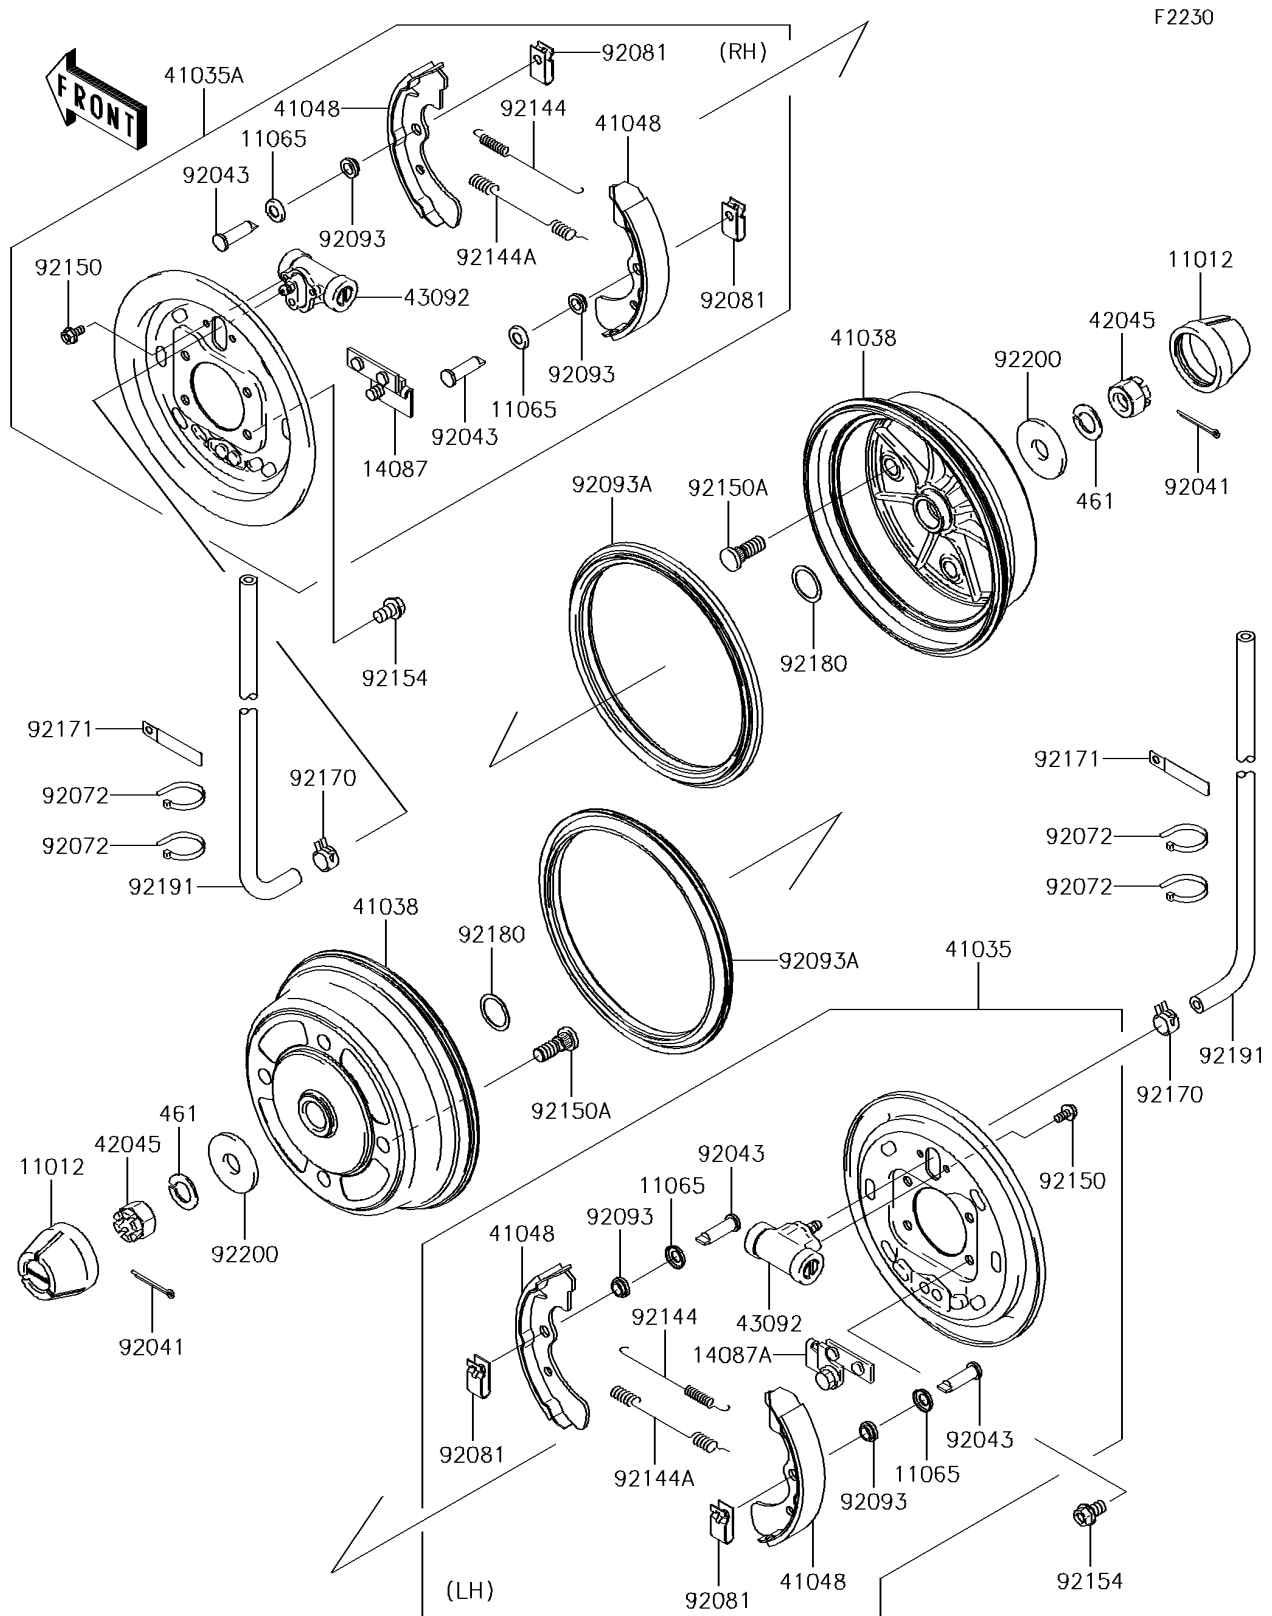

2016 Mule™ 4010 4x4 SE PARTS DIAGRAM

Front Hubs/Brakes

2016 Mule™ 4010 4x4 SE PARTS LIST

Front Hubs/Brakes

ITEM NAME	PART NUMBER	QUANTITY
CAP,WHEEL (Ref # 11012)	11012-1969	1
CAP (Ref # 11065)	11065-1175	1
RETAINER-ASSY,RH (Ref # 14087)	14087-1001	1
RETAINER-ASSY,LH (Ref # 14087A)	14087-1002	1
PANEL-ASSY-BRAKE,FR,LH (Ref # 41035)	41035-7502	1
PANEL-ASSY-BRAKE,FR,RH (Ref # 41035A)	41035-7504	1
DRUM,FRONT BRAKE (Ref # 41038)	41038-0034	1
SHOE-BRAKE (Ref # 41048)	41048-7501	1
NUT,CASTLE,18MM (Ref # 42045)	42045-018	1
CYLINDER,FRONT BRAKE PANEL (Ref # 43092)	43092-1054	1
WASHER-SPRING,18MM (Ref # 461)	461DA1800	1
COTTER,4.0X35 (Ref # 92041)	92041-1053	1
PIN (Ref # 92043)	92043-1636	1
BAND,L=123 (Ref # 92072)	92072-030	1
SPRING,SHOE CLAMP (Ref # 92081)	92081-1904	1
SEAL (Ref # 92093)	92093-1532	1
SEAL,BS184.8X13.5ZS (Ref # 92093A)	92093-1543	1
SPRING,BRAKE (Ref # 92144)	92144-1300	1
SPRING,BRAKE (Ref # 92144A)	92144-1301	1
BOLT,FLANGED,6X12 (Ref # 92150)	92150-1166	1
BOLT (Ref # 92150A)	92150-1366	1
BOLT,FLANGED,10X16 (Ref # 92154)	92154-0803	1
CLAMP (Ref # 92170)	92170-2042	1
CLAMP,L=60 (Ref # 92171)	92171-0652	1
SHIM,25.2X32.5X0.6 (Ref # 92180)	92180-1353	1
TUBE,4.7X9.5X1100 (Ref # 92191)	92191-1525	1
WASHER,18.5X52X4.5 (Ref # 92200)	92200-1474	1