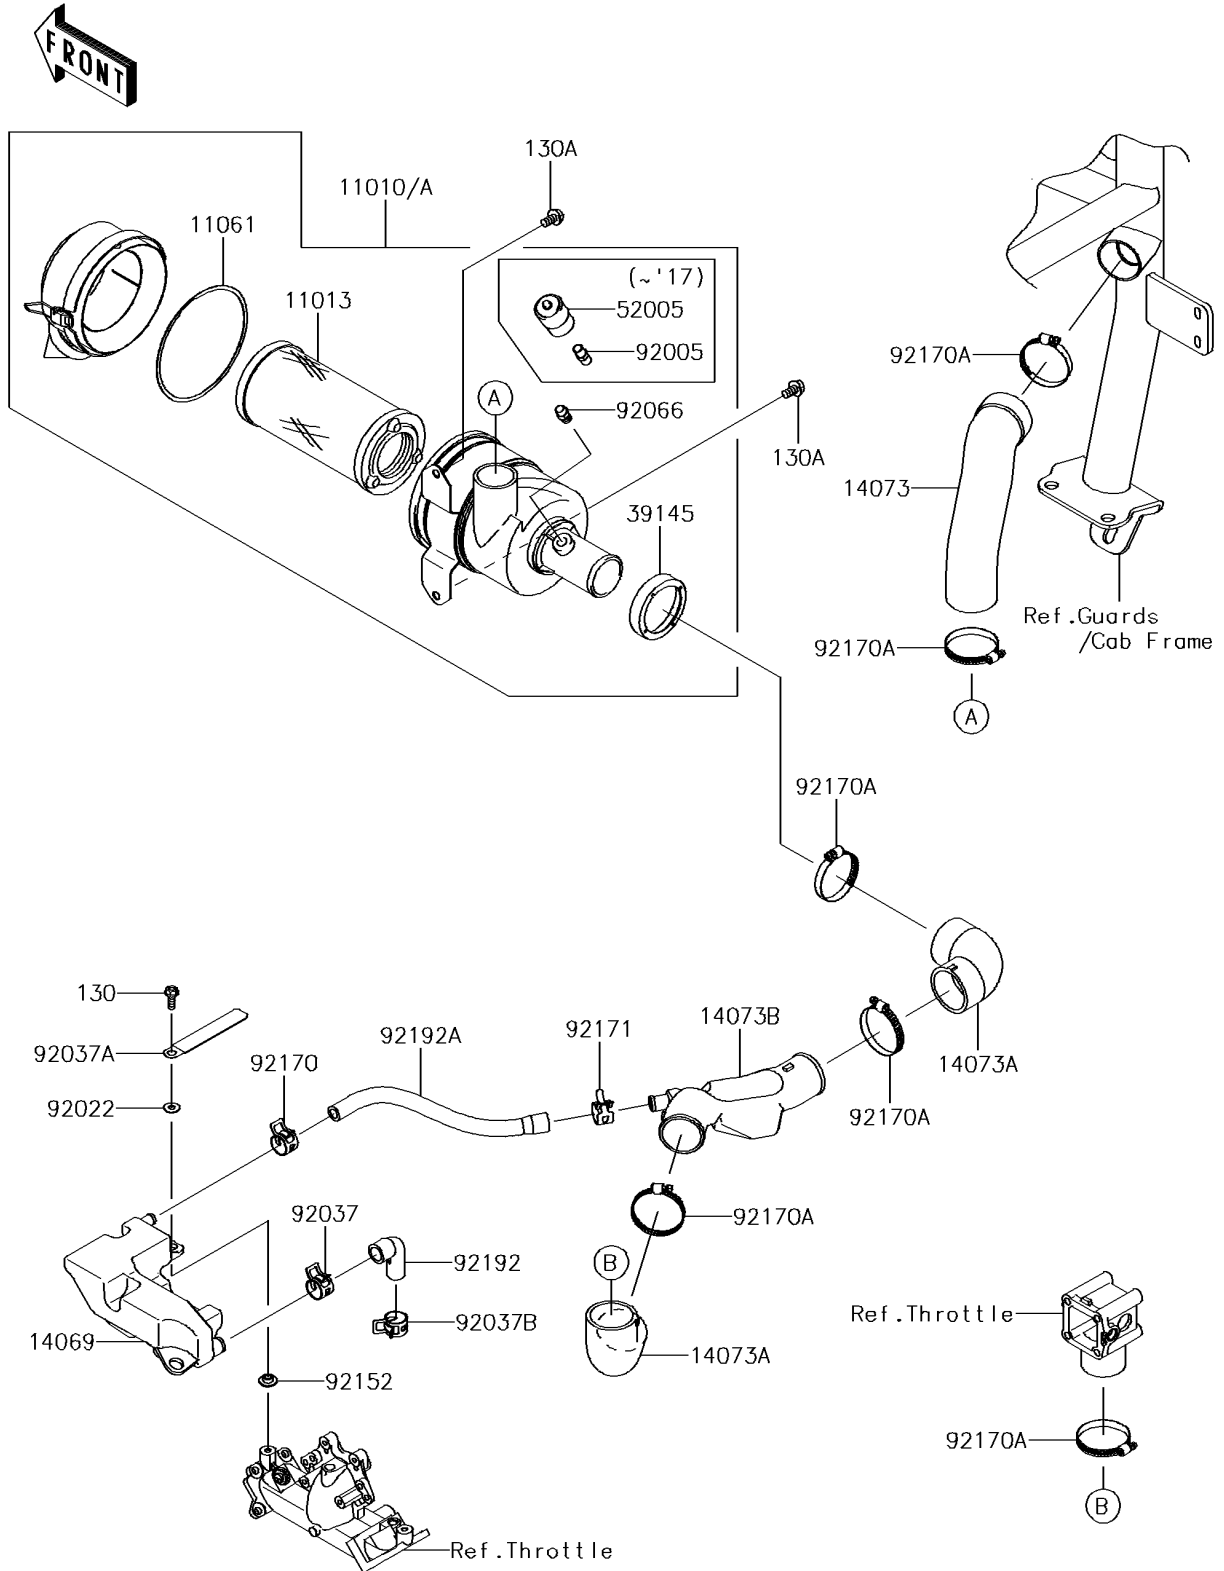

## 2016 Mule™ 4010 4x4 SE PARTS DIAGRAM

Air Cleaner

E1130

## 2016 Mule™ 4010 4x4 SE PARTS LIST

Air Cleaner

ITEM NAME	PART NUMBER	QUANTITY
FILTER-ASSY-AIR (Ref # 11010)	11010-0177	1
ELEMENT-AIR FILTER (Ref # 11013)	11013-1290	1
GASKET,AIR FILTER (Ref # 11061)	11061-1078	1
BOLT-FLANGED,6X18 (Ref # 130)	130BA0618	1
BOLT-FLANGED,8X14 (Ref # 130A)	130BB0814	1
BREATHER (Ref # 14069)	14069-0018	1
DUCT,RR BAR-A/C (Ref # 14073)	14073-0236	1
DUCT (Ref # 14073A)	14073-0773	1
DUCT (Ref # 14073B)	14073-0784	1
TRIM-SEAL (Ref # 39145)	39145-1133	1
GAUGE,AIR (Ref # 52005)	52005-7502	1
FITTING,AIR FILTER (Ref # 92005)	92005-1386	1
WASHER,6.5X16X1.0 (Ref # 92022)	92022-1093	1
CLAMP,HOSE CLIP (Ref # 92037)	92037-1460	1
CLAMP,HARNESS,L=100 (Ref # 92037A)	92037-1636	1
CLAMP (Ref # 92037B)	92037-1678	1
COLLAR (Ref # 92152)	92152-2069	1
CLAMP (Ref # 92170)	92170-1491	1
CLAMP (Ref # 92170A)	92170-1674	1
CLAMP,18.8MM (Ref # 92171)	92171-2056	1
TUBE,CRANKCASE-BREATHER (Ref # 92192)	92192-1285	1
TUBE,BREATHER-INTAKE DUCT (Ref # 92192A)	92192-1855	1