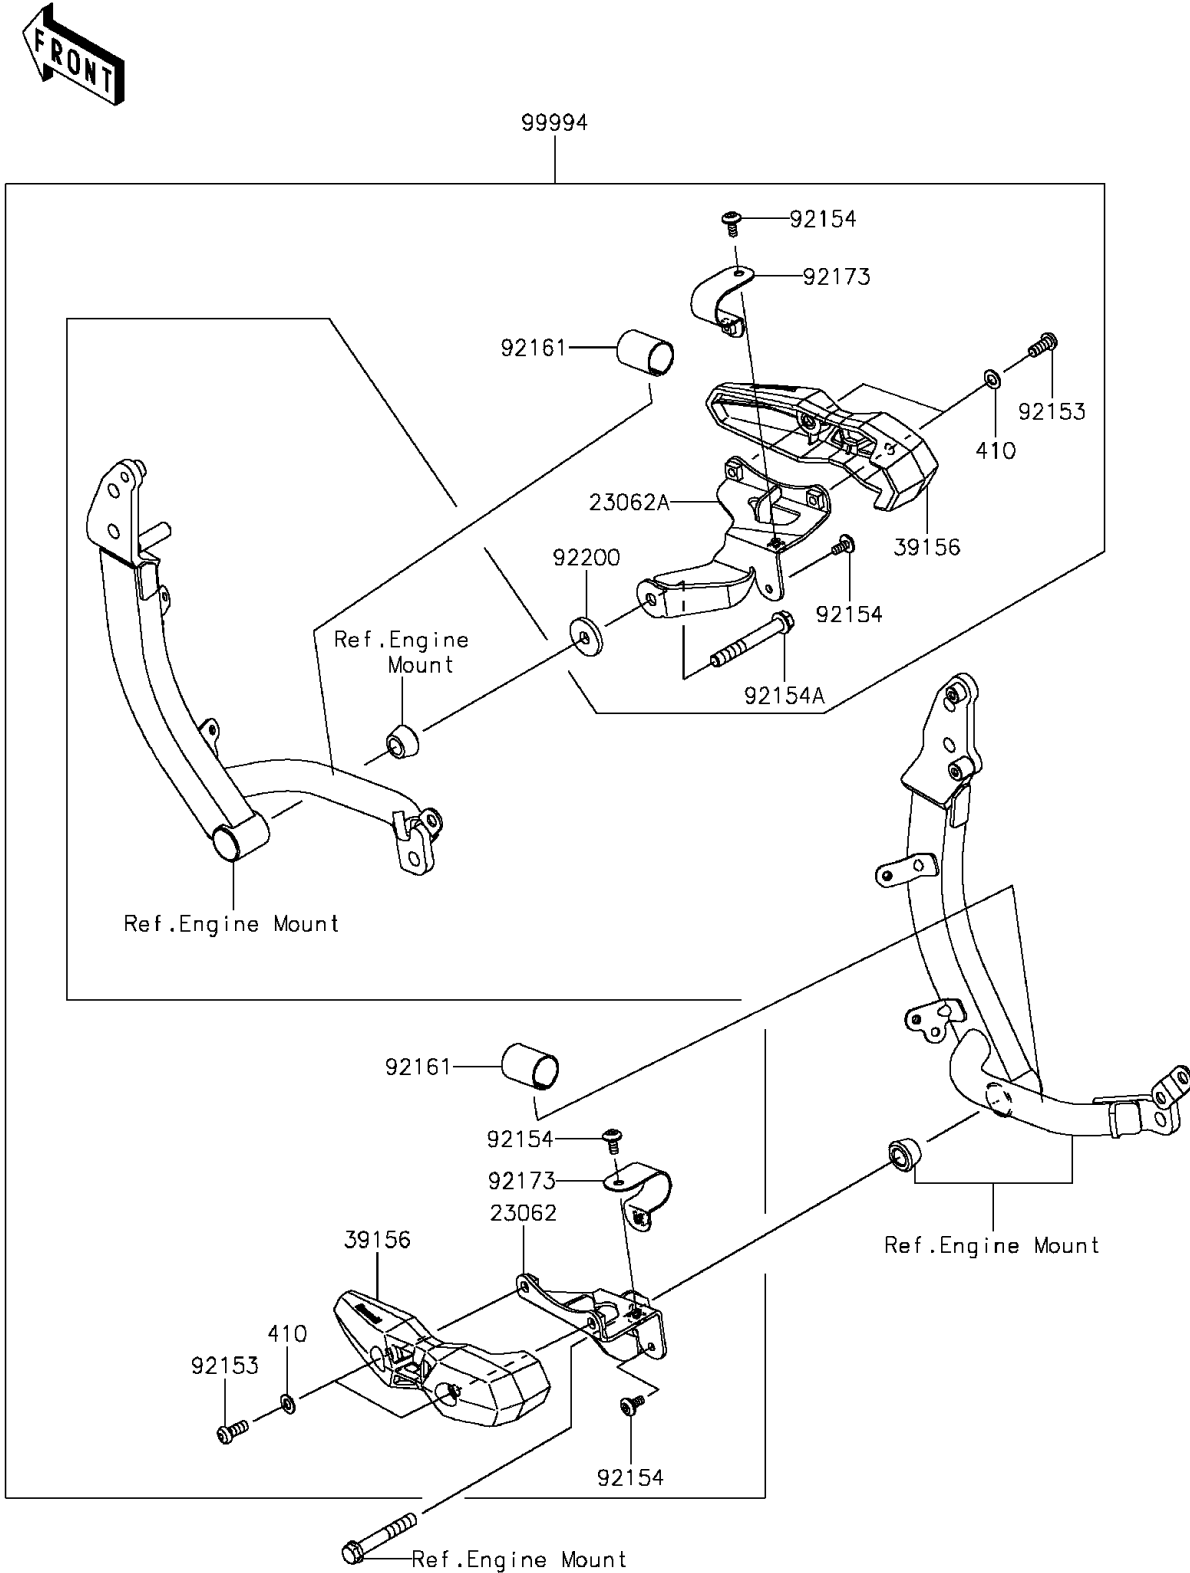

2015 VERSYS® 1000 ABS PARTS DIAGRAM

Accessory(Frame Slider)

F2910

2015 VERSYS® 1000 ABS PARTS LIST

Accessory(Frame Slider)

ITEM NAME	PART NUMBER	QUANTITY
BRACKET-COMP (Ref # 23062)	23062-0831	1
BRACKET-COMP (Ref # 23062A)	23062-0832	1
PAD,SLIDER (Ref # 39156)	39156-1818	1
WASHER-PLAIN-SMALL,8MM,BLACK (Ref # 410)	410AB0800	1
BOLT,SOCKET,8X20 (Ref # 92153)	92153-0912	1
BOLT,SOCKET,6X14 (Ref # 92154)	92154-0907	1
BOLT,FLANGED,10X75 (Ref # 92154A)	92154-1923	1
DAMPER,36X77X1.5 (Ref # 92161)	92161-1721	1
CLAMP (Ref # 92173)	92173-1370	1
WASHER,10.2X32X4.5 (Ref # 92200)	92200-1785	1
KIT-ACCESSORY,FRAME SLIDER (Ref # 99994)	99994-0704	1