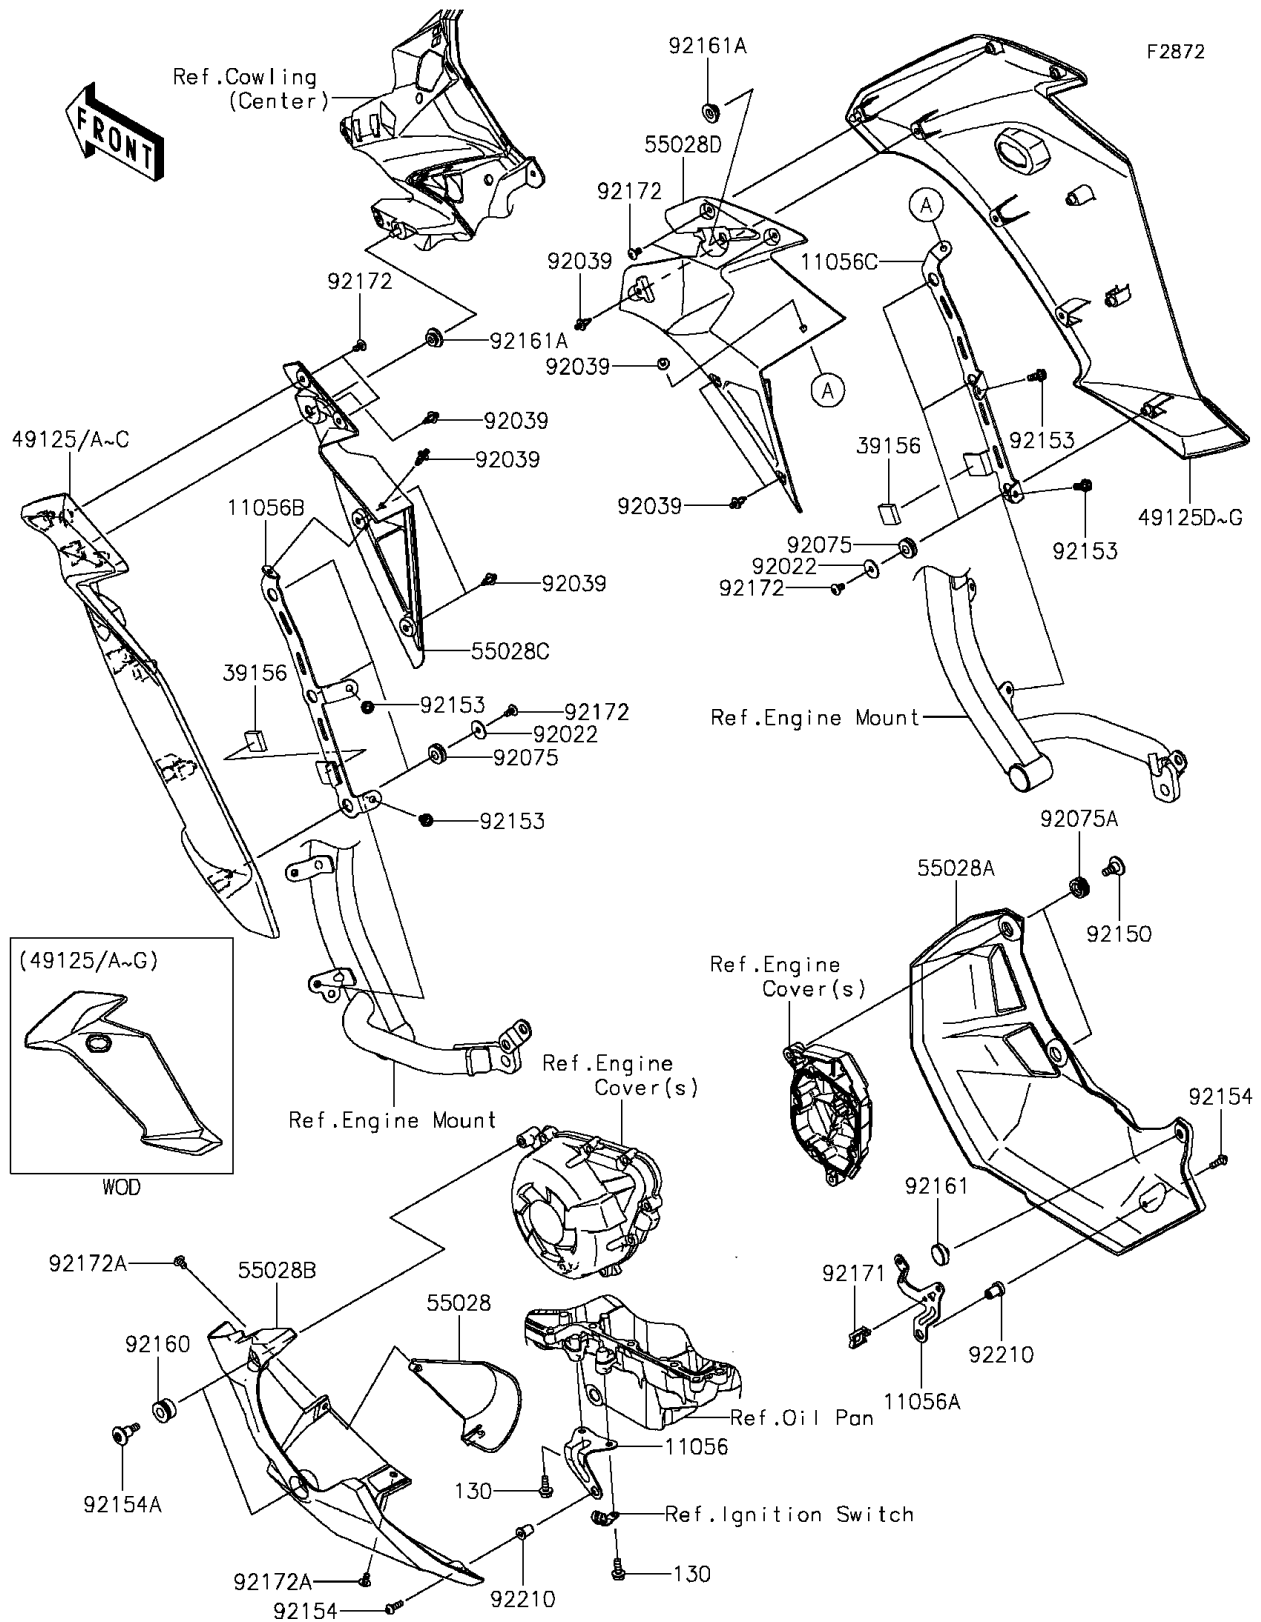

2015 VERSYS® 1000 ABS PARTS DIAGRAM

Cowling Lower

2015 VERSYS® 1000 ABS PARTS LIST

Cowling Lowers

ITEM NAME	PART NUMBER	QUANTITY
BRACKET,LWR COWLING,LH (Ref # 11056)	11056-1308	1
BRACKET,LWR COWLING,RH (Ref # 11056A)	11056-1481	1
BRACKET,SIDE COWL.,LH (Ref # 11056B)	11056-4219	1
BRACKET,SIDE COWL.,RH (Ref # 11056C)	11056-4220	1
BOLT-FLANGED,6X16 (Ref # 130)	130CC0616	1
PAD,RUBBER (Ref # 39156)	39156-0548	1
SHROUD,SIDE,LH,C.B.ORANGE (Ref # 49125)	49125-0588-17L	1
SHROUD,SIDE,LH,F.EBONY (Ref # 49125A)	49125-0588-45L	1
SHROUD,SIDE,RH,C.B.ORANGE (Ref # 49125D)	49125-0589-17L	1
SHROUD,SIDE,RH,F.EBONY (Ref # 49125E)	49125-0589-45L	1
COWLING,FILTER GUARD,F.S.BLACK (Ref # 55028)	55028-0400-18T	1
COWLING,LWR,RH,F.S.BLACK (Ref # 55028A)	55028-0412-18T	1
COWLING,LWR,LH,F.S.BLACK (Ref # 55028B)	55028-0423-18T	1
COWLING,SIDE,LH (Ref # 55028C)	55028-0531	1
COWLING,SIDE,RH (Ref # 55028D)	55028-0532	1
WASHER,5.5X20X1.2 (Ref # 92022)	92022-1405	1
RIVET (Ref # 92039)	92039-0068	1
DAMPER (Ref # 92075)	92075-051	1
DAMPER (Ref # 92075A)	92075-1634	1
BOLT,SOCKET,6MM (Ref # 92150)	92150-1154	1
BOLT,SOCKET,6X12 (Ref # 92153)	92153-0759	1
BOLT,SOCKET,5X16 (Ref # 92154)	92154-0209	1
BOLT,6X24 (Ref # 92154A)	92154-0348	1
DAMPER (Ref # 92160)	92160-1141	1
DAMPER,8X22X6 (Ref # 92161)	92161-0516	1
DAMPER (Ref # 92161A)	92161-1531	1
CLAMP (Ref # 92171)	92171-0290	1
SCREW,TAPPING,5X10 (Ref # 92172)	92172-0262	1
SCREW,TAPPING,5X10 (Ref # 92172A)	92172-0335	1

2015 VERSYS® 1000 ABS PARTS LIST

Cowling Lowers

ITEM NAME	PART NUMBER	QUANTITY
NUT,5MM (Ref # 92210)	92210-0001	1