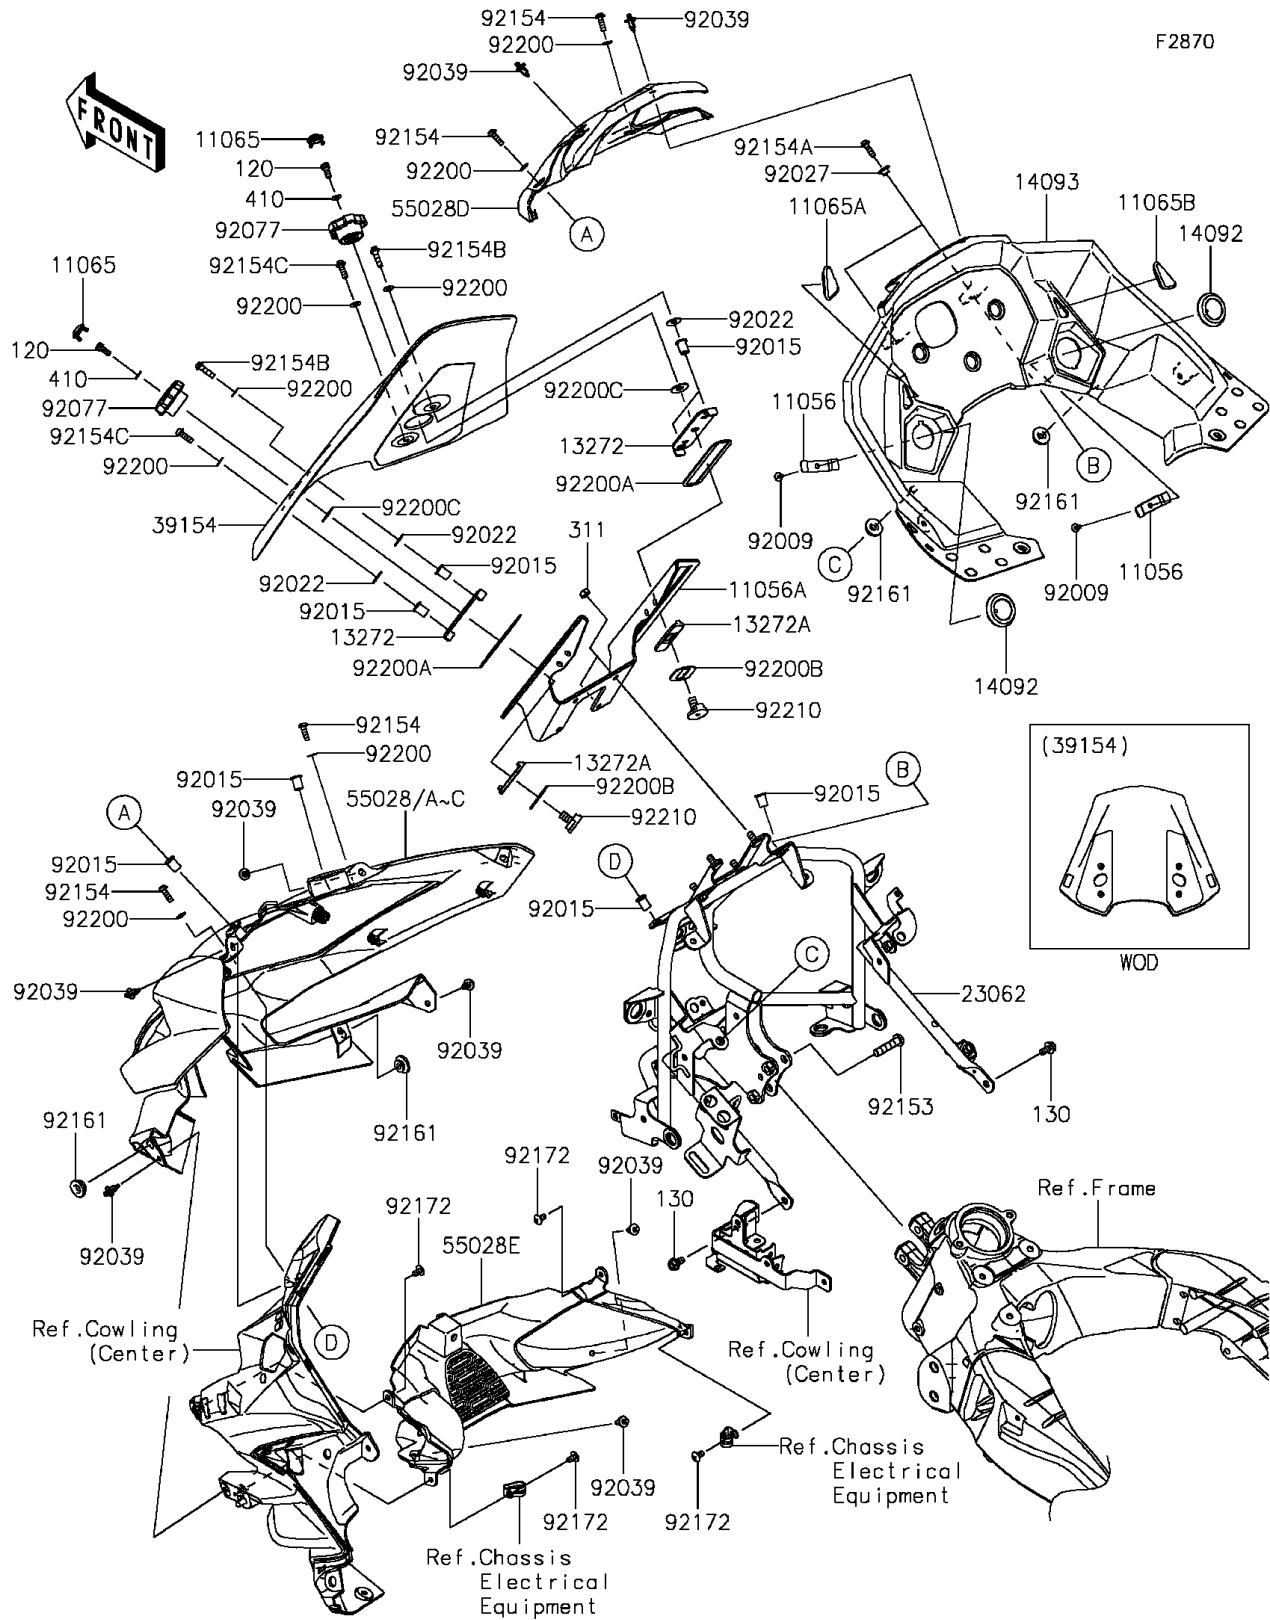

## 2015 VERSYS® 1000 ABS PARTS DIAGRAM

Cowling(Upper)

## 2015 VERSYS® 1000 ABS PARTS LIST

Cowling(Upper)

ITEM NAME	PART NUMBER	QUANTITY
BRACKET (Ref # 11056)	11056-0373	1
BRACKET,WINDSHIELD (Ref # 11056A)	11056-4218	1
CAP,KNOB (Ref # 11065)	11065-0734	1
CAP,METER COVER,LH (Ref # 11065A)	11065-0881	1
CAP,METER COVER,RH (Ref # 11065B)	11065-0882	1
BOLT-SOCKET,5X12 (Ref # 120)	120CA0512	1
BOLT-FLANGED,6X12 (Ref # 130)	130BA0612	1
PLATE,FRONT (Ref # 13272)	13272-1832	1
PLATE,BACK (Ref # 13272A)	13272-1925	1
COVER,DC SOCKET (Ref # 14092)	14092-0214	1
COVER,METER (Ref # 14093)	14093-0130	1
BRACKET-COMP,COWLING STAY (Ref # 23062)	23062-0857	1
NUT-HEX,6MM (Ref # 311)	311BA0600	1
WINDSHIELD (Ref # 39154)	39154-0336	1
WASHER-PLAIN-SMALL (Ref # 410)	410AA0500	1
COWLING,UPP,C.B.ORANGE (Ref # 55028)	55028-0524-17L	1
COWLING,UPP,M.S.BLACK (Ref # 55028B)	55028-0524-660	1
COWLING,UPP,CNT (Ref # 55028D)	55028-0525	1
COWLING,UPP,INNER,LWR (Ref # 55028E)	55028-0526	1
SCREW,TAPPING,4X8 (Ref # 92009)	92009-1155	1
NUT,WELL,5MM (Ref # 92015)	92015-1757	1
WASHER,6X16X1 (Ref # 92022)	92022-1818	1
COLLAR (Ref # 92027)	92027-1880	1
RIVET (Ref # 92039)	92039-0068	1
KNOB,ADJUSTERS (Ref # 92077)	92077-0703	1
BOLT,SOCKET,8X35 (Ref # 92153)	92153-0419	1
BOLT,SOCKET,5X16 (Ref # 92154)	92154-0026	1
BOLT,SOCKET,5X16 (Ref # 92154A)	92154-0209	1
BOLT,SOCKET,5X20 (Ref # 92154B)	92154-0919	1

## 2015 VERSYS® 1000 ABS PARTS LIST

Cowling(Upper)

ITEM NAME	PART NUMBER	QUANTITY
BOLT,SOCKET,5X16 (Ref # 92154C)	92154-1701	1
DAMPER (Ref # 92161)	92161-1531	1
SCREW,TAPPING,5X10 (Ref # 92172)	92172-0262	1
WASHER,NYLONE,5.3X11.5X0.5 (Ref # 92200)	92200-0006	1
WASHER (Ref # 92200A)	92200-0801	1
WASHER,23.5X32X1 (Ref # 92200B)	92200-1706	1
WASHER,8.2X20X1 (Ref # 92200C)	92200-1751	1
NUT,5MM (Ref # 92210)	92210-0916	1