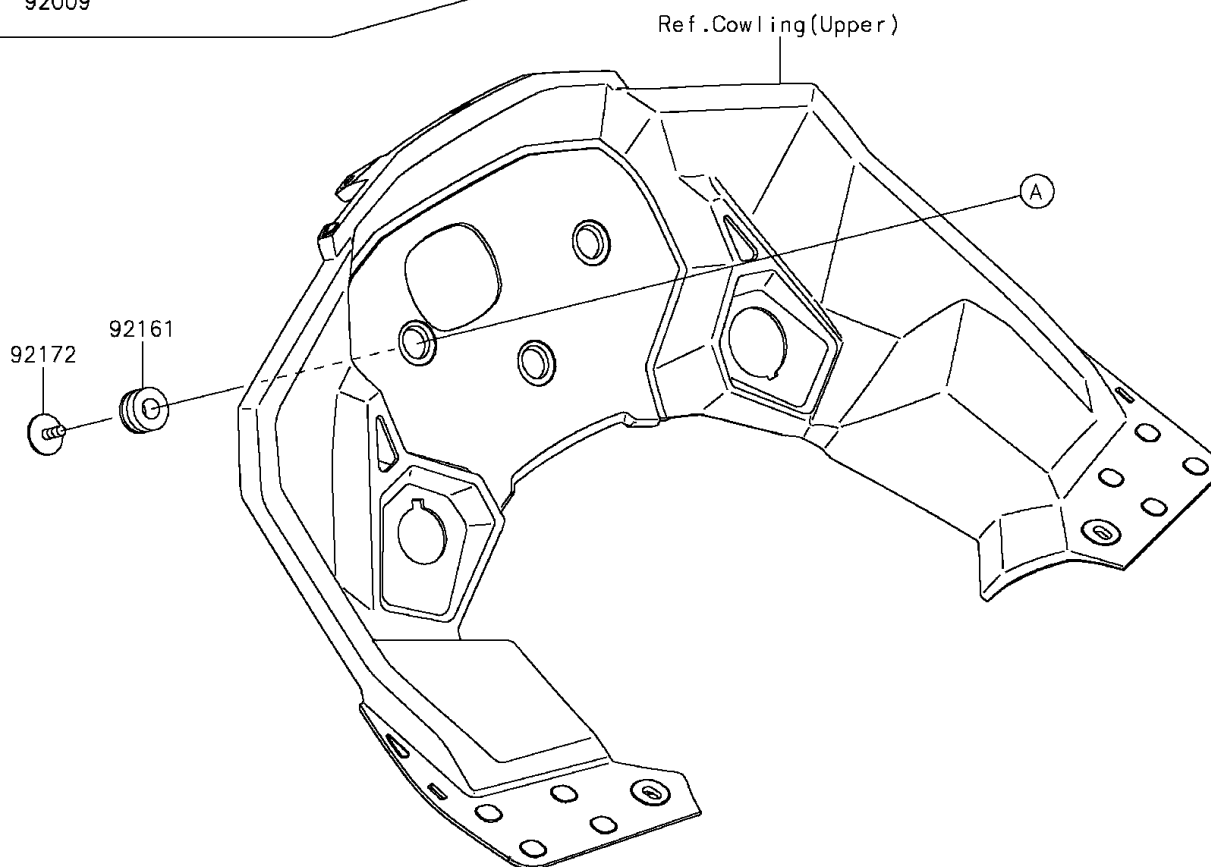

## 2015 VERSYS® 1000 ABS PARTS DIAGRAM

Meter(s)

F2530

## 2015 VERSYS® 1000 ABS PARTS LIST

Meter(s)

ITEM NAME	PART NUMBER	QUANTITY
COVER,METER,LWR (Ref # 14092)	14092-0882	1
COVER-METER CASE,UPP (Ref # 25023)	25023-0105	1
METER-ASSY,COMBINATION,ABS (Ref # 25031)	25031-0547	1
METER,TACHO&LCD (Ref # 28011)	28011-0614	1
SCREW,TAPPING,3X16 (Ref # 92009)	92009-1391	1
DAMPER (Ref # 92161)	92161-0036	1
SCREW,TAPPING,WP,5X14 (Ref # 92172)	92172-0441	1