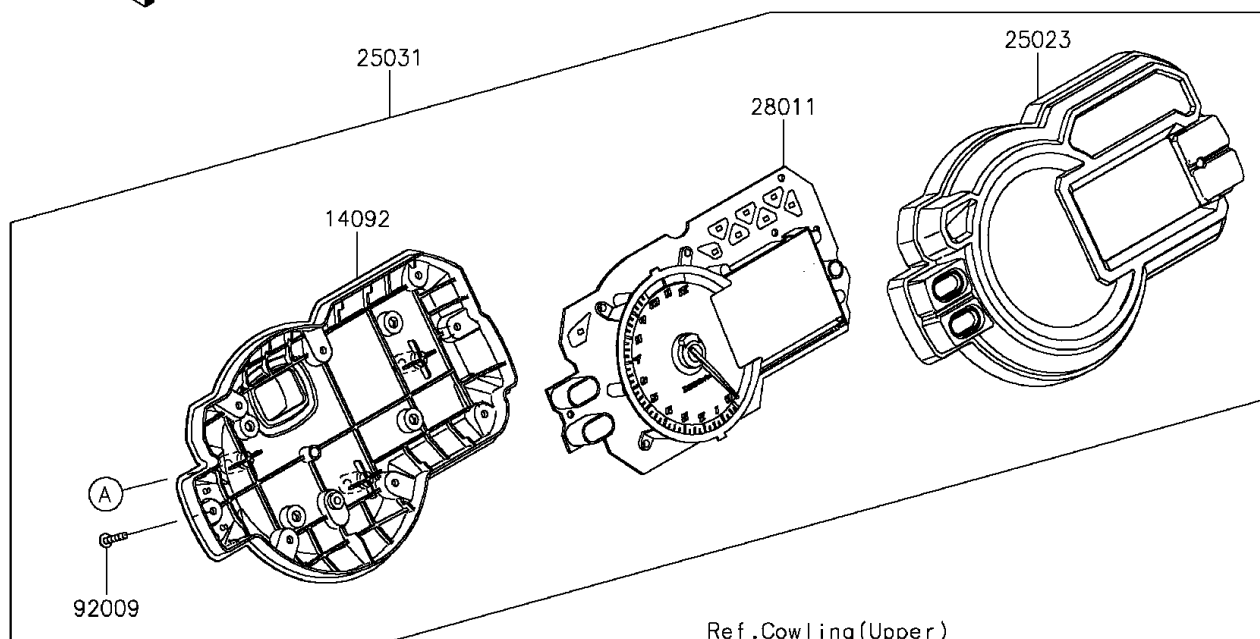

## 2015 VERSYS® 1000 ABS PARTS DIAGRAM

Meter(s)

F2530

## 2015 VERSYS® 1000 ABS PARTS LIST

Meter(s)

ITEM NAME	PART NUMBER	QUANTITY
COVER,METER,LWR (Ref # 14092)	14092-0882	1
COVER-METER CASE,UPP (Ref # 25023)	25023-0105	1
METER-ASSY,COMBINATION,ABS (Ref # 25031)	25031-0547	1
METER,TACHO&LCD (Ref # 28011)	28011-0614	1
SCREW,TAPPING,3X16 (Ref # 92009)	92009-1391	1
DAMPER (Ref # 92161)	92161-0036	1
SCREW,TAPPING,WP,5X14 (Ref # 92172)	92172-0441	1