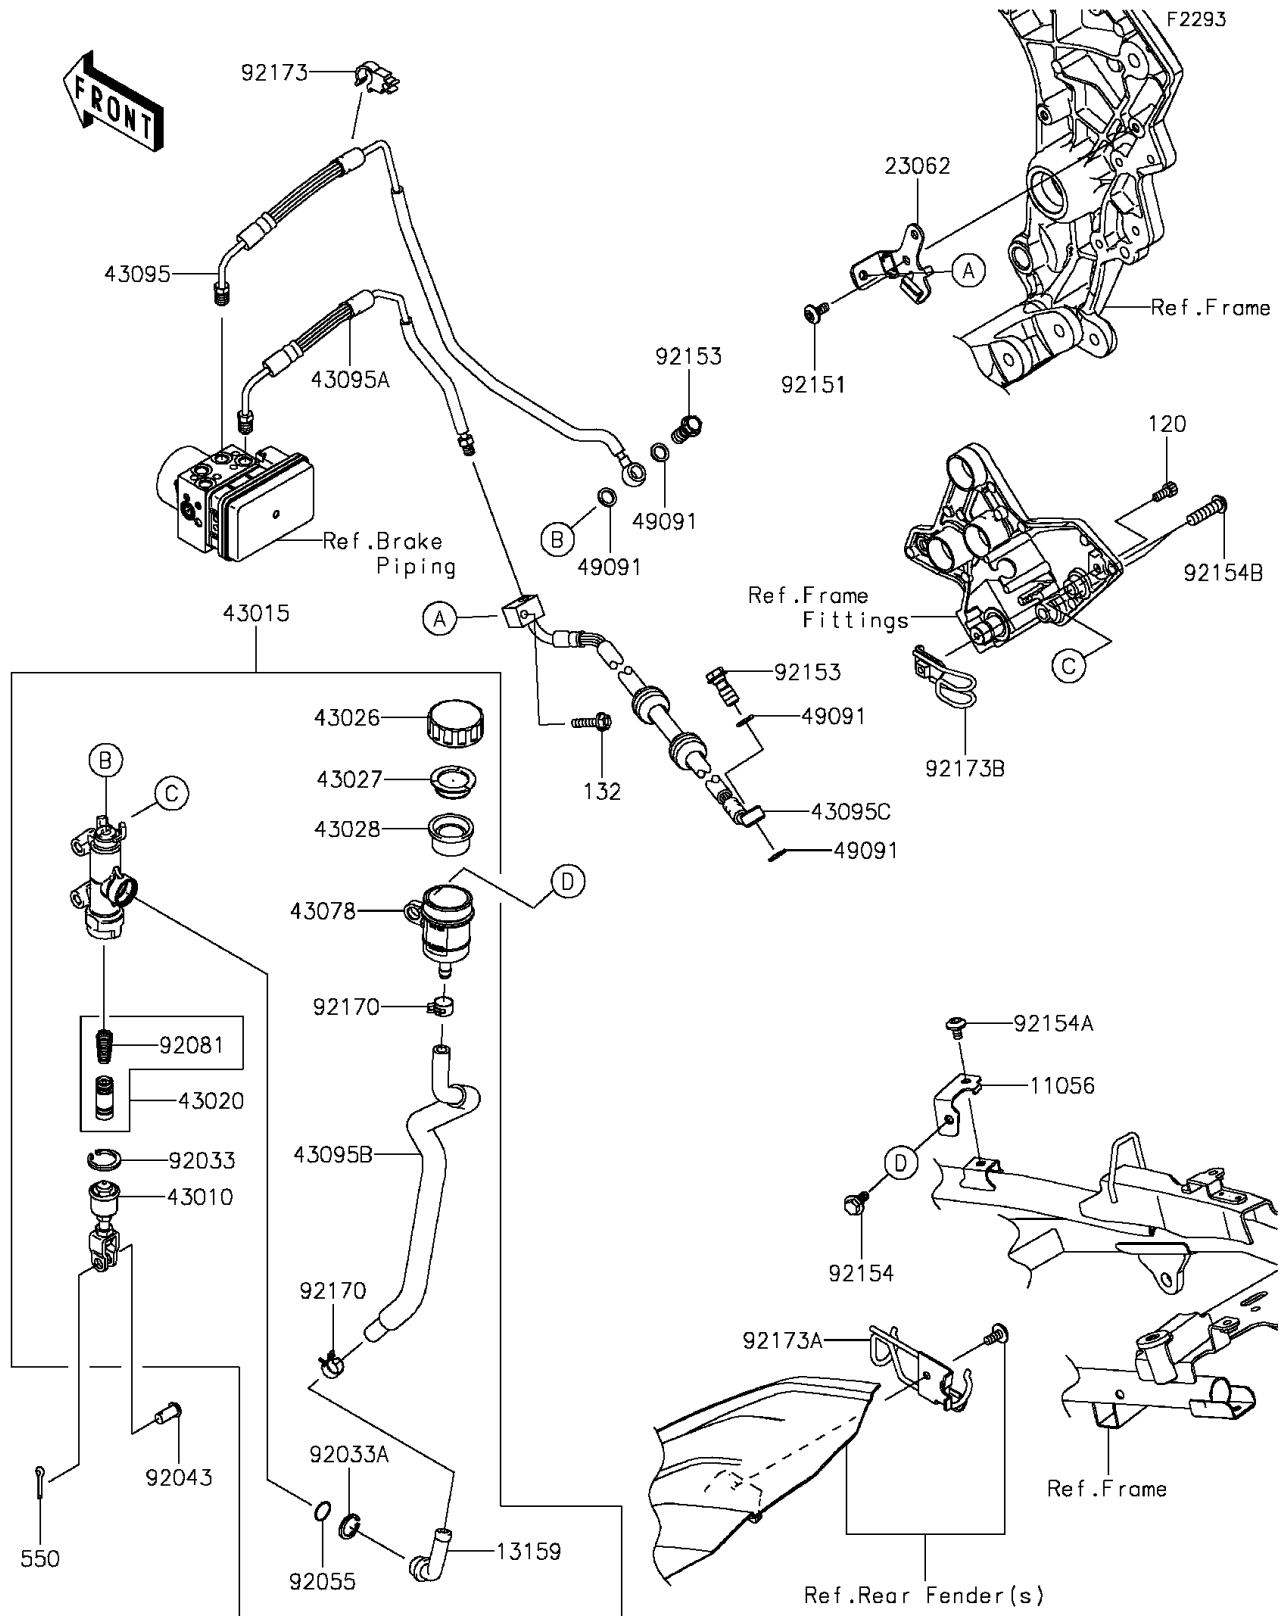

## 2015 VERSYS® 1000 ABS PARTS DIAGRAM

Rear Master Cylinder

## 2015 VERSYS® 1000 ABS PARTS LIST

Rear Master Cylinder

ITEM NAME	PART NUMBER	QUANTITY
BRACKET,RESERVOIR TANK (Ref # 11056)	11056-7304	1
BOLT-SOCKET,6X14 (Ref # 120)	120CB0614	1
CONNECTOR (Ref # 13159)	13159-1056	1
BOLT-FLANGED-SMALL,6X25 (Ref # 132)	132BA0625	1
BRACKET-COMP (Ref # 23062)	23062-0756	1
ROD-ASSY-BRAKE (Ref # 43010)	43010-1062	1
CYLINDER-ASSY-MASTER,RR (Ref # 43015)	43015-0572	1
PISTON-COMP-BRAKE (Ref # 43020)	43020-1057	1
CAP-BRAKE (Ref # 43026)	43026-0009	1
PLATE-DIAPHRAGM (Ref # 43027)	43027-1053	1
DIAPHRAGM (Ref # 43028)	43028-1065	1
RESERVOIR (Ref # 43078)	43078-0060	1
HOSE-BRAKE,RR M/C-HU (Ref # 43095)	43095-0697	1
HOSE-BRAKE,HU-RR CALIPER (Ref # 43095A)	43095-0698	1
HOSE-BRAKE,RR MASTER CYLINDER (Ref # 43095B)	43095-0700	1
HOSE-BRAKE,RR CALIPER-HU (Ref # 43095C)	43095-0706	1
WASHER-SEAL,10.1X14.5X1.5 (Ref # 49091)	49091-0001	1
PIN-COTTER,2.0X15 (Ref # 550)	550AA2015	1
RING-SNAP,20.9X24.6X1.2 (Ref # 92033)	92033-0079	1
RING-SNAP,20.5MM (Ref # 92033A)	92033-1186	1
PIN,8X17 (Ref # 92043)	92043-0104	1
RING-O,14.8X2.4 (Ref # 92055)	92055-0741	1
SPRING,MASTER CYLINDER (Ref # 92081)	92081-1737	1
BOLT,SOCKET,6X14 (Ref # 92151)	92151-1654	1
BOLT,OIL,L=23 (Ref # 92153)	92153-0627	1
BOLT,FLANGED,6X16 (Ref # 92154)	92154-0385	1
BOLT,SOCKET,6X10 (Ref # 92154A)	92154-0774	1
BOLT,SOCKET,8X30 (Ref # 92154B)	92154-1704	1
CLAMP,HOSE (Ref # 92170)	92170-1091	1

## 2015 VERSYS® 1000 ABS PARTS LIST

Rear Master Cylinder

ITEM NAME	PART NUMBER	QUANTITY
CLAMP (Ref # 92173)	92173-0170	1
CLAMP (Ref # 92173A)	92173-0882	1
CLAMP,RR BRAKE HOSE (Ref # 92173B)	92173-1388	1