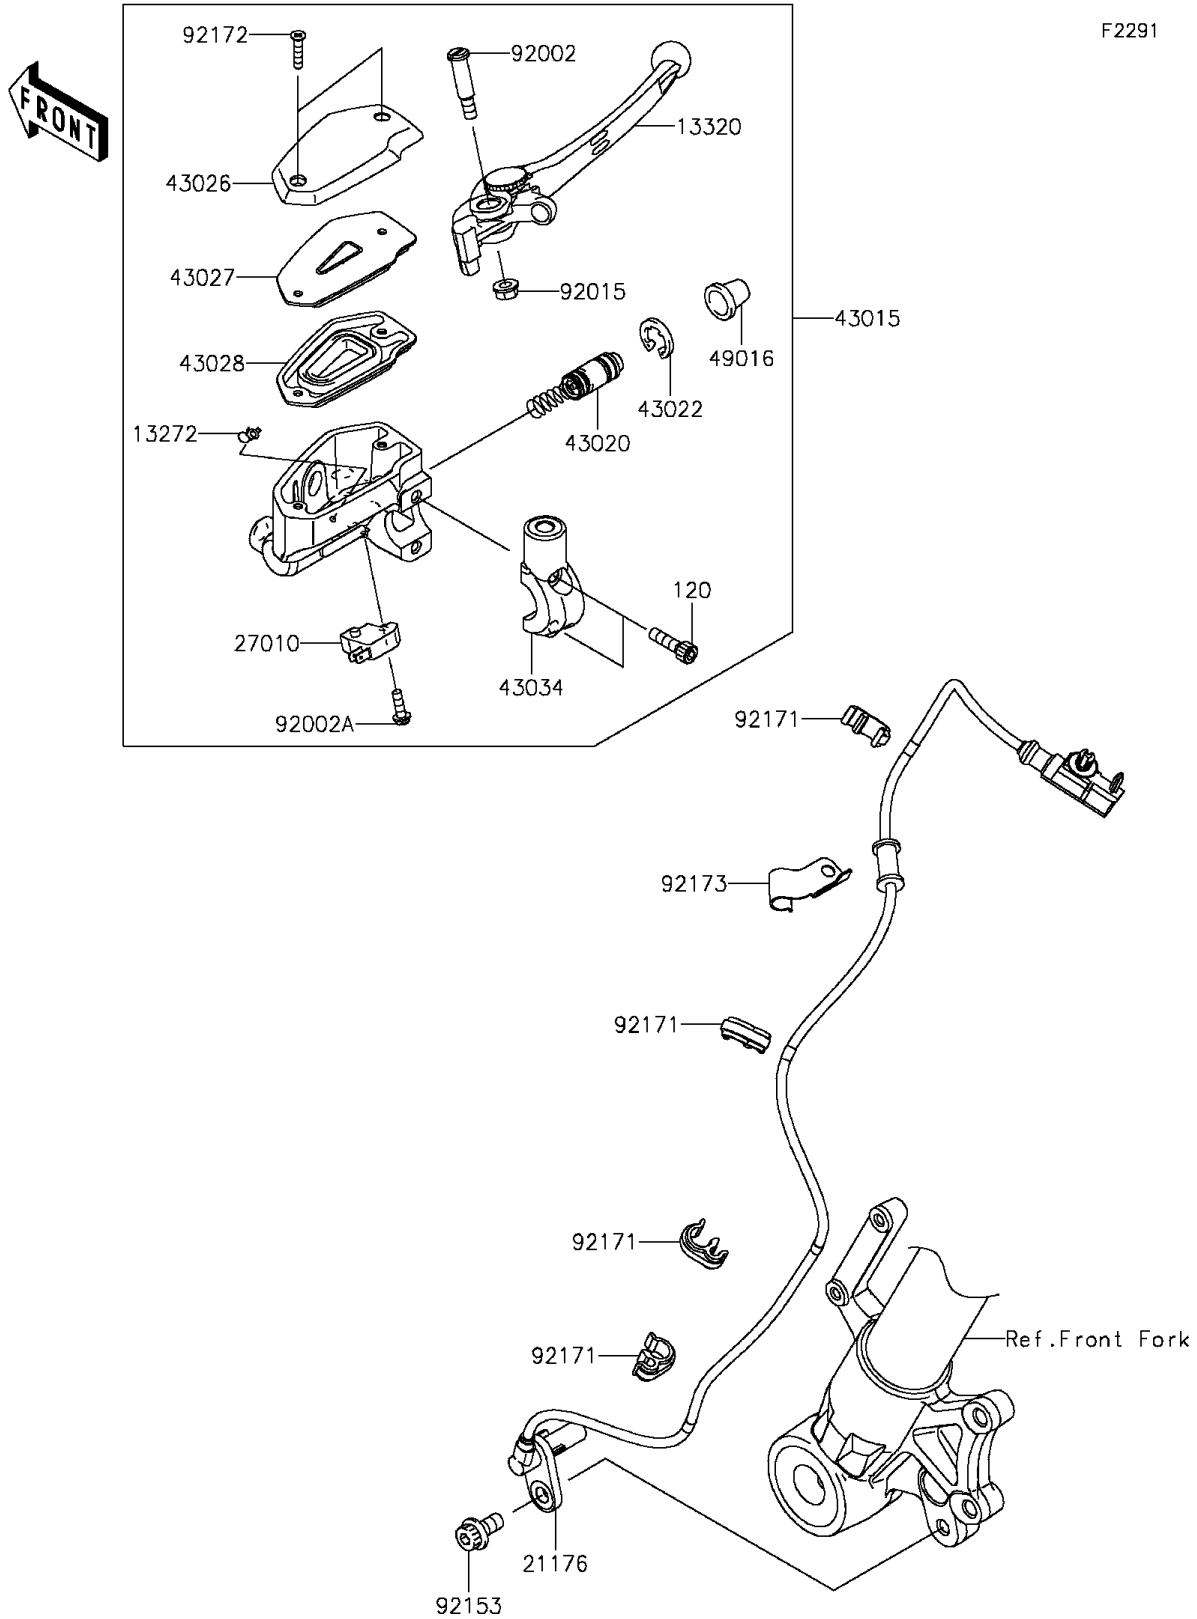

2015 VERSYS® 1000 ABS PARTS DIAGRAM

Front Master Cylinder

2015 VERSYS® 1000 ABS PARTS LIST

Front Master Cylinder

ITEM NAME	PART NUMBER	QUANTITY
BOLT-SOCKET,6X22 (Ref # 120)	120CB0622	1
PLATE (Ref # 13272)	13272-0573	1
LEVER-ASSY,FRONT BRAKE (Ref # 13320)	13320-0031	1
SENSOR,FR WHEEL SPEED (Ref # 21176)	21176-0801	1
SWITCH,BRAKE (Ref # 27010)	27010-0025	1
CYLINDER-ASSY-MASTER,FR (Ref # 43015)	43015-0630	1
PISTON-COMP-BRAKE (Ref # 43020)	43020-0008	1
STOPPER-BRAKE,PISTON (Ref # 43022)	43022-1010	1
CAP-BRAKE (Ref # 43026)	43026-0019	1
PLATE-DIAPHRAGM (Ref # 43027)	43027-0008	1
DIAPHRAGM (Ref # 43028)	43028-0015	1
HOLDER-BRAKE,MASTER CYLINDER (Ref # 43034)	43034-0049	1
COVER-SEAL,MASTER CYLINDER (Ref # 49016)	49016-1044	1
BOLT,LEVER SET,BLACK (Ref # 92002)	92002-1322	1
BOLT,SCREW,4X12 (Ref # 92002A)	92002-1323	1
NUT,FLANGED,6MM (Ref # 92015)	92015-1528	1
BOLT,SOCKET,8X16 (Ref # 92153)	92153-0327	1
CLAMP,BRAKE HOSE (Ref # 92171)	92171-1819	1
SCREW,4X20 (Ref # 92172)	92172-0320	1
CLAMP (Ref # 92173)	92173-0801	1