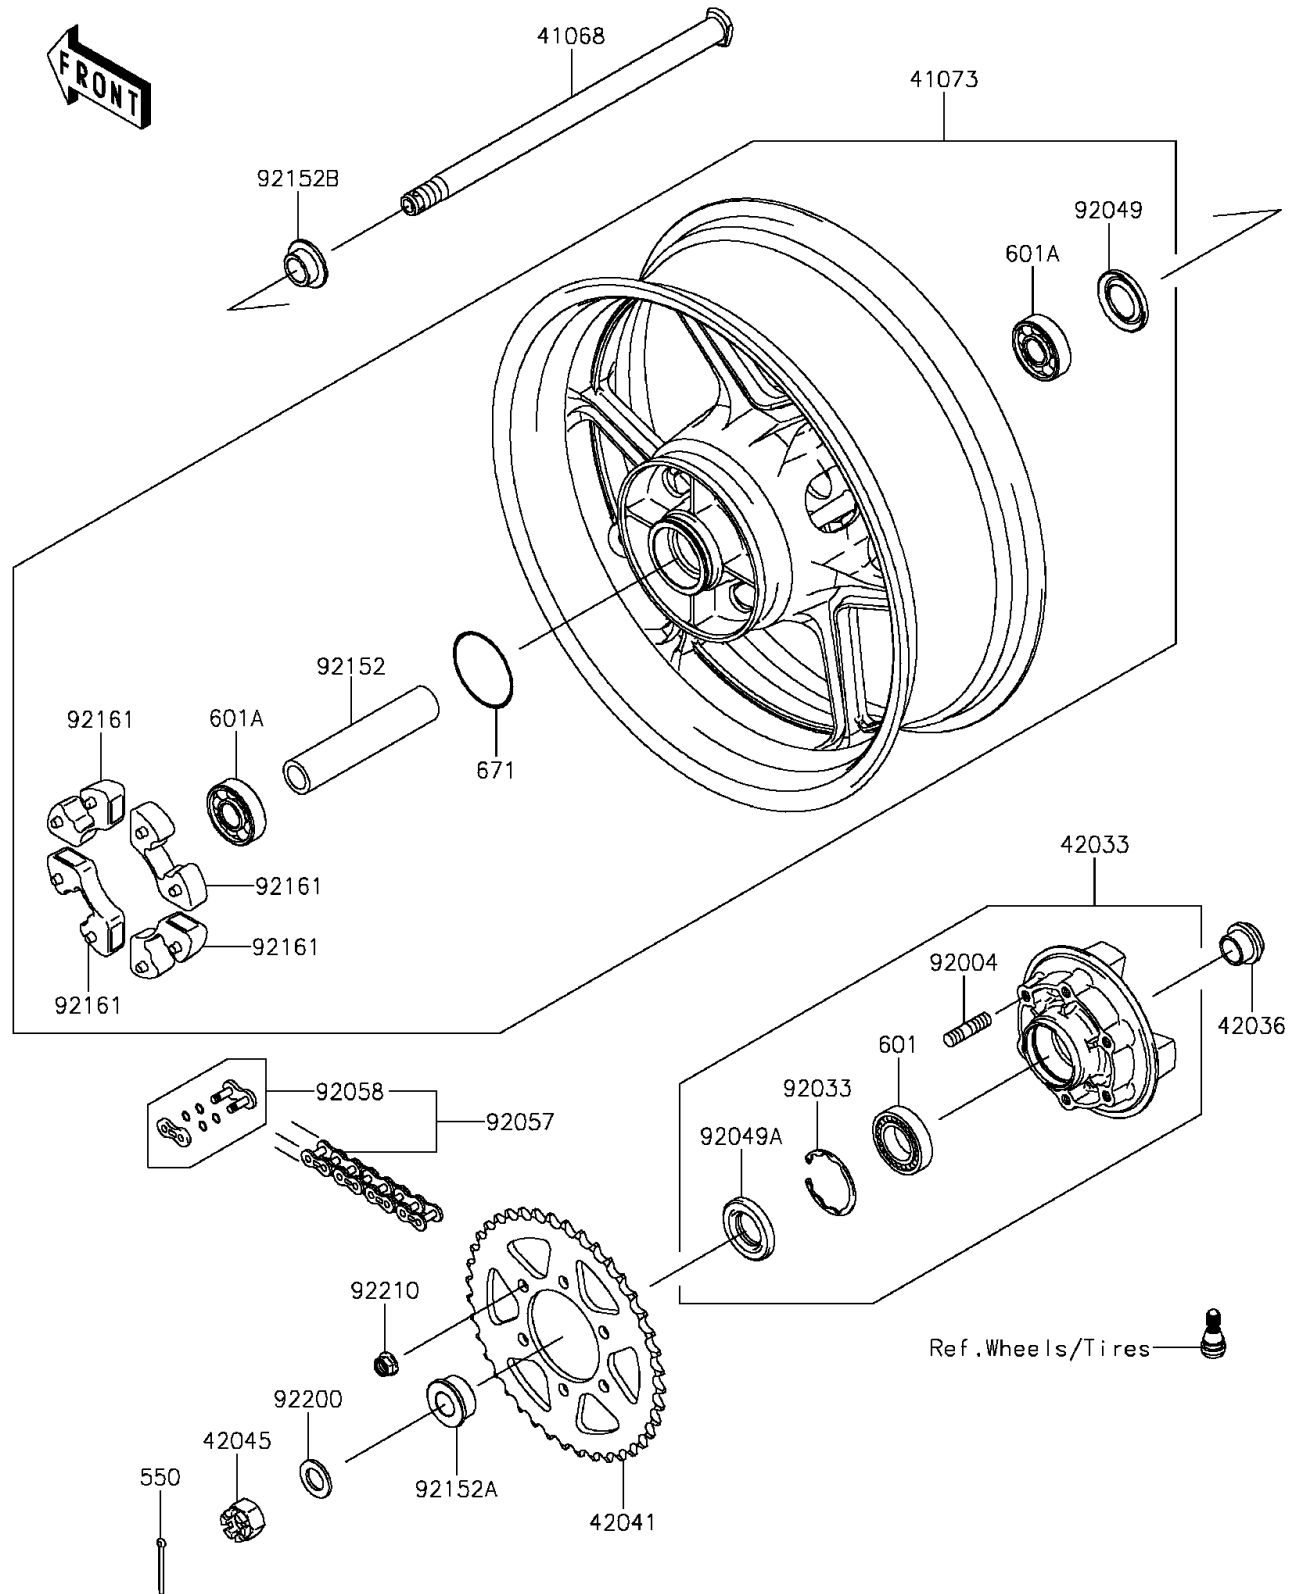

2015 VERSYS® 1000 ABS PARTS DIAGRAM

Rear Hub

F2240

2015 VERSYS® 1000 ABS PARTS LIST

Rear Hub

| ITEM NAME | PART NUMBER | QUANTITY |
|---|----------------|----------|
| AXLE,RR,L344 (Ref # 41068) | 41068-0596 | 1 |
| WHEEL-ASSY,RR,G.BLACK (Ref # 41073) | 41073-0572-18F | 1 |
| COUPLING-ASSY,RR HUB (Ref # 42033) | 42033-0028 | 1 |
| SLEEVE,RR HUB,L=23 (Ref # 42036) | 42036-1251 | 1 |
| SPROCKET-HUB,43T (Ref # 42041) | 42041-1467 | 1 |
| NUT,CASTLE,18MM (Ref # 42045) | 42045-018 | 1 |
| PIN-COTTER,4.0X40 (Ref # 550) | 550AA4040 | 1 |
| BEARING-BALL (Ref # 601) | 601B6205UU | 1 |
| BEARING-BALL,#6304UUC3 (Ref # 601A) | 601B6304UU | 1 |
| O RING,60MM (Ref # 671) | 671B2560 | 1 |
| STUD,10X19 (Ref # 92004) | 92004-0028 | 1 |
| RING-SNAP,52MM (Ref # 92033) | 92033-1043 | 1 |
| SEAL-OIL,27X52X5 (Ref # 92049) | 92049-0723 | 1 |
| SEAL-OIL (Ref # 92049A) | 92049-1287 | 1 |
| CHAIN,DRIVE,EK525RMX2,116L (Ref # 92057) | 92057-0630 | 1 |
| JOINT-CHAIN (Ref # 92058) | 92058-0032 | 1 |
| COLLAR,RR HUB,L=144.5 (Ref # 92152) | 92152-0088 | 1 |
| COLLAR,RR AXLE,LH,L=18 (Ref # 92152A) | 92152-0118 | 1 |
| COLLAR,RR AXLE,RH,20X28X14.5 (Ref # 92152B) | 92152-0876 | 1 |
| DAMPER,SHOCK,RR HUB (Ref # 92161) | 92161-0342 | 1 |
| WASHER,19X32X2.6 (Ref # 92200) | 92200-1489 | 1 |
| NUT,LOCK,FLANGED,10MM (Ref # 92210) | 92210-0276 | 1 |