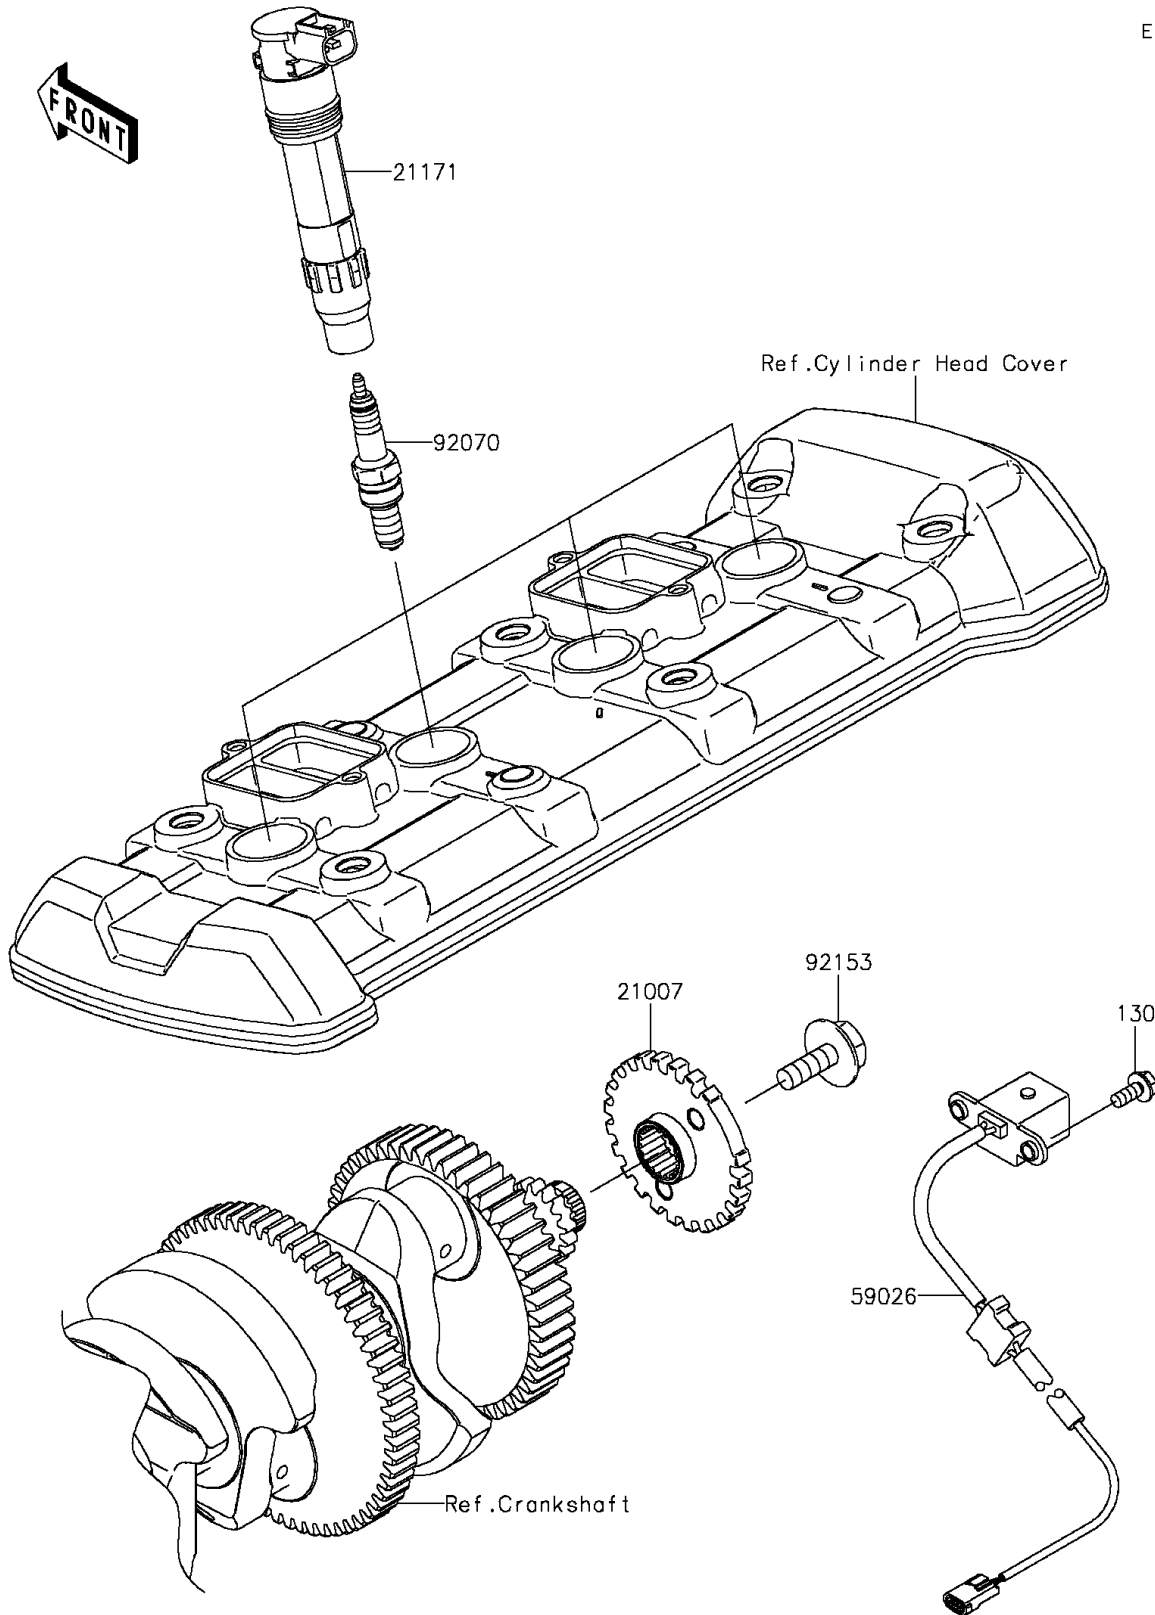

2015 VERSYS® 1000 ABS PARTS DIAGRAM

Ignition System

E1830

2015 VERSYS® 1000 ABS PARTS LIST

Ignition System

ITEM NAME	PART NUMBER	QUANTITY
BOLT-FLANGED,5X12 (Ref # 130)	130BA0512	1
ROTOR (Ref # 21007)	21007-0579	1
COIL-ASSY-IGNITION (Ref # 21171)	21171-0033	1
COIL-PULSING (Ref # 59026)	59026-0043	1
PLUG-SPARK,CR9EIA(NGK) (Ref # 92070)	92070-0014	1
BOLT,FLANGED,8X23 (Ref # 92153)	92153-0549	1