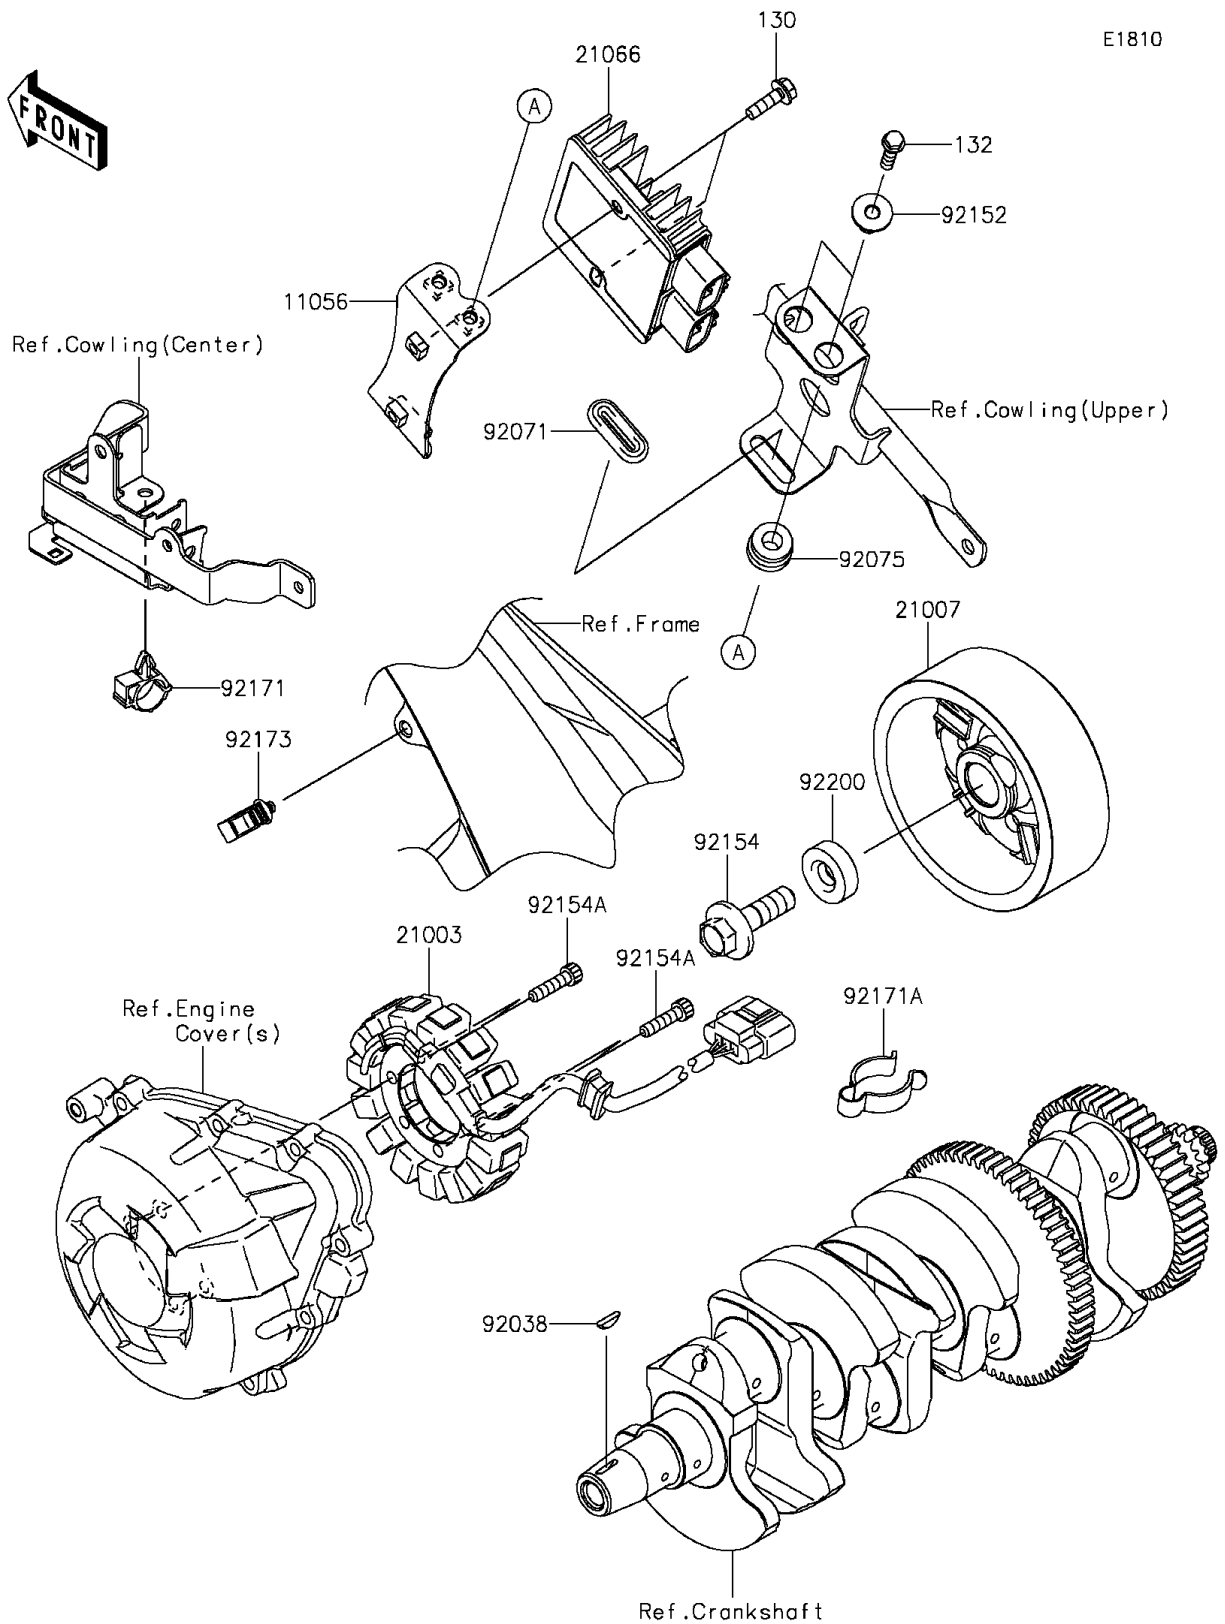

2015 VERSYS® 1000 ABS PARTS DIAGRAM

Generator

2015 VERSYS® 1000 ABS PARTS LIST

Generator

ITEM NAME	PART NUMBER	QUANTITY
BRACKET,REGULATOR (Ref # 11056)	11056-4211	1
BOLT-FLANGED,6X20 (Ref # 130)	130BA0620	1
BOLT-FLANGED-SMALL,6X25 (Ref # 132)	132BA0625	1
STATOR (Ref # 21003)	21003-0155	1
ROTOR (Ref # 21007)	21007-0609	1
REGULATOR-VOLTAGE (Ref # 21066)	21066-0737	1
KEY (Ref # 92038)	92038-1060	1
GROMMET (Ref # 92071)	92071-1187	1
DAMPER,RUBBER (Ref # 92075)	92075-1123	1
COLLAR (Ref # 92152)	92152-0666	1
BOLT,FLANGED,12X40 (Ref # 92154)	92154-0347	1
BOLT,SOCKET,6X25 (Ref # 92154A)	92154-0477	1
CLAMP,BRAKE HOSE (Ref # 92171)	92171-0316	1
CLAMP,CABLE (Ref # 92171A)	92171-1283	1
CLAMP,HOLDER CLIP (Ref # 92173)	92173-0868	1
WASHER,12X34X9 (Ref # 92200)	92200-0369	1