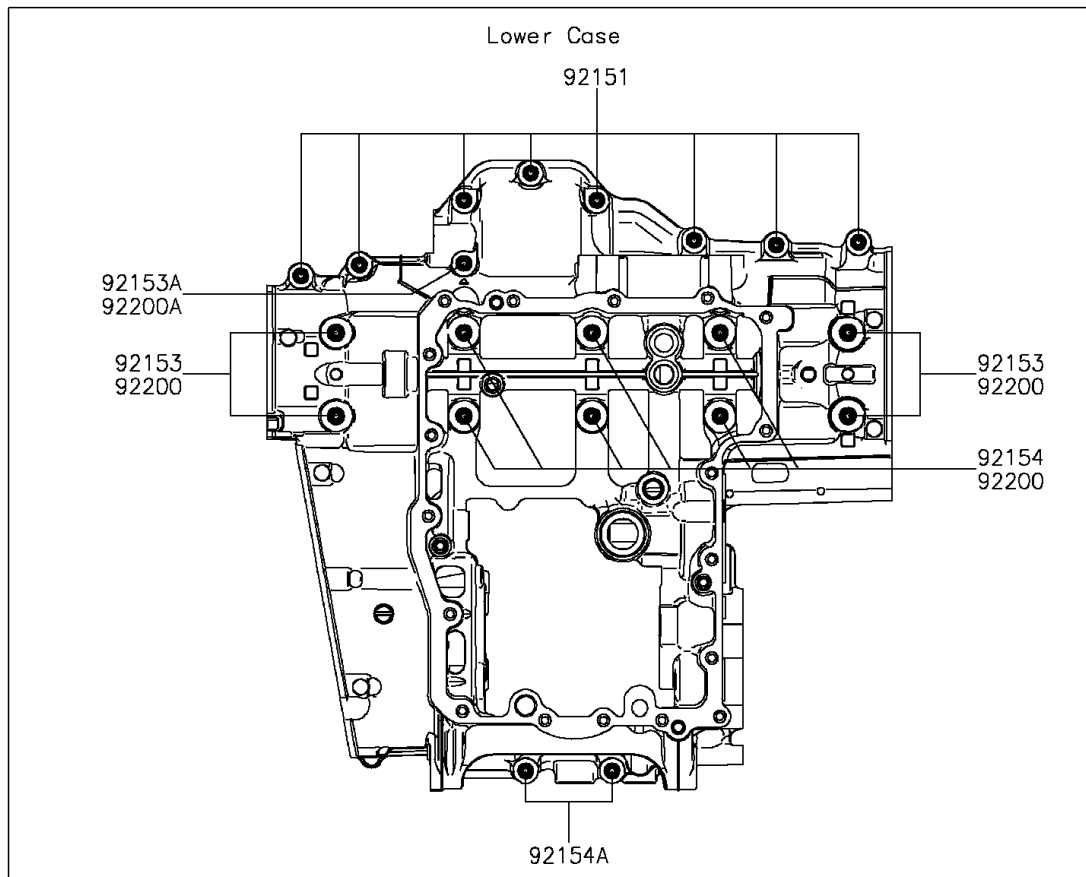

## 2015 VERSYS® 1000 ABS PARTS DIAGRAM

Crankcase Bolt Pattern

## 2015 VERSYS® 1000 ABS PARTS LIST

Crankcase Bolt Pattern

ITEM NAME	PART NUMBER	QUANTITY
BOLT,FLANGED,7X85 (Ref # 92150)	92150-1251	1
BOLT,8X70 (Ref # 92150A)	92150-1483	1
BOLT,6X40 (Ref # 92150B)	92150-1794	1
BOLT,FLANGED,7X45 (Ref # 92151)	92151-1539	1
BOLT,FLANGED,9X100 (Ref # 92153)	92153-0447	1
BOLT,FLANGED,7X60 (Ref # 92153A)	92153-1045	1
BOLT,FLANGED,6X68 (Ref # 92153B)	92153-1637	1
BOLT,FLANGED,9X90 (Ref # 92154)	92154-0248	1
BOLT,FLANGED,7X50 (Ref # 92154A)	92154-0372	1
WASHER,9.2X19X2.3 (Ref # 92200)	92200-0115	1
WASHER (Ref # 92200A)	92200-0556	1