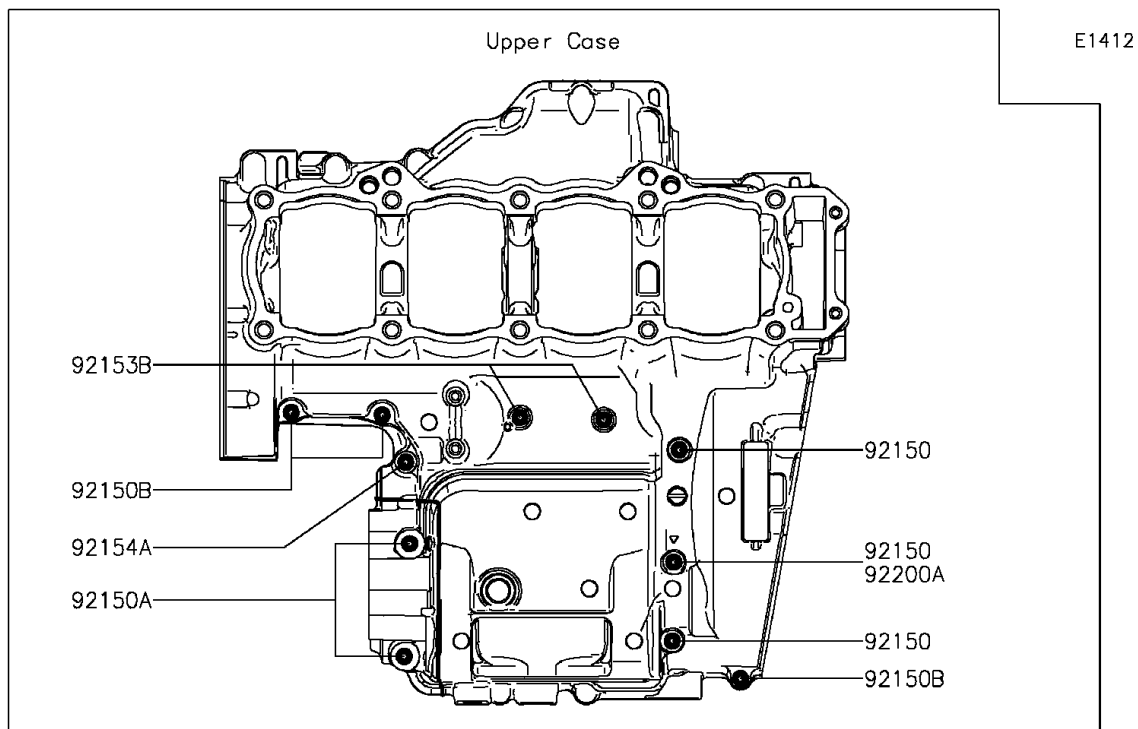

## 2015 VERSYS® 1000 ABS PARTS DIAGRAM

Crankcase Bolt Pattern

## 2015 VERSYS® 1000 ABS PARTS LIST

Crankcase Bolt Pattern

ITEM NAME	PART NUMBER	QUANTITY
BOLT,FLANGED,7X85 (Ref # 92150)	92150-1251	1
BOLT,8X70 (Ref # 92150A)	92150-1483	1
BOLT,6X40 (Ref # 92150B)	92150-1794	1
BOLT,FLANGED,7X45 (Ref # 92151)	92151-1539	1
BOLT,FLANGED,9X100 (Ref # 92153)	92153-0447	1
BOLT,FLANGED,7X60 (Ref # 92153A)	92153-1045	1
BOLT,FLANGED,6X68 (Ref # 92153B)	92153-1637	1
BOLT,FLANGED,9X90 (Ref # 92154)	92154-0248	1
BOLT,FLANGED,7X50 (Ref # 92154A)	92154-0372	1
WASHER,9.2X19X2.3 (Ref # 92200)	92200-0115	1
WASHER (Ref # 92200A)	92200-0556	1