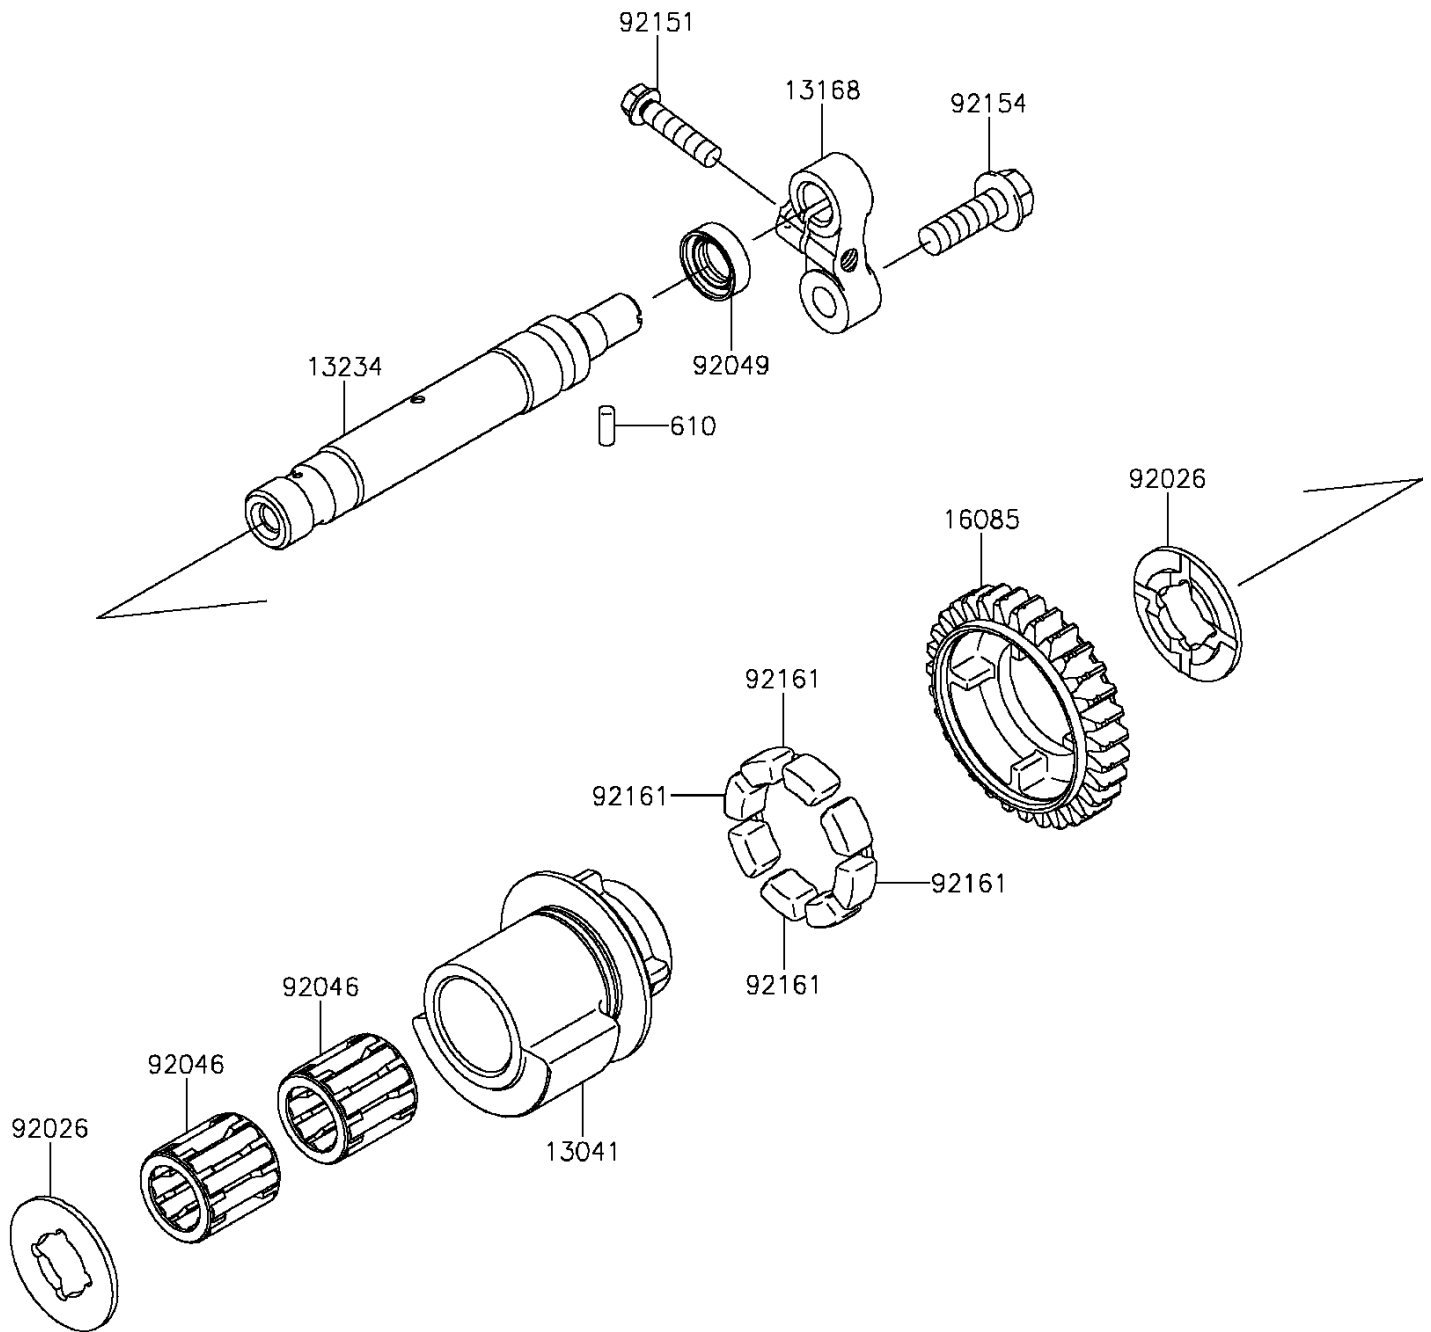

2015 VERSYS® 1000 ABS PARTS DIAGRAM

Balancer

E1323

2015 VERSYS® 1000 ABS PARTS LIST

Balancer

ITEM NAME	PART NUMBER	QUANTITY
BALANCER (Ref # 13041)	13041-0040	1
LEVER (Ref # 13168)	13168-0115	1
SHAFT-COMP (Ref # 13234)	13234-0038	1
GEAR,BALANCER,31T (Ref # 16085)	16085-0134	1
ROLLER,4X10 (Ref # 610)	610A0410	1
SPACER (Ref # 92026)	92026-0082	1
BEARING-NEEDLE (Ref # 92046)	92046-1266	1
SEAL-OIL,TC 12X22X7 (Ref # 92049)	92049-2204	1
BOLT,FLANGED-SMALL,6X25 (Ref # 92151)	92151-1930	1
BOLT,FLANGED,8X25 (Ref # 92154)	92154-0413	1
DAMPER (Ref # 92161)	92161-1055	1